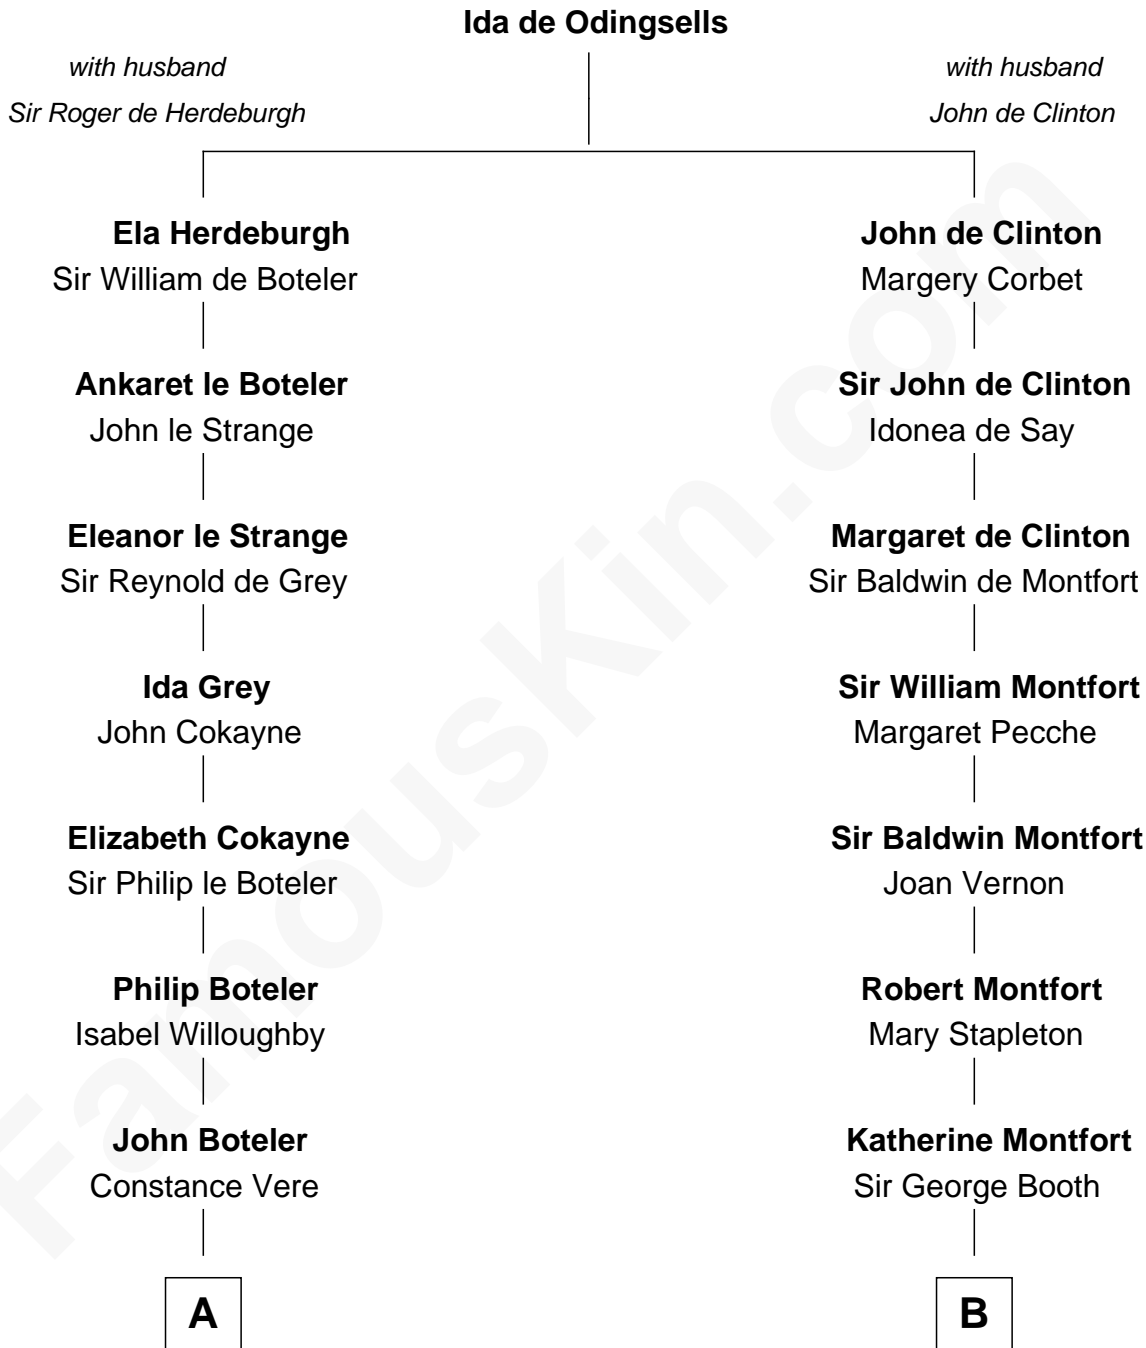

FamousKin.com

Relationship Chart of

Joseph Wharton

Founder of the Wharton School of Business

18th cousin 1 time removed of

Stephen A. Douglas

Participated in Lincoln-Douglas Debates

C

Hannah Rodman
Samuel Rowland Fisher

Deborah Fisher
William Wharton

Joseph Wharton
Founder, Wharton School of Business

D

Sarah Fiske
Dr. Stephen Arnold Douglass

Stephen A. Douglas
The Lincoln-Douglas Debates