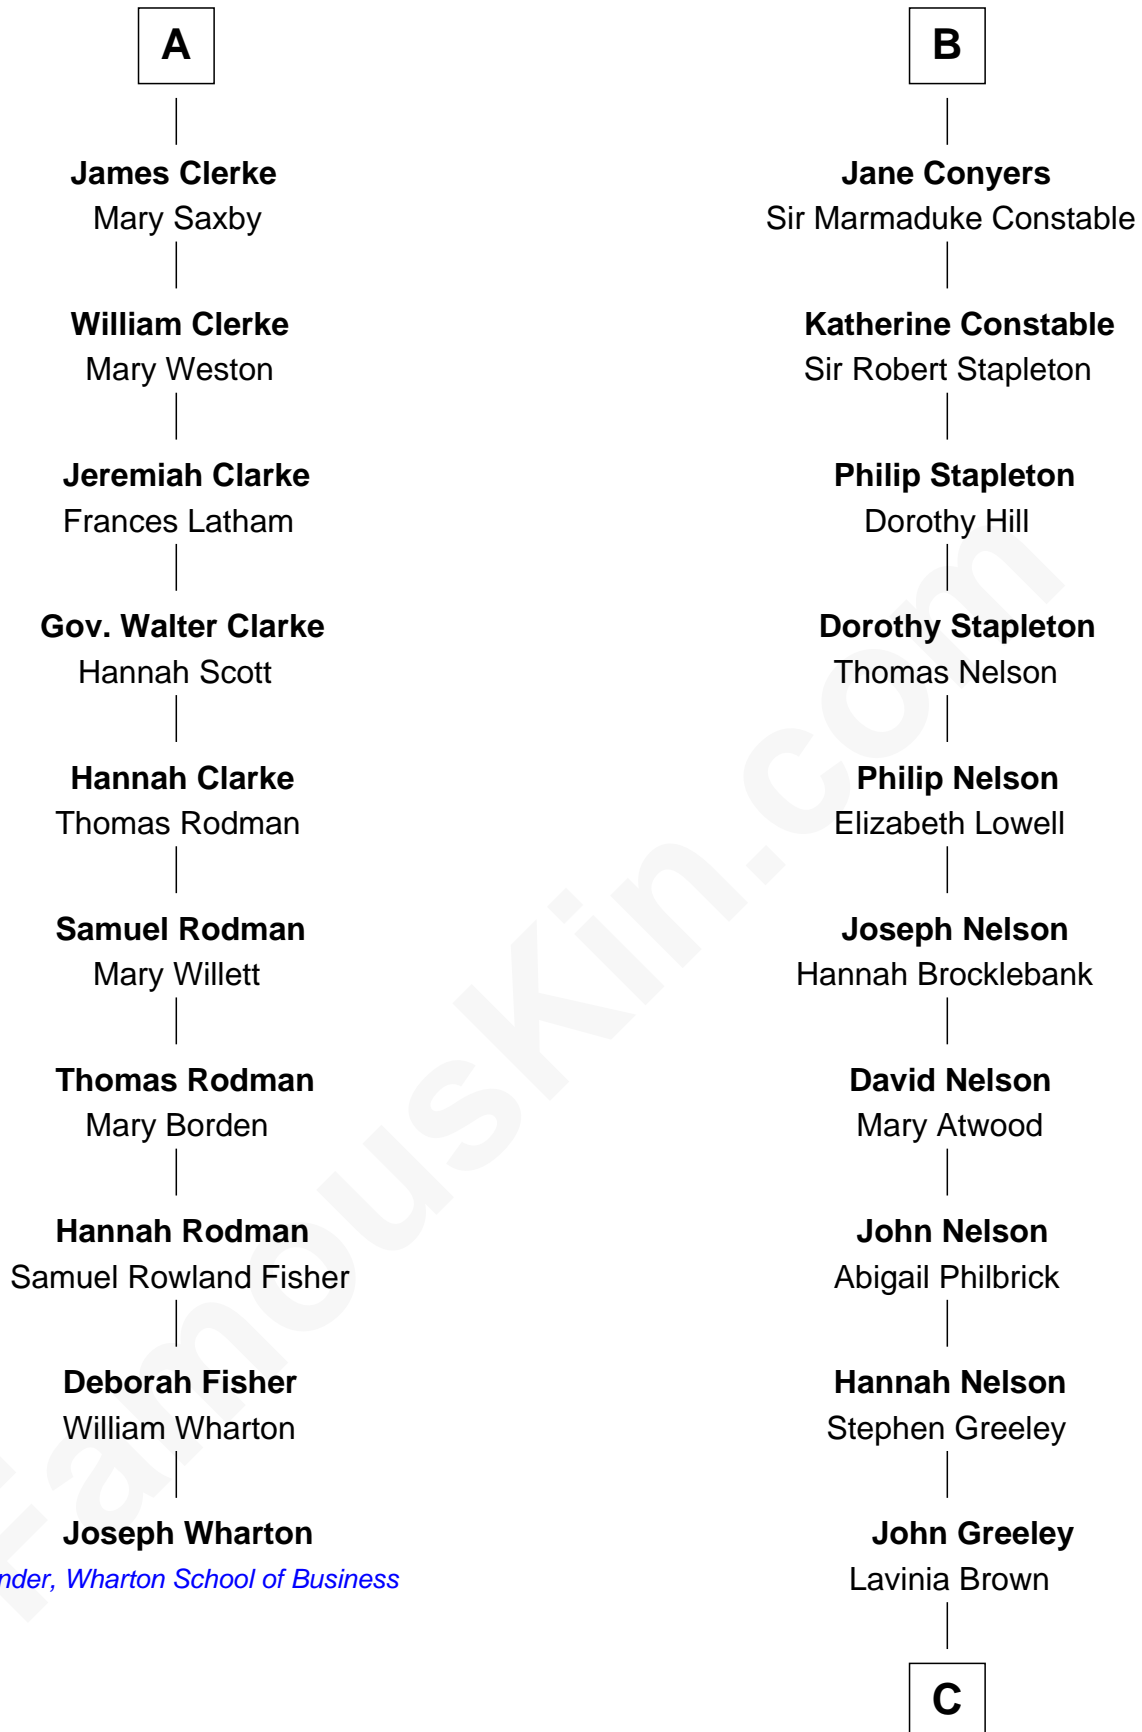

## Relationship Chart of

### Joseph Wharton

*Founder of the Wharton School of Business*

16th cousin 5 times removed of

**Margot Kidder**

*TV and Movie Actress*

**Sir William de Ros**  
Margery de Badlesmere

**C**

**Justus Greeley**  
Margaret Rideout

**Margaret Q. Greeley**  
Dr. David Powell

**Margaret Powell**  
Sidney Jesse Kidder

**Kendall Kidder**  
Jocelyn Mary Wilson

**Margot Kidder**  
*TV and Movie Actress*

FamousKin.com