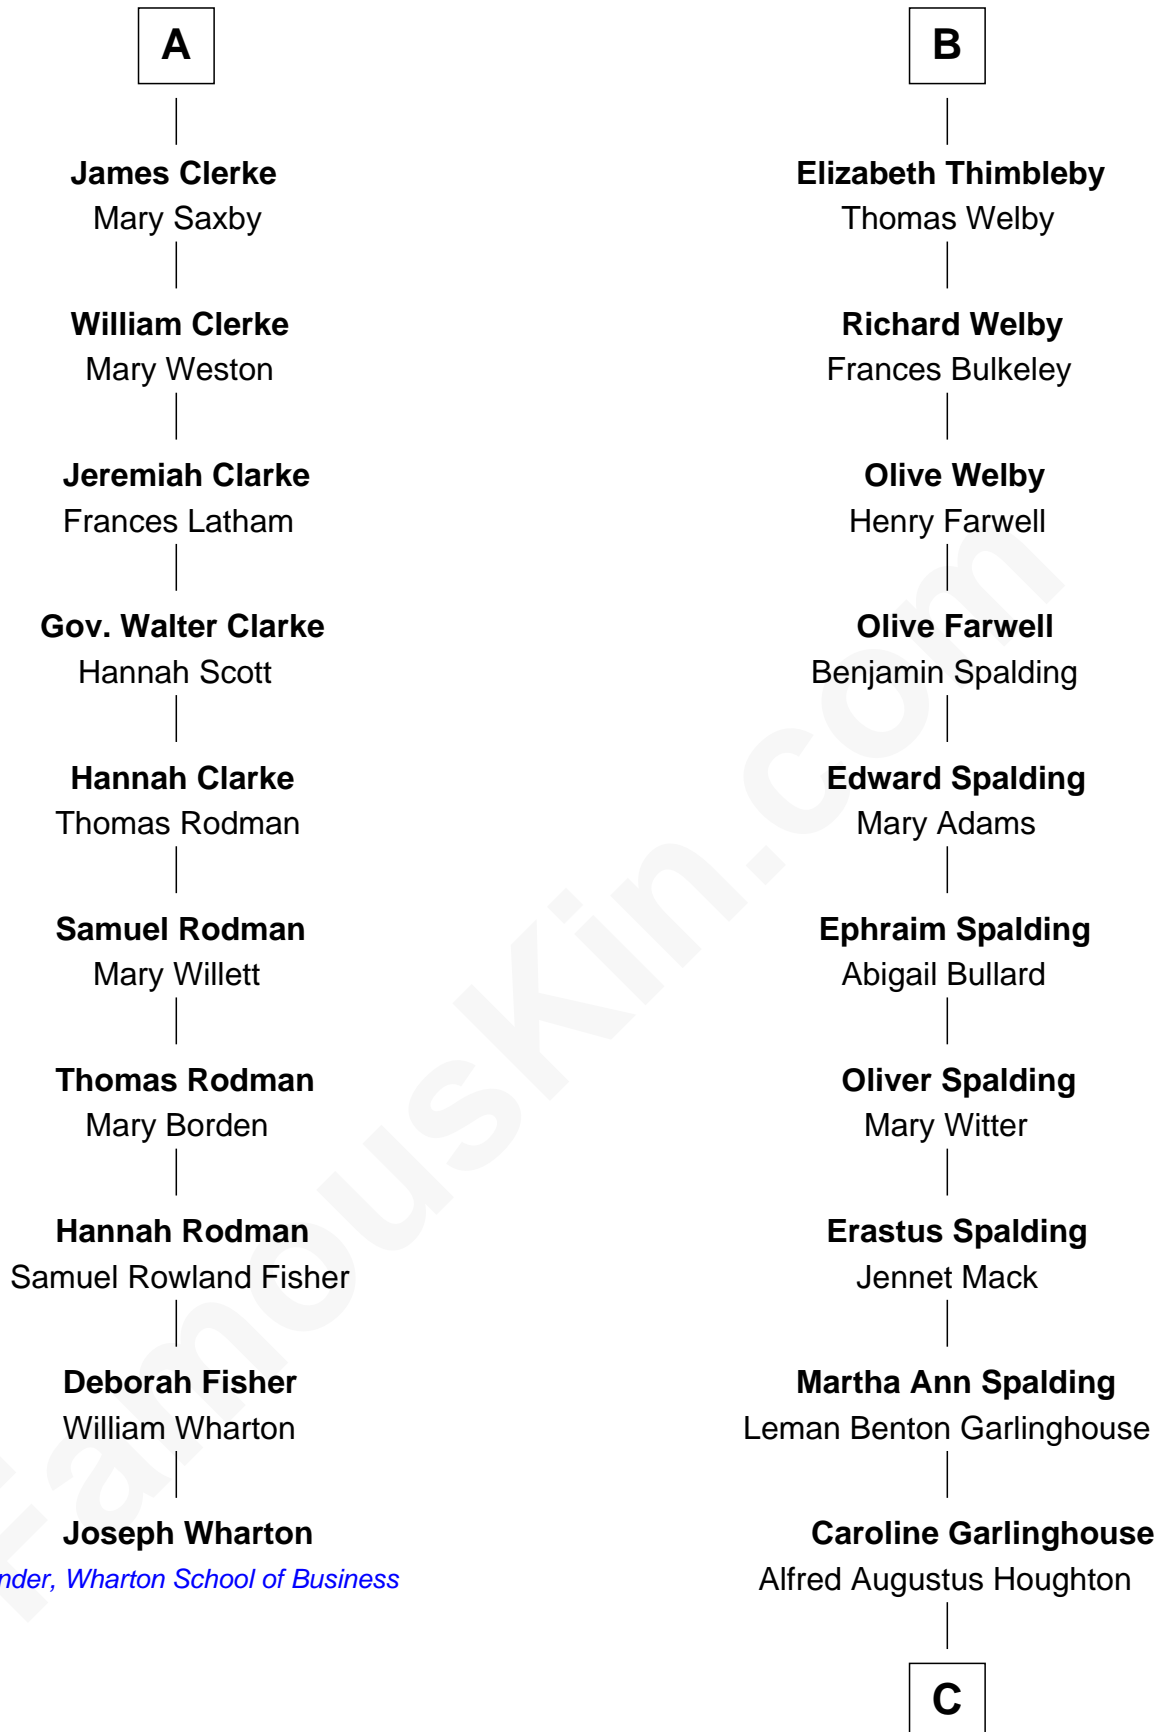

## Relationship Chart of

### Joseph Wharton

*Founder of the Wharton School of Business*

16th cousin 2 times removed of

**Katharine Hepburn**  
*Movie Actress*

**Sir William de Ros**  
Margery de Badlesmere

C

|  
**Katharine Martha Houghton**