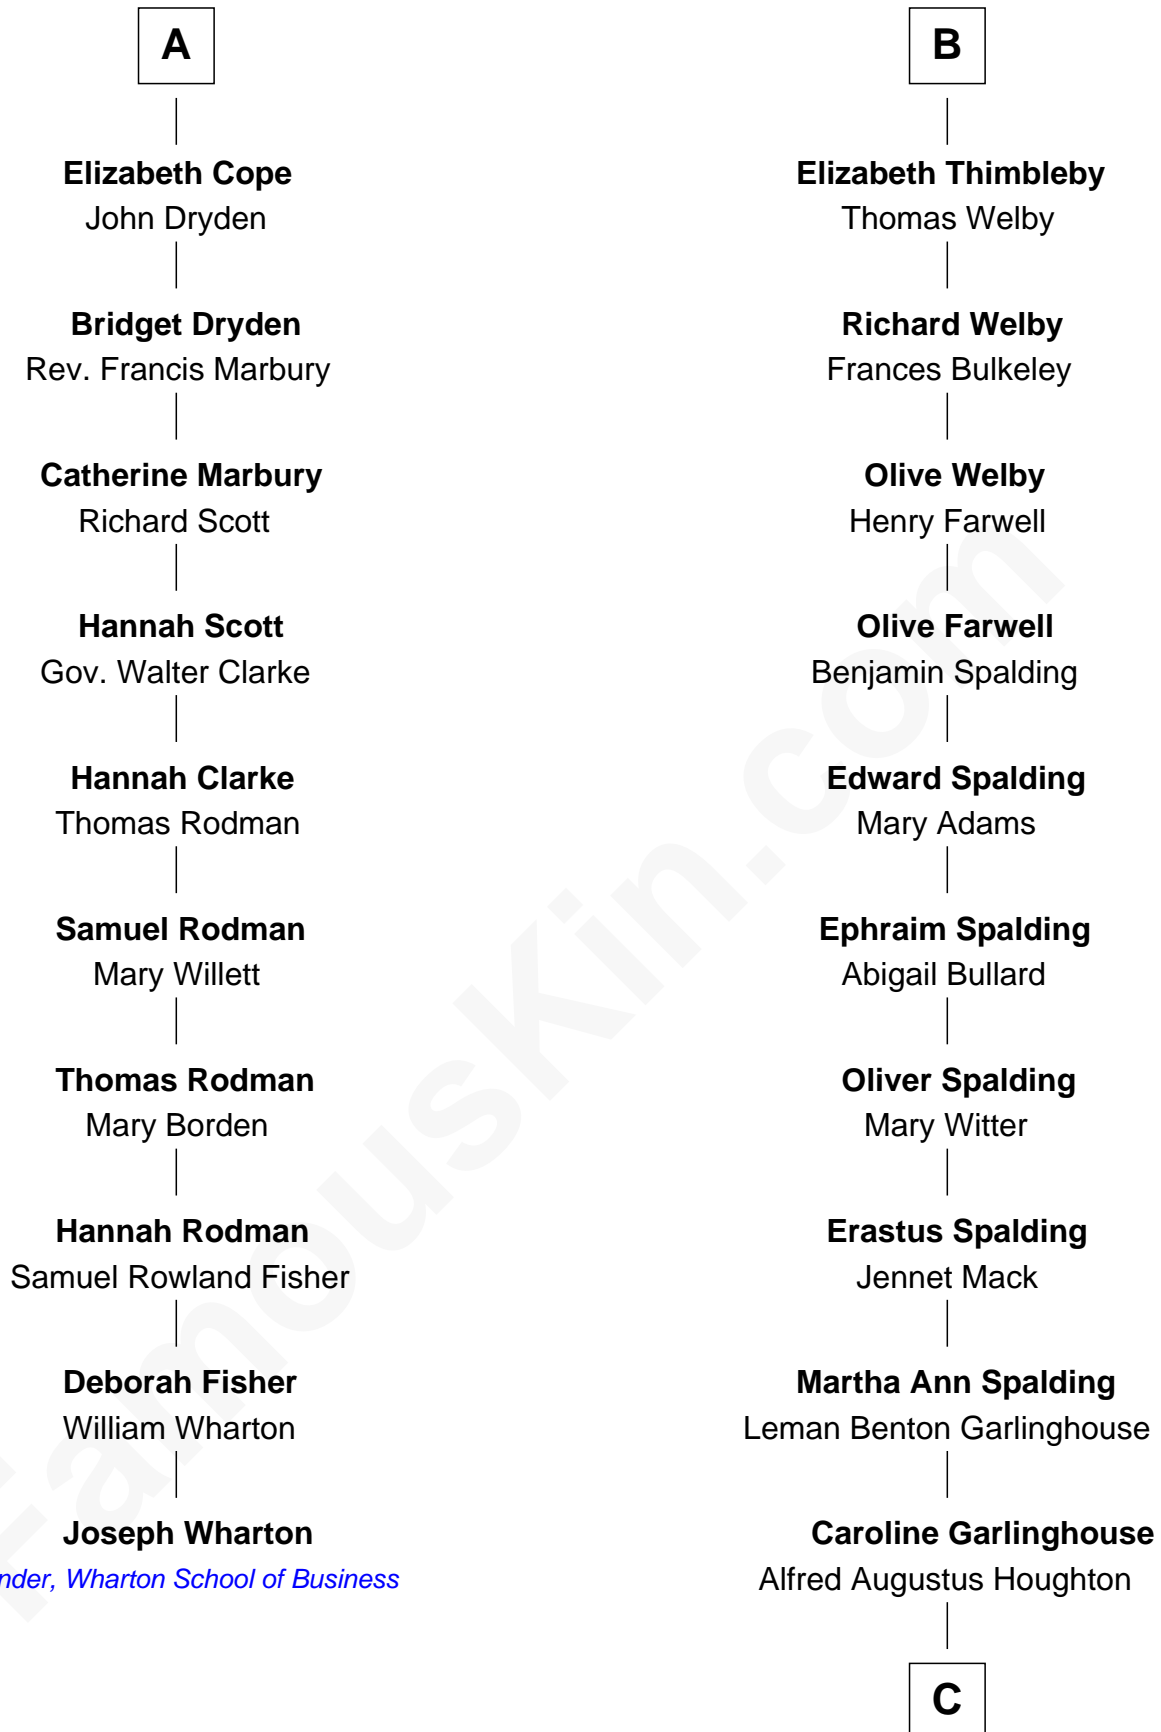

FamousKin.com

Relationship Chart of

Joseph Wharton

Founder of the Wharton School of Business

16th cousin 2 times removed of

Katharine Hepburn

Movie Actress

Ralph de Stafford

Sir Robert Talboys

Elizabeth Heron

Maud Talboys

Sir Robert Tyrwhit

Katharine Tyrwhit

Sir Richard Thimbleby

B

C