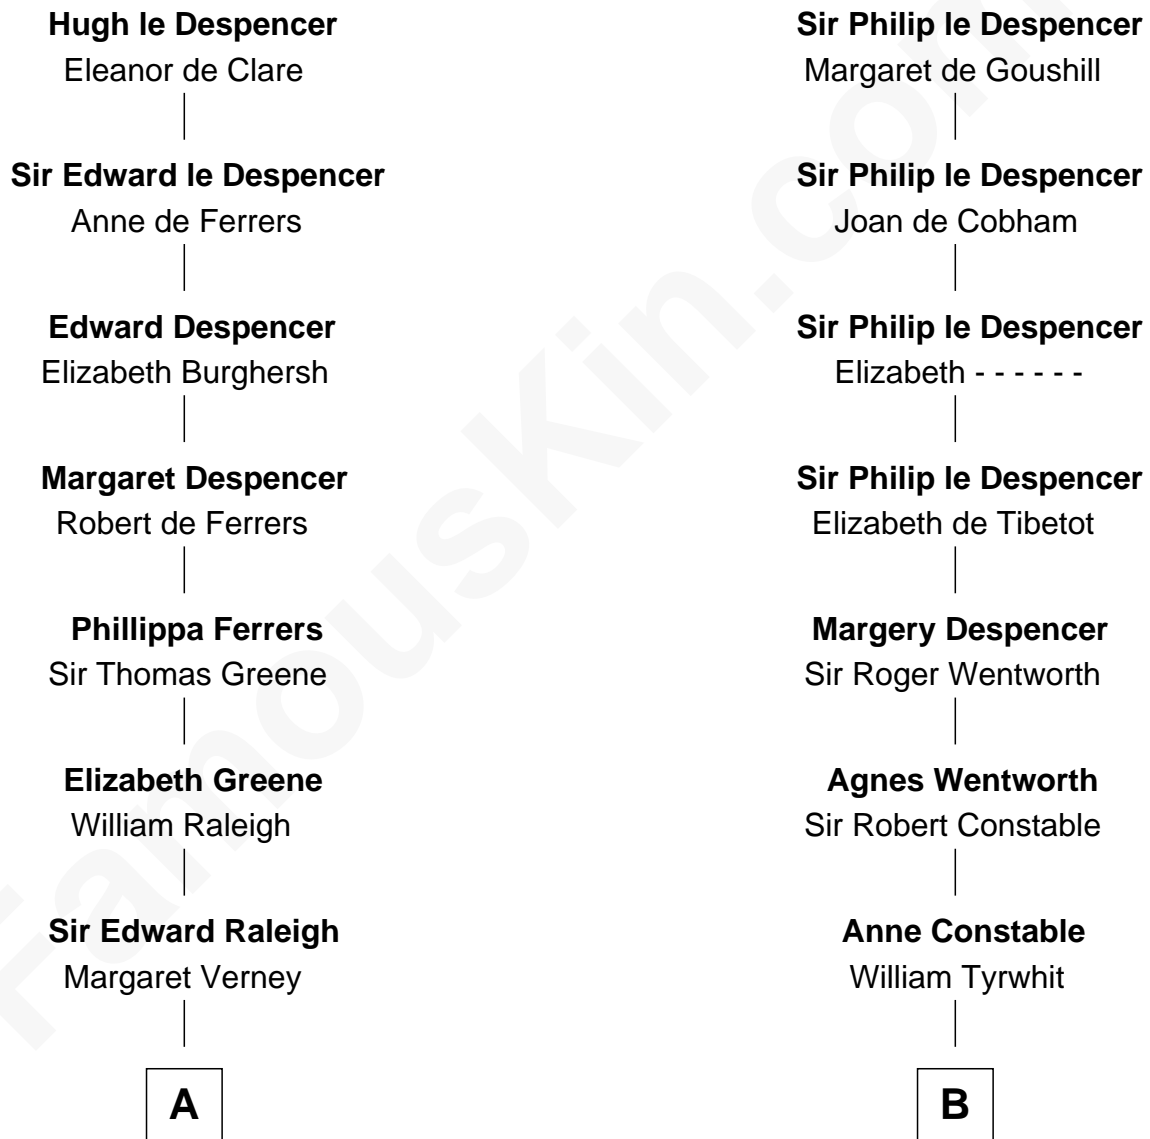

FamousKin.com

Relationship Chart of

Joseph Wharton

Founder of the Wharton School of Business

18th cousin 2 times removed of

Katharine Hepburn
Movie Actress

Sir Hugh le Despencer
Isabella de Beauchamp

C

Deborah Fisher
William Wharton

Joseph Wharton

Founder, Wharton School of Business

D

Martha Ann Spalding
Leman Benton Garlinghouse

Caroline Garlinghouse
Alfred Augustus Houghton

Katharine Martha Houghton
Thomas Norval Hepburn