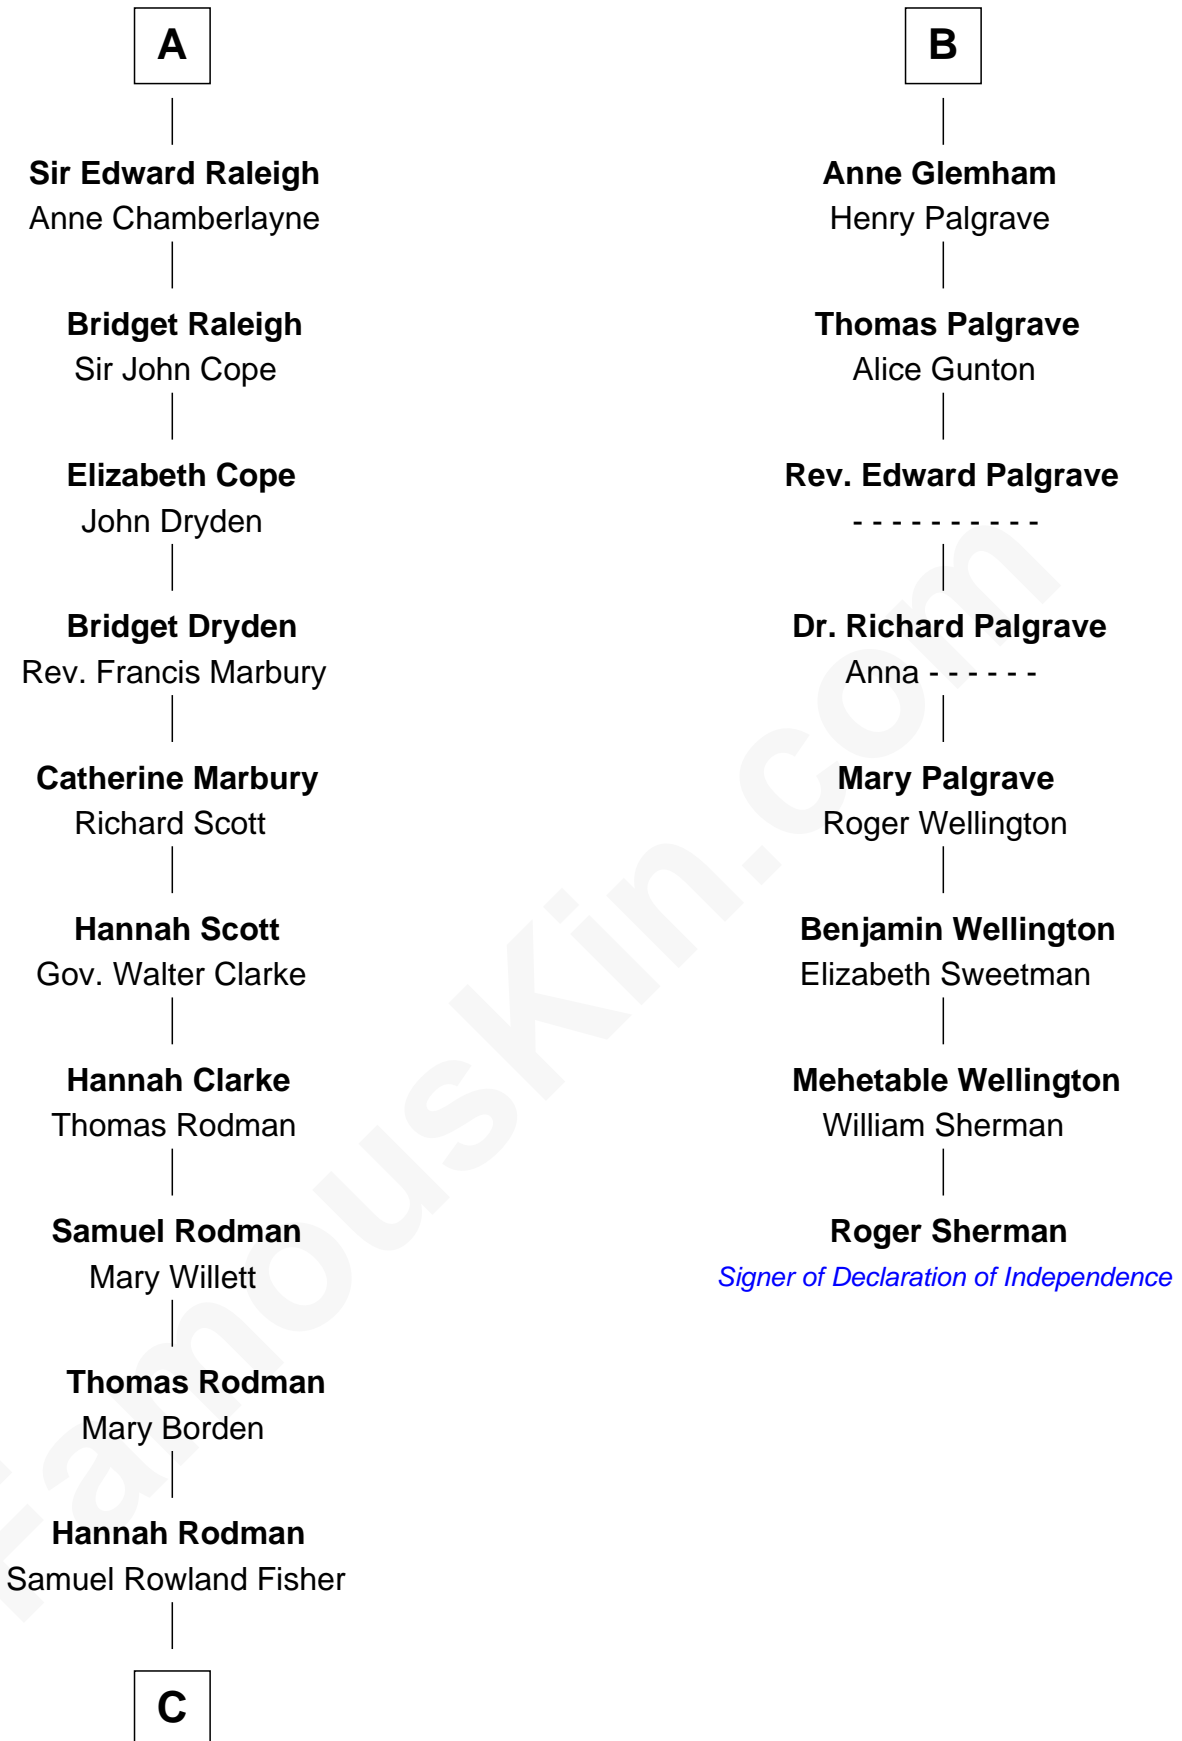

## Relationship Chart of

### Joseph Wharton

Founder of the Wharton School of Business

14th cousin 4 times removed of

**Roger Sherman**

Signer of the Declaration of Independence

**C**

—  
**Deborah Fisher**  
William Wharton

—  
**Joseph Wharton**