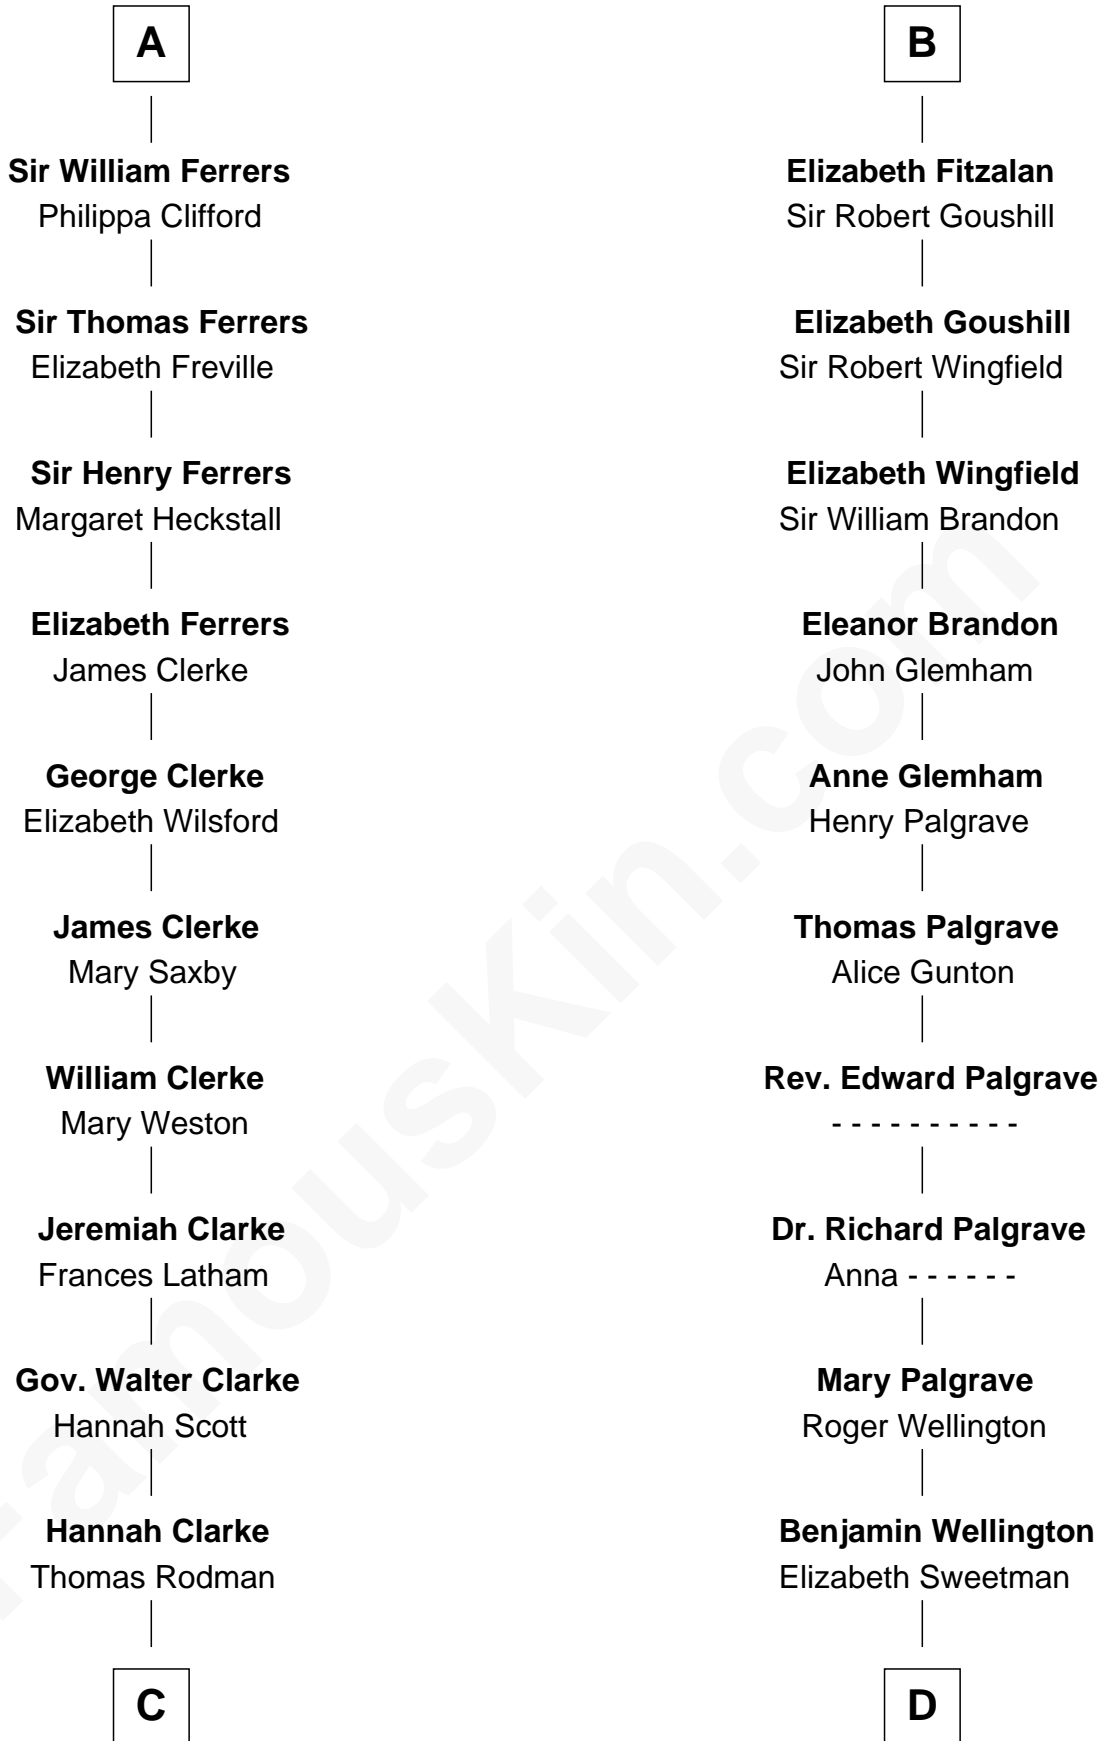

FamousKin.com

Relationship Chart of

Joseph Wharton

Founder of the Wharton School of Business

18th cousin 3 times removed of

Roger Sherman

Signer of the Declaration of Independence

Hugh de Kevelioc
Bertrade de Montfort

Agnes of Chester
Sir William de Ferrers

Sir William de Ferrers
Margaret de Quincy

Sir William de Ferrers
Anne Duward

Sir William de Ferrers
de Segrave

Henry de Ferrers
Isabel de Verdun

Sir William de Ferrers
Margaret de Ufford

Sir Henry de Ferrers
Joan de Poynings

A

Hawise of Chester
Sir Robert II de Quincy

Margaret de Quincy
John de Lacy

Maud de Lacy
Sir Richard de Clare

Thomas de Clare
Juliana FitzMaurice

Margaret de Clare
Bartholomew de Badlesmere

Elizabeth de Badlesmere
Sir William de Bohun

Elizabeth de Bohun
Sir Richard Fitzalan

B

C

Samuel Rodman

Mary Willett

Thomas Rodman

Mary Borden