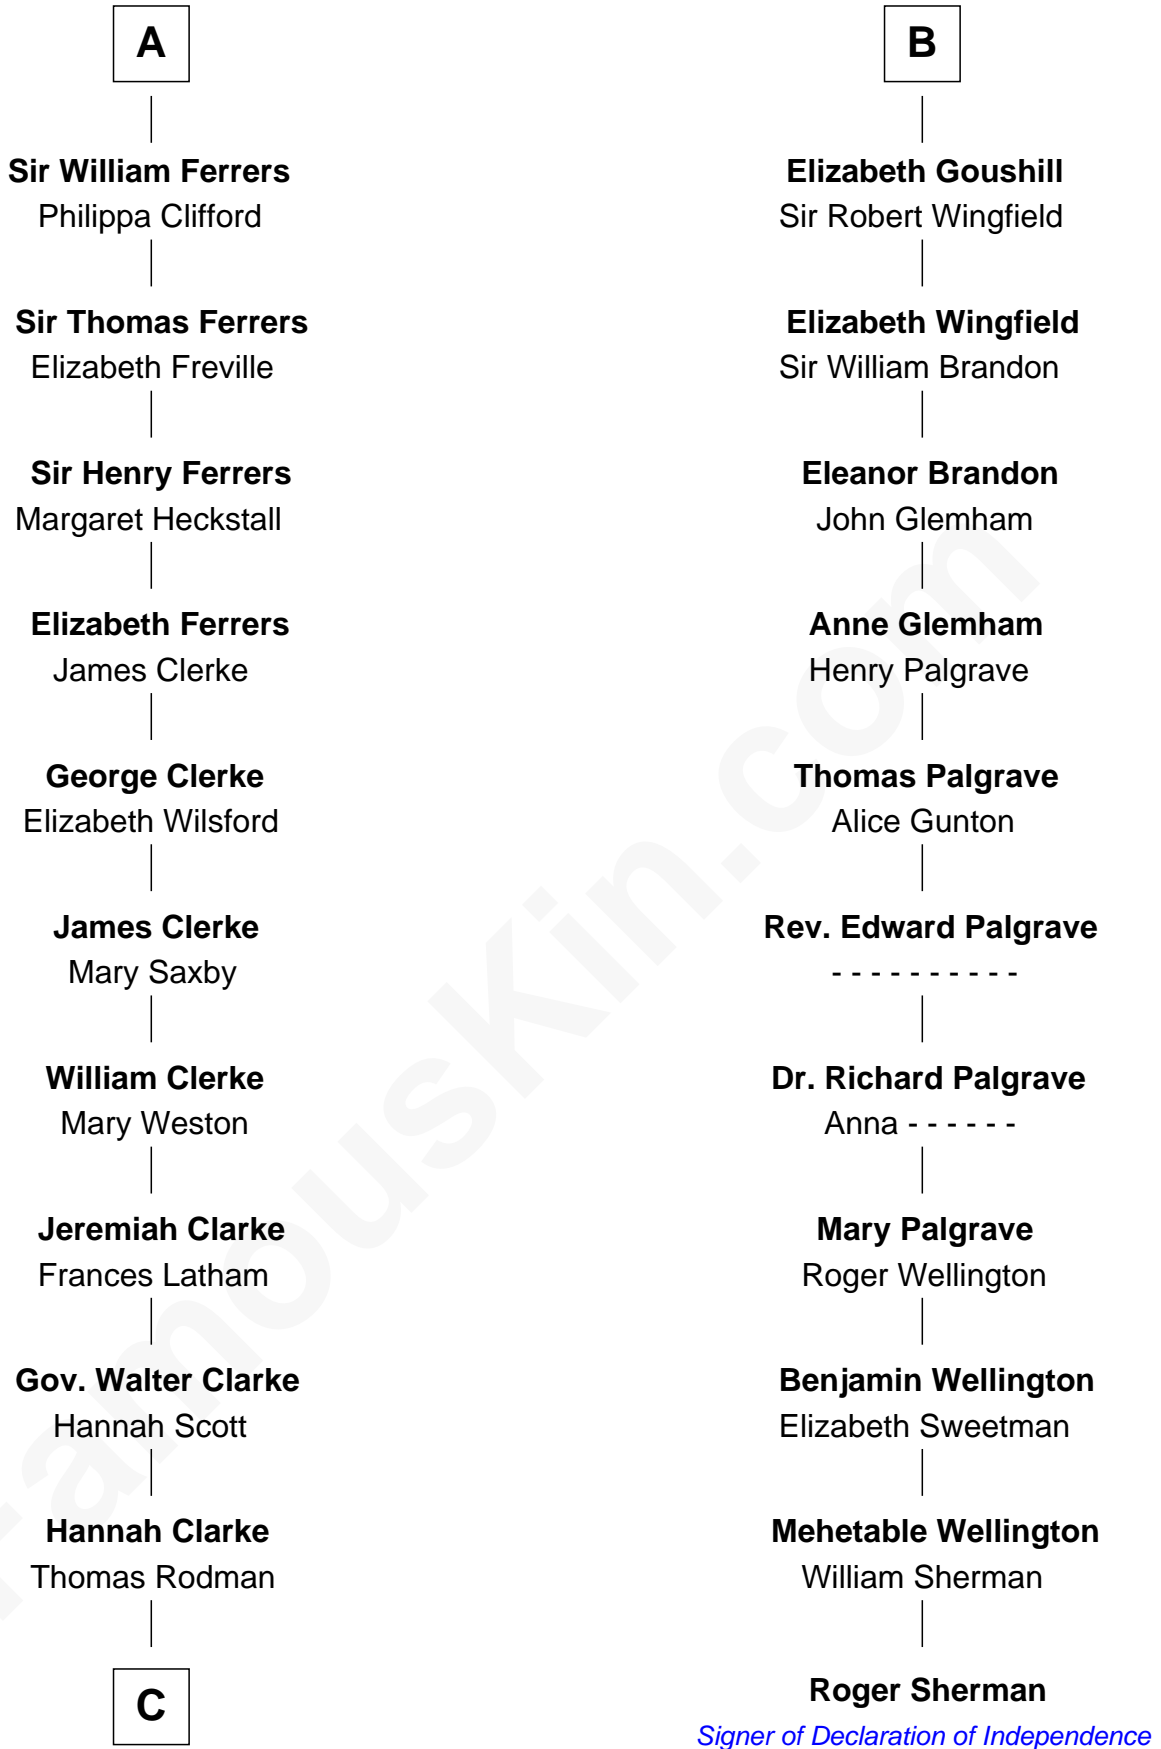

FamousKin.com

Relationship Chart of

Joseph Wharton

Founder of the Wharton School of Business

17th cousin 4 times removed of

Roger Sherman

Signer of the Declaration of Independence

Reginald de Braiose

C

—
Samuel Rodman

Mary Willett

—
Thomas Rodman

Mary Borden

—
Hannah Rodman

Samuel Rowland Fisher

—
Deborah Fisher

William Wharton

—
Joseph Wharton

Founder, Wharton School of Business

FamousKin.com