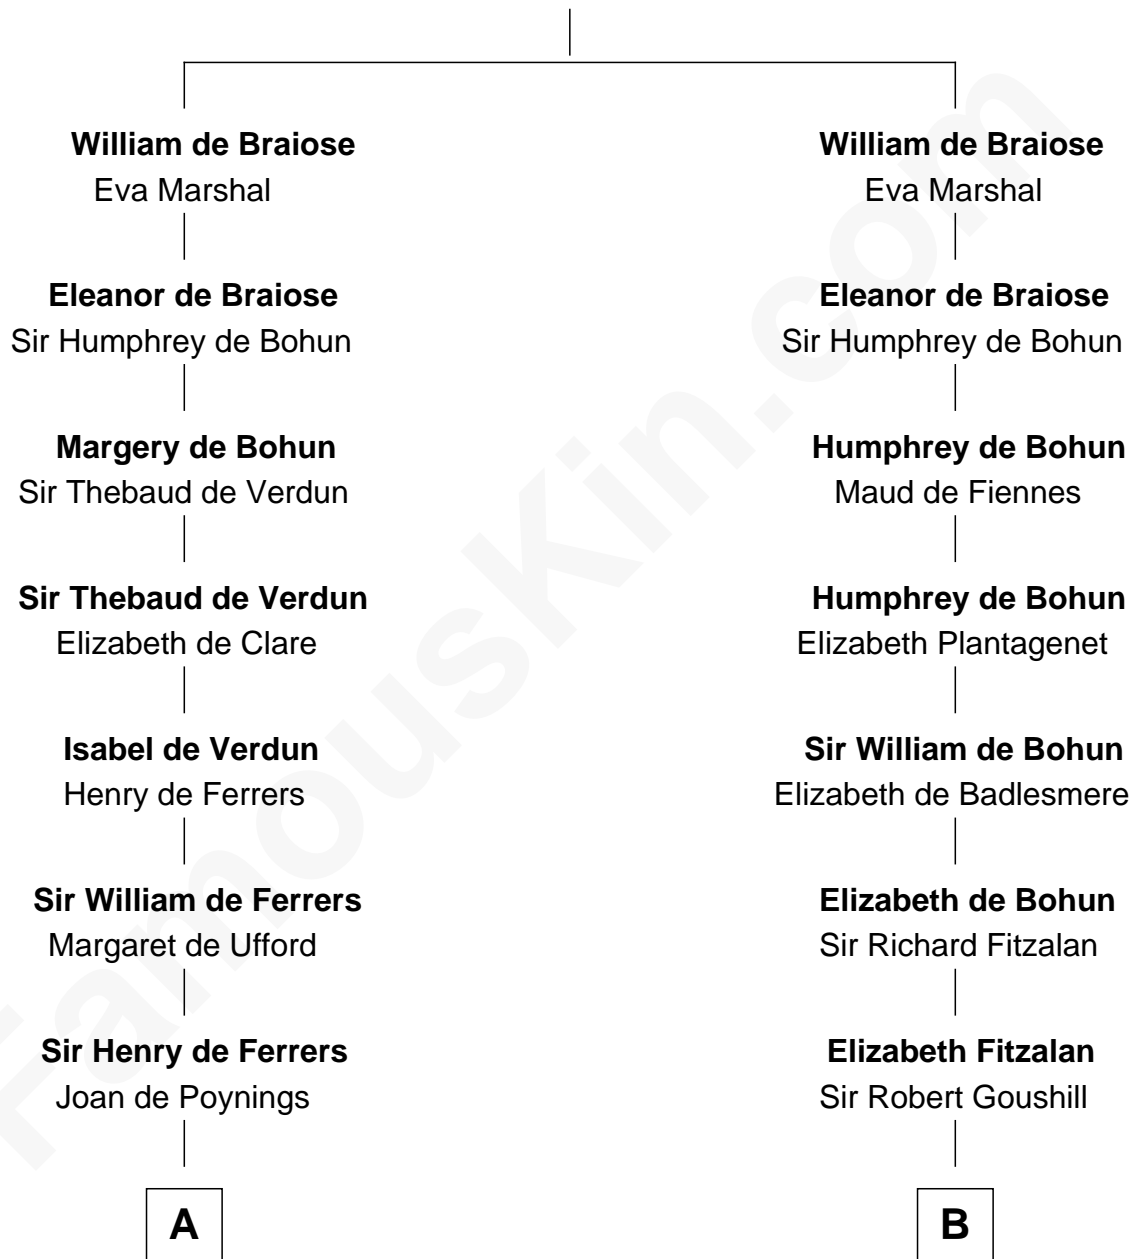

FamousKin.com

Relationship Chart of

Joseph Wharton

Founder of the Wharton School of Business

17th cousin 4 times removed of

Roger Sherman

Signer of the Declaration of Independence

Reginald de Braiose

C

—
Samuel Rodman

Mary Willett

—
Thomas Rodman

Mary Borden

—
Hannah Rodman

Samuel Rowland Fisher

—
Deborah Fisher

William Wharton

—
Joseph Wharton

Founder, Wharton School of Business

FamousKin.com