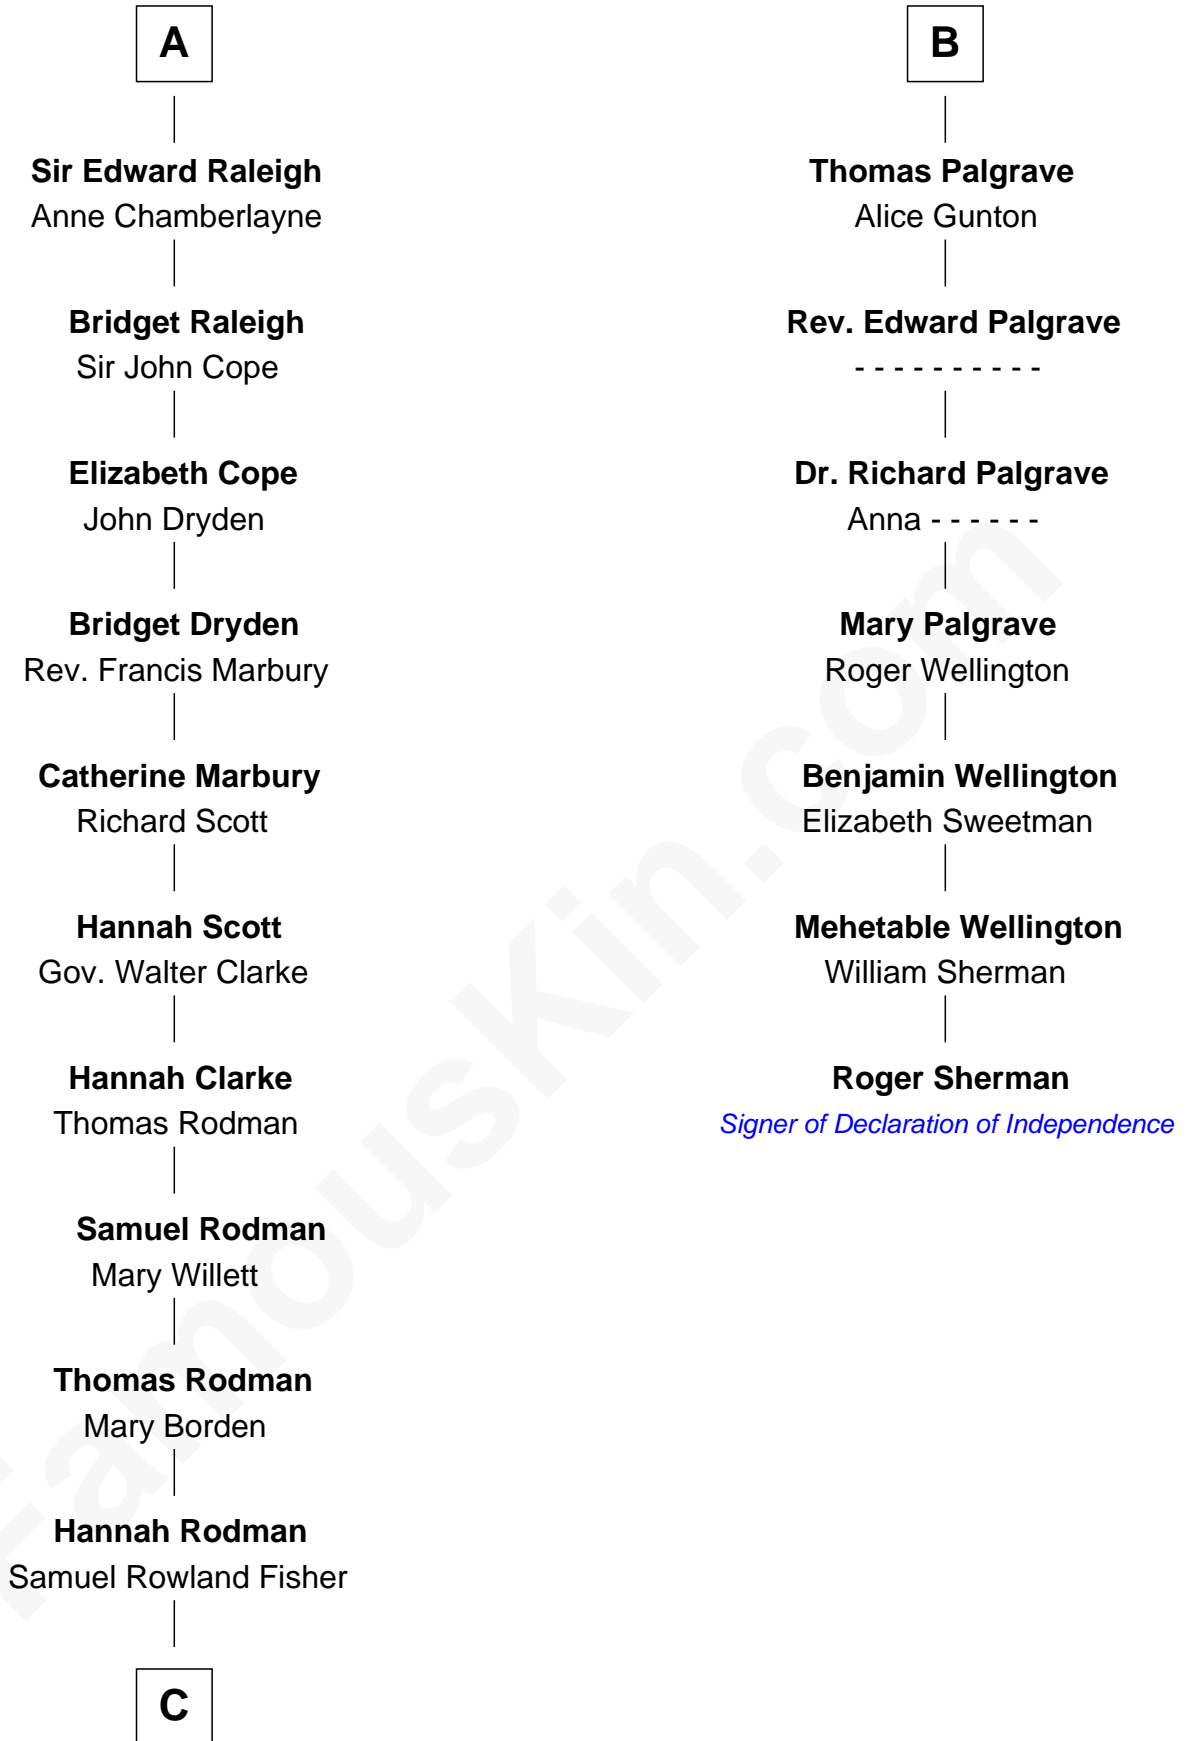

FamousKin.com

Relationship Chart of

Joseph Wharton

Founder of the Wharton School of Business

13th cousin 5 times removed of

Roger Sherman

Signer of the Declaration of Independence

Humphrey de Bohun
Elizabeth Plantagenet

Eleanor de Bohun
Sir James le Boteler

Pernel le Boteler
Sir Gilbert Talbot

Sir Richard Talbot
Ankaret le Strange

Mary Talbot
Sir Thomas Greene

Sir Thomas Greene
Phillippa Ferrers

Elizabeth Greene
William Raleigh

Sir Edward Raleigh
Margaret Verney

A

Sir William de Bohun
Elizabeth de Badlesmere

Elizabeth de Bohun
Sir Richard Fitzalan

Elizabeth Fitzalan
Sir Robert Goushill

Elizabeth Goushill
Sir Robert Wingfield

Elizabeth Wingfield
Sir William Brandon

Eleanor Brandon
John Glemham

Anne Glemham
Henry Palgrave

B

C

—
Deborah Fisher
William Wharton

—
Joseph Wharton

Founder, Wharton School of Business

FamousKin.com