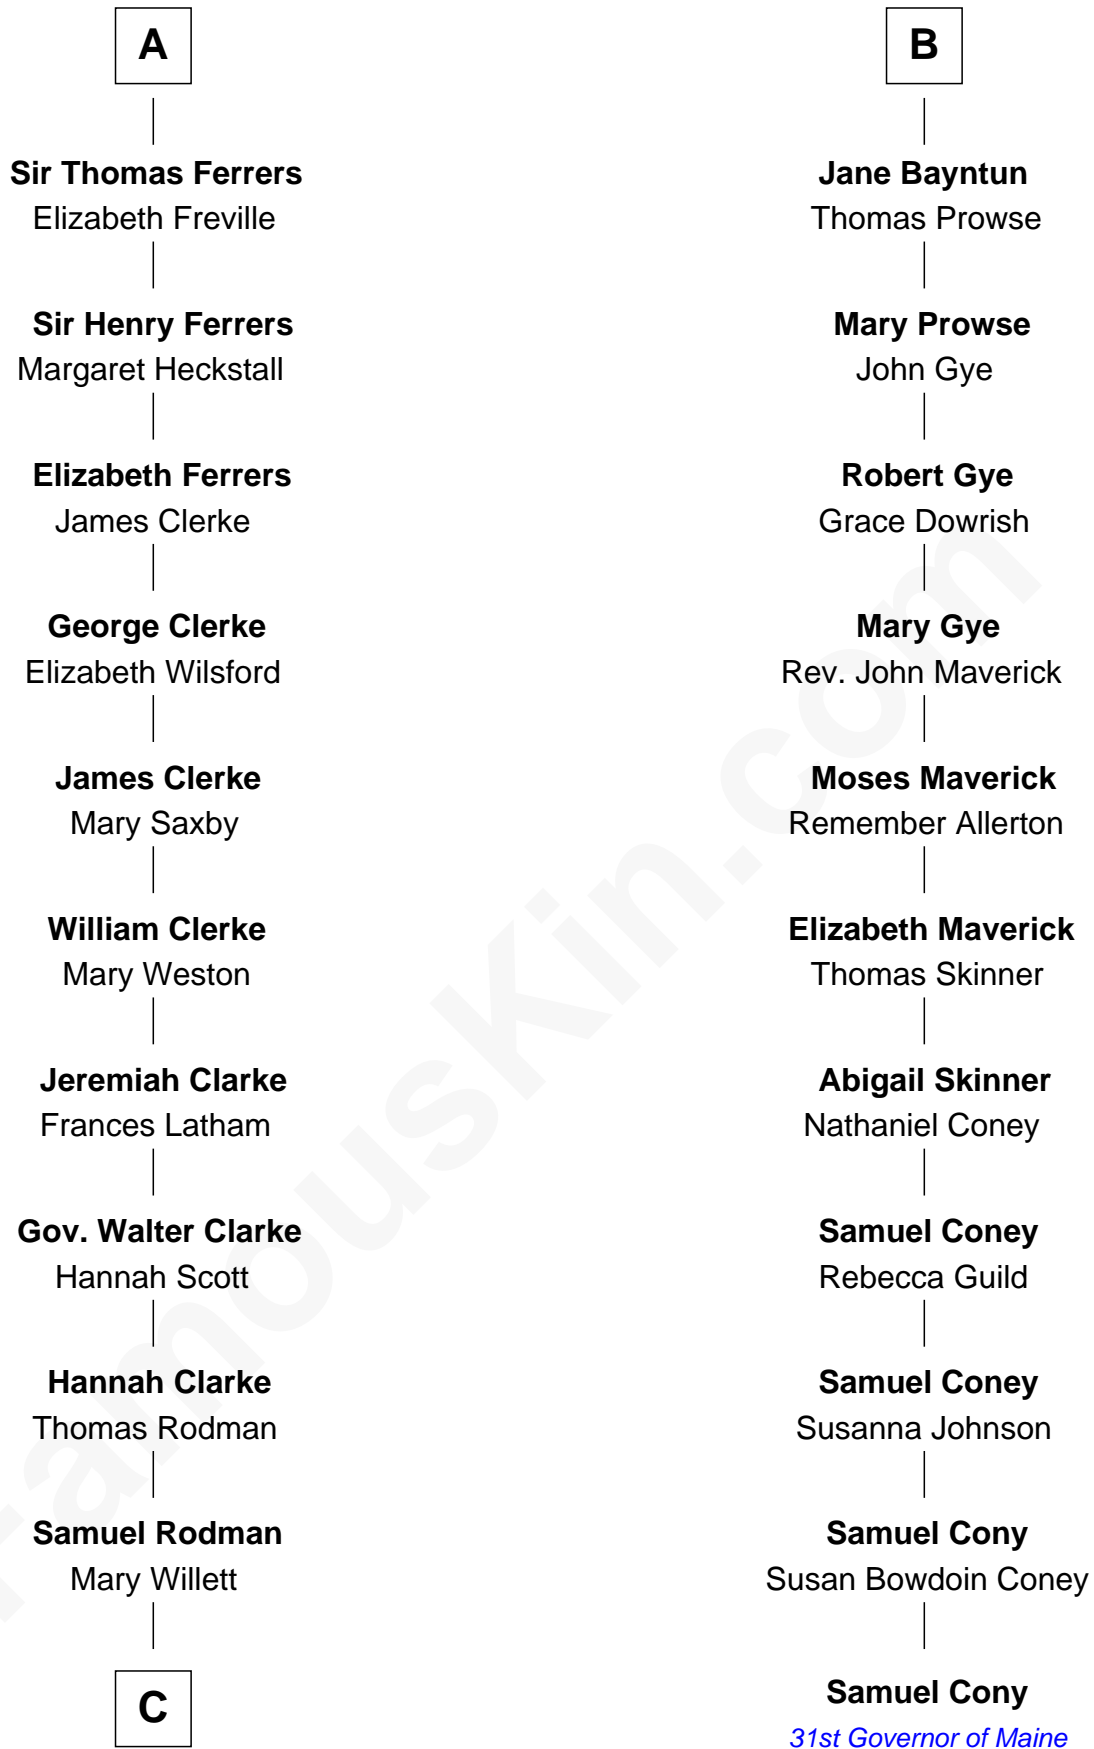

## Relationship Chart of

### Joseph Wharton

*Founder of the Wharton School of Business*

17th cousin 3 times removed of

### Samuel Cony

*31st Governor of Maine*

**C**

—  
**Thomas Rodman**

Mary Borden

—  
**Hannah Rodman**

Samuel Rowland Fisher

—  
**Deborah Fisher**