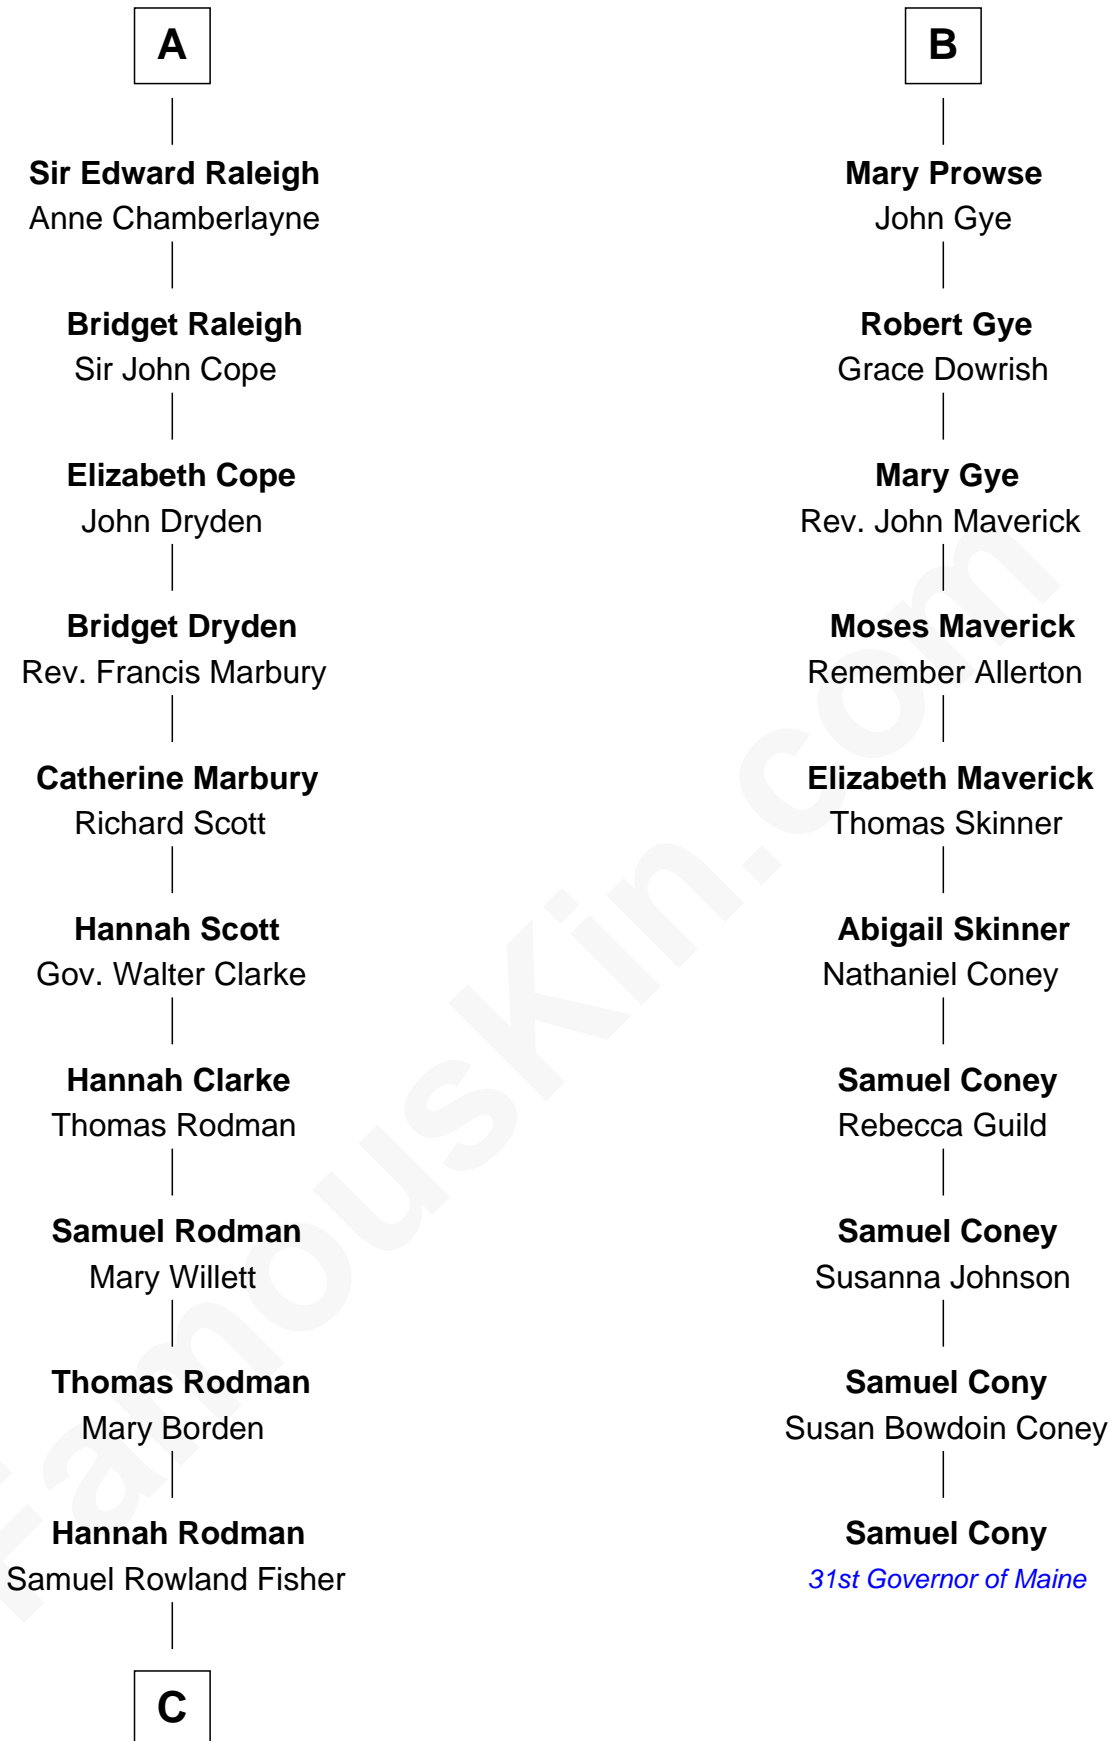

## Relationship Chart of

### Joseph Wharton

*Founder of the Wharton School of Business*

**16th cousin 2 times removed of**

### Samuel Cony

*31st Governor of Maine*

**C**

**Deborah Fisher**  
William Wharton

**Joseph Wharton**

*Founder, Wharton School of Business*

FamousKin.com