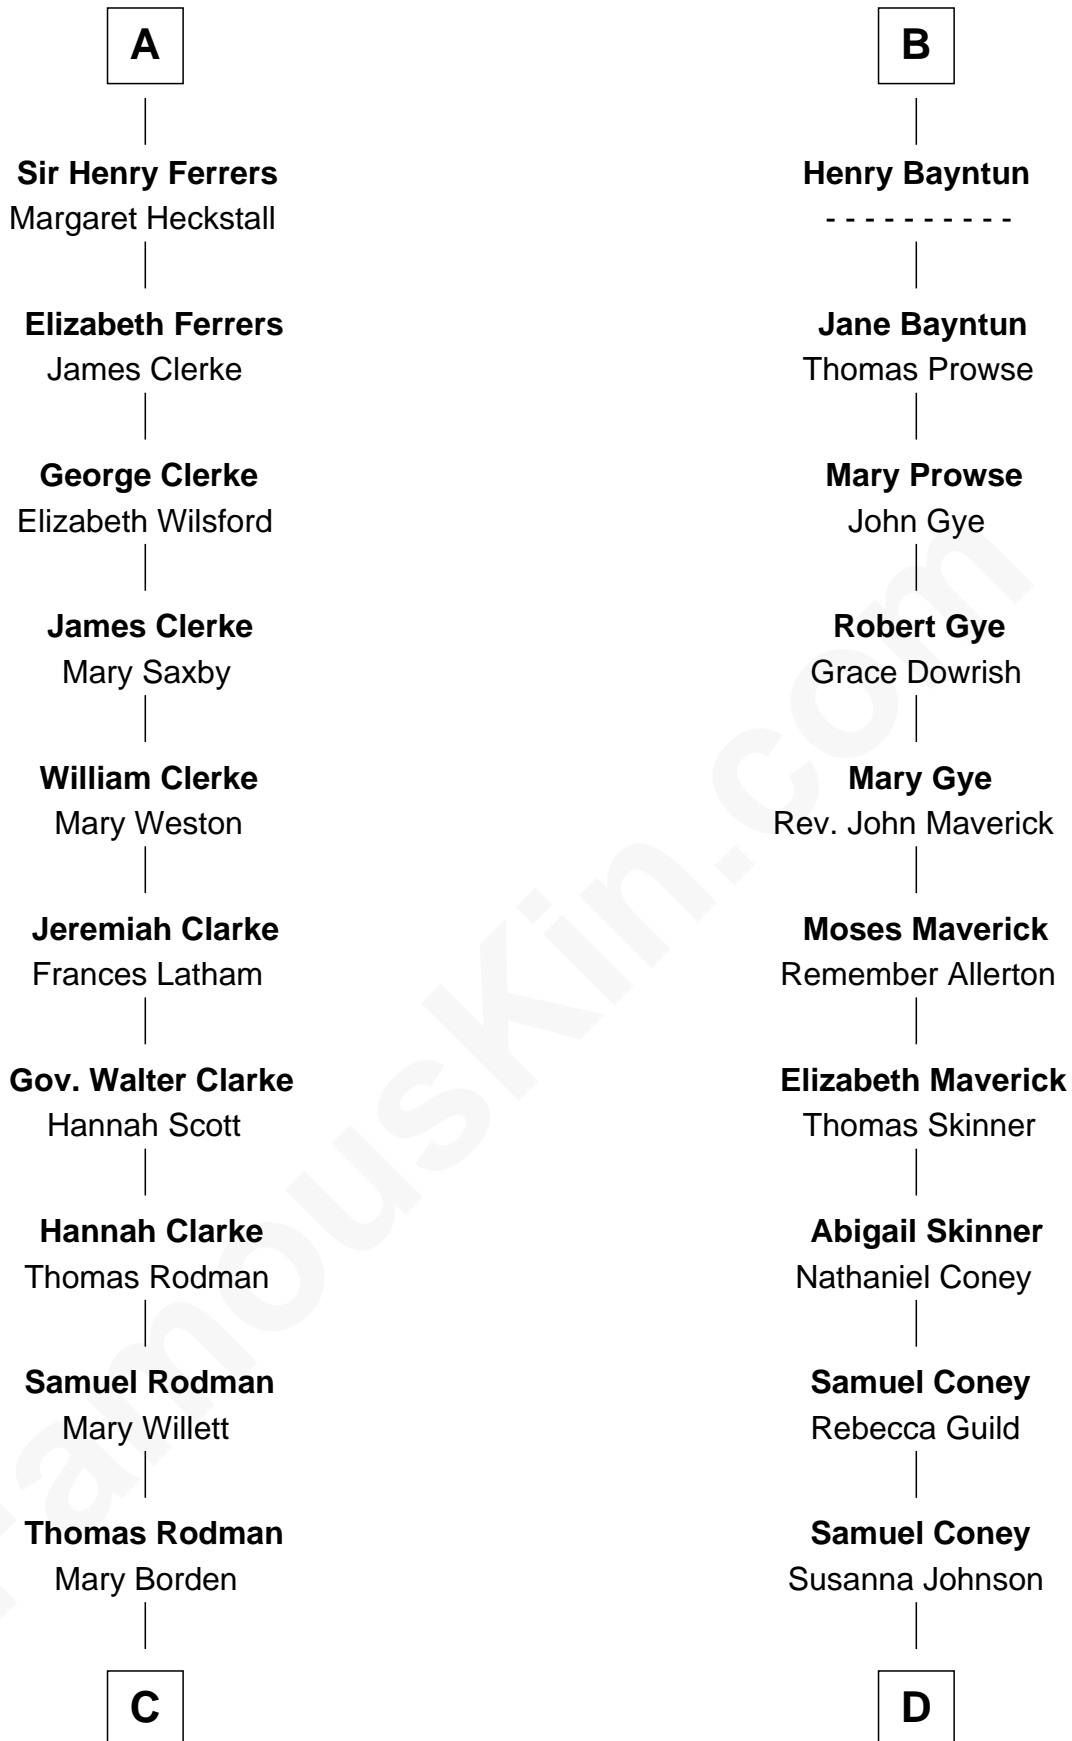

Margaret de Quincy

Sir William de Ferrers

Anne Duward

Sir William de Ferrers

de Segrave

Henry de Ferrers

Isabel de Verdun

Sir William de Ferrers

Joan de Ferrers

Sir Thomas de Berkeley

Sir Maurice de Berkeley

Eve la Zouche

Milicent de Berkeley

John Maltravers

Sir John Maltravers

Gwenthin - - - - -

Eleanor Maltravers

John Fitzalan

Joan Fitzalan

Sir William Echyngham

Joan Echyngham

Sir John Bayntun

B

C

Hannah Rodman
Samuel Rowland Fisher

Deborah Fisher
William Wharton

Joseph Wharton
Founder, Wharton School of Business

D

Samuel Cony
Susan Bowdoin Coney

Samuel Cony
31st Governor of Maine

FamousKin.com