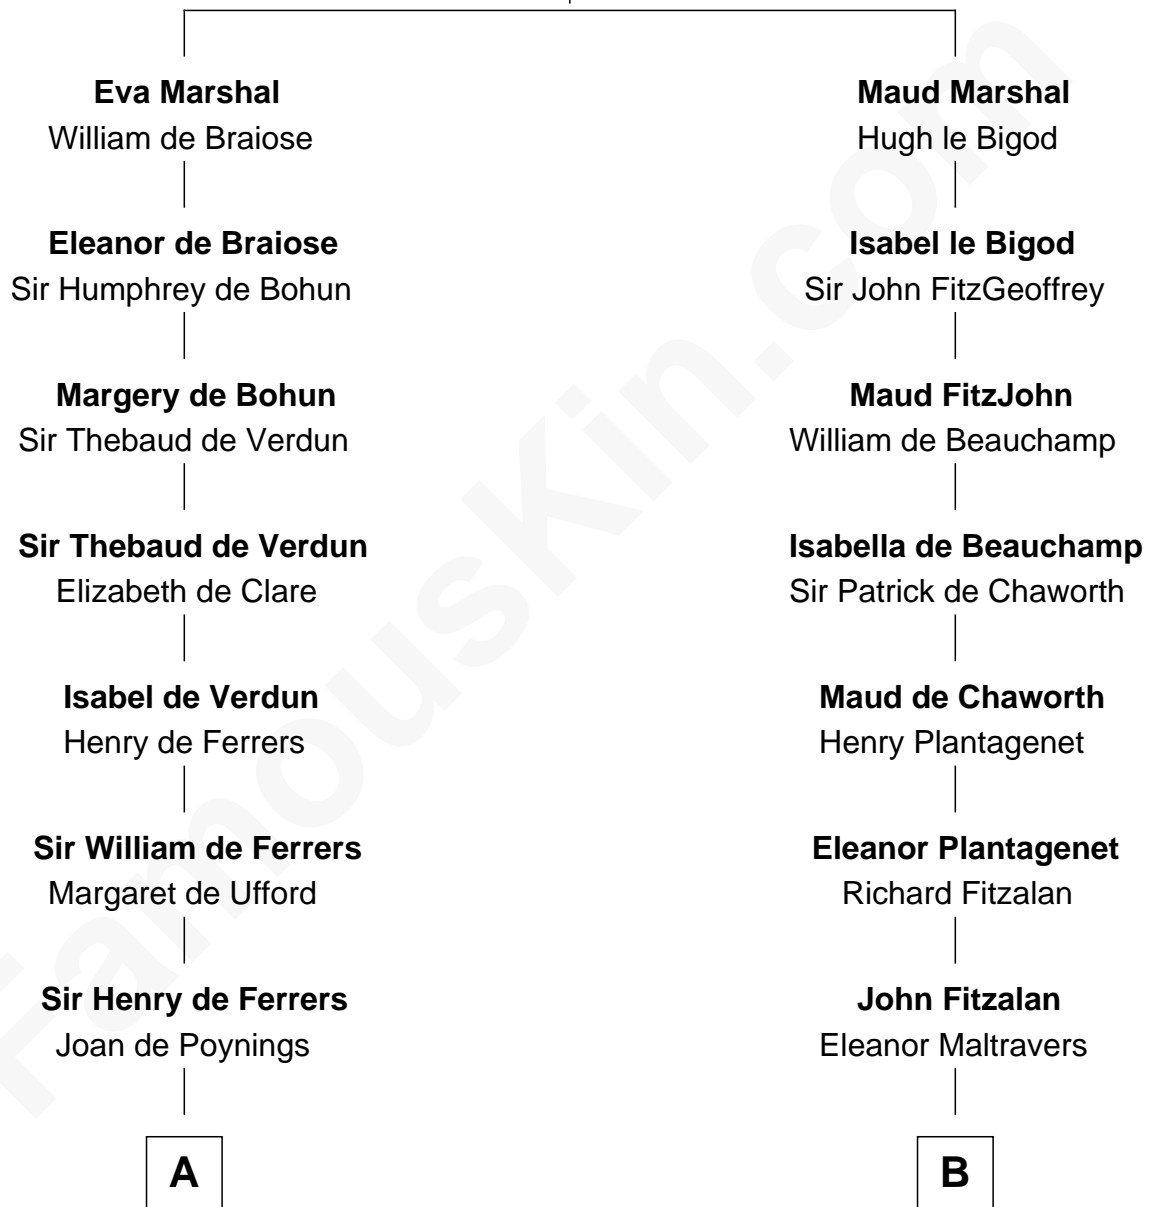

FamousKin.com

Relationship Chart of

Joseph Wharton

Founder of the Wharton School of Business

20th cousin 1 time removed of

Samuel Cony

31st Governor of Maine

Sir William Marshal

Isabel de Clare

C

Samuel Rodman

Mary Willett

Thomas Rodman

Mary Borden

Hannah Rodman

Samuel Rowland Fisher

Deborah Fisher

William Wharton

Joseph Wharton

Founder, Wharton School of Business

D

Samuel Coney

Rebecca Guild

Samuel Coney