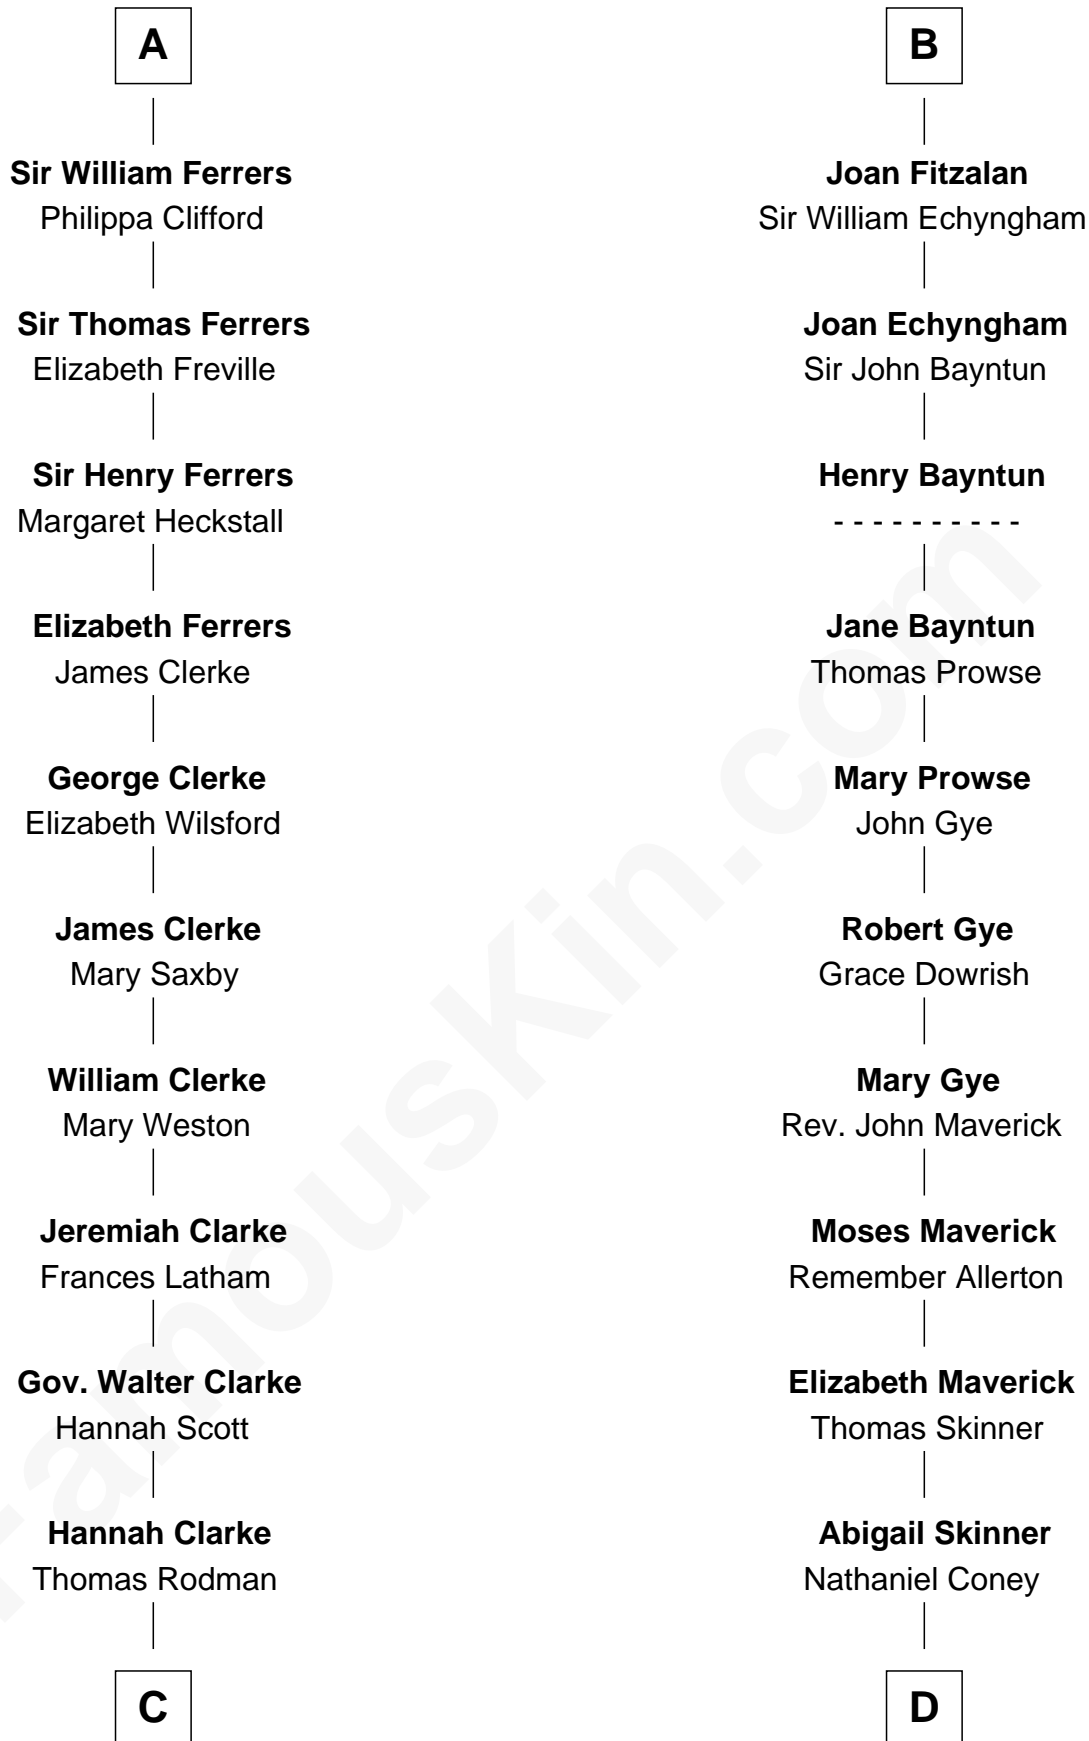

FamousKin.com

Relationship Chart of

Joseph Wharton

Founder of the Wharton School of Business

20th cousin 1 time removed of

Samuel Cony

31st Governor of Maine

Sir William Marshal

Isabel de Clare

C

Samuel Rodman

Mary Willett

Thomas Rodman

Mary Borden

Hannah Rodman

Samuel Rowland Fisher

Deborah Fisher

William Wharton

Joseph Wharton

Founder, Wharton School of Business

D

Samuel Coney

Rebecca Guild

Samuel Coney