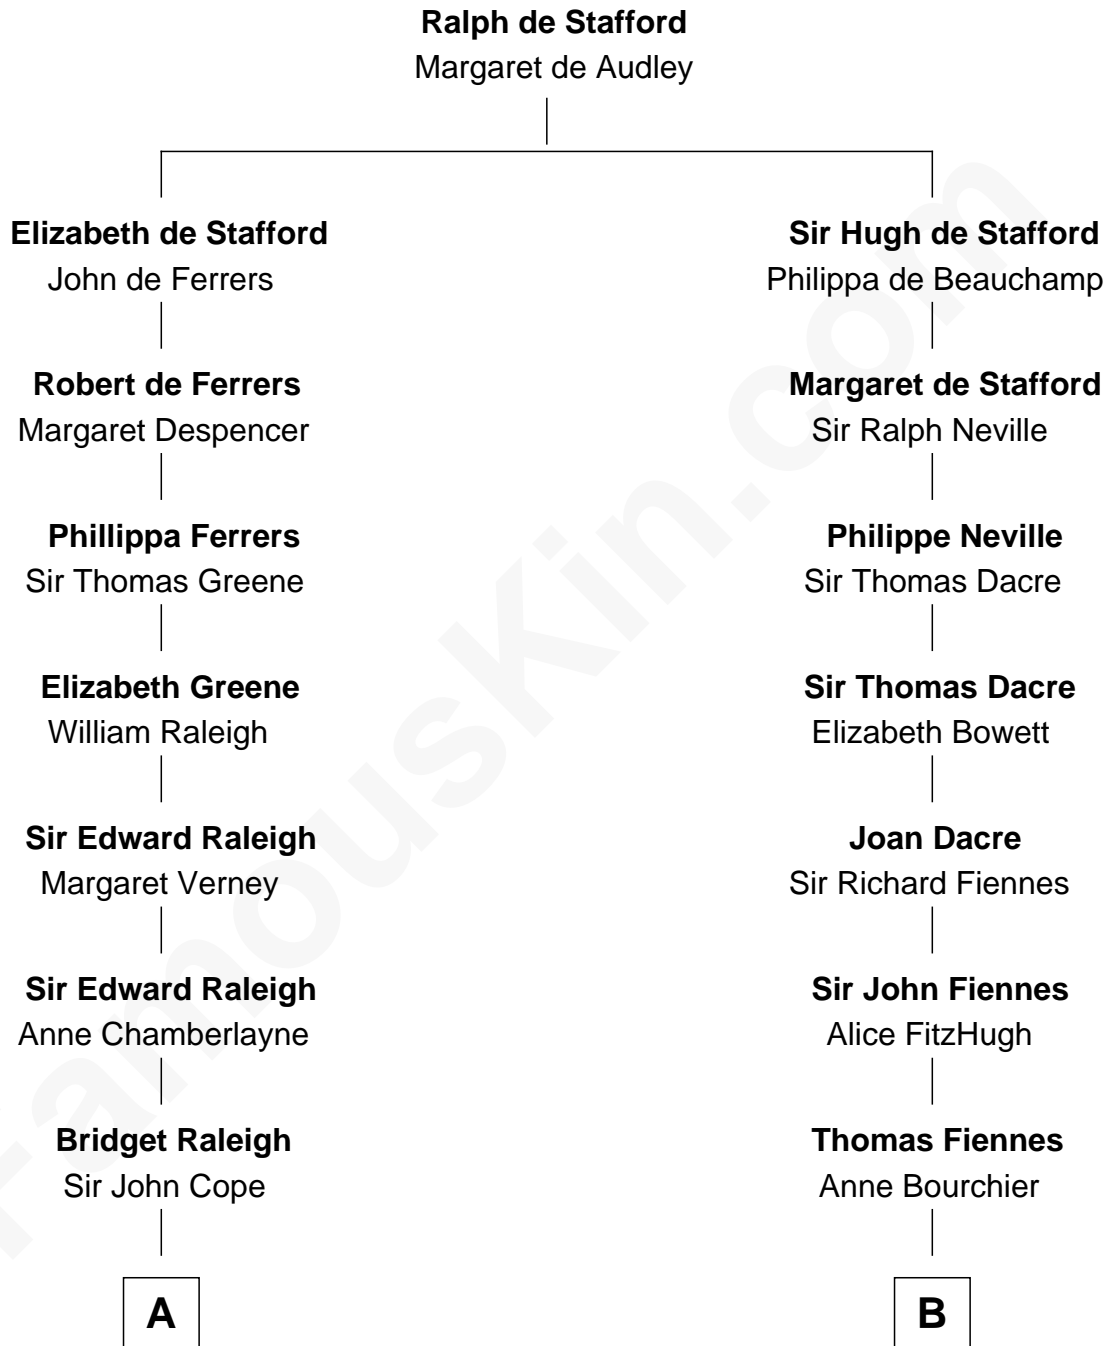

FamousKin.com

Relationship Chart of

Joseph Wharton

Founder of the Wharton School of Business

16th cousin 4 times removed of

Frank Lloyd Wright
American Architect

C

—
Martha Hubbard