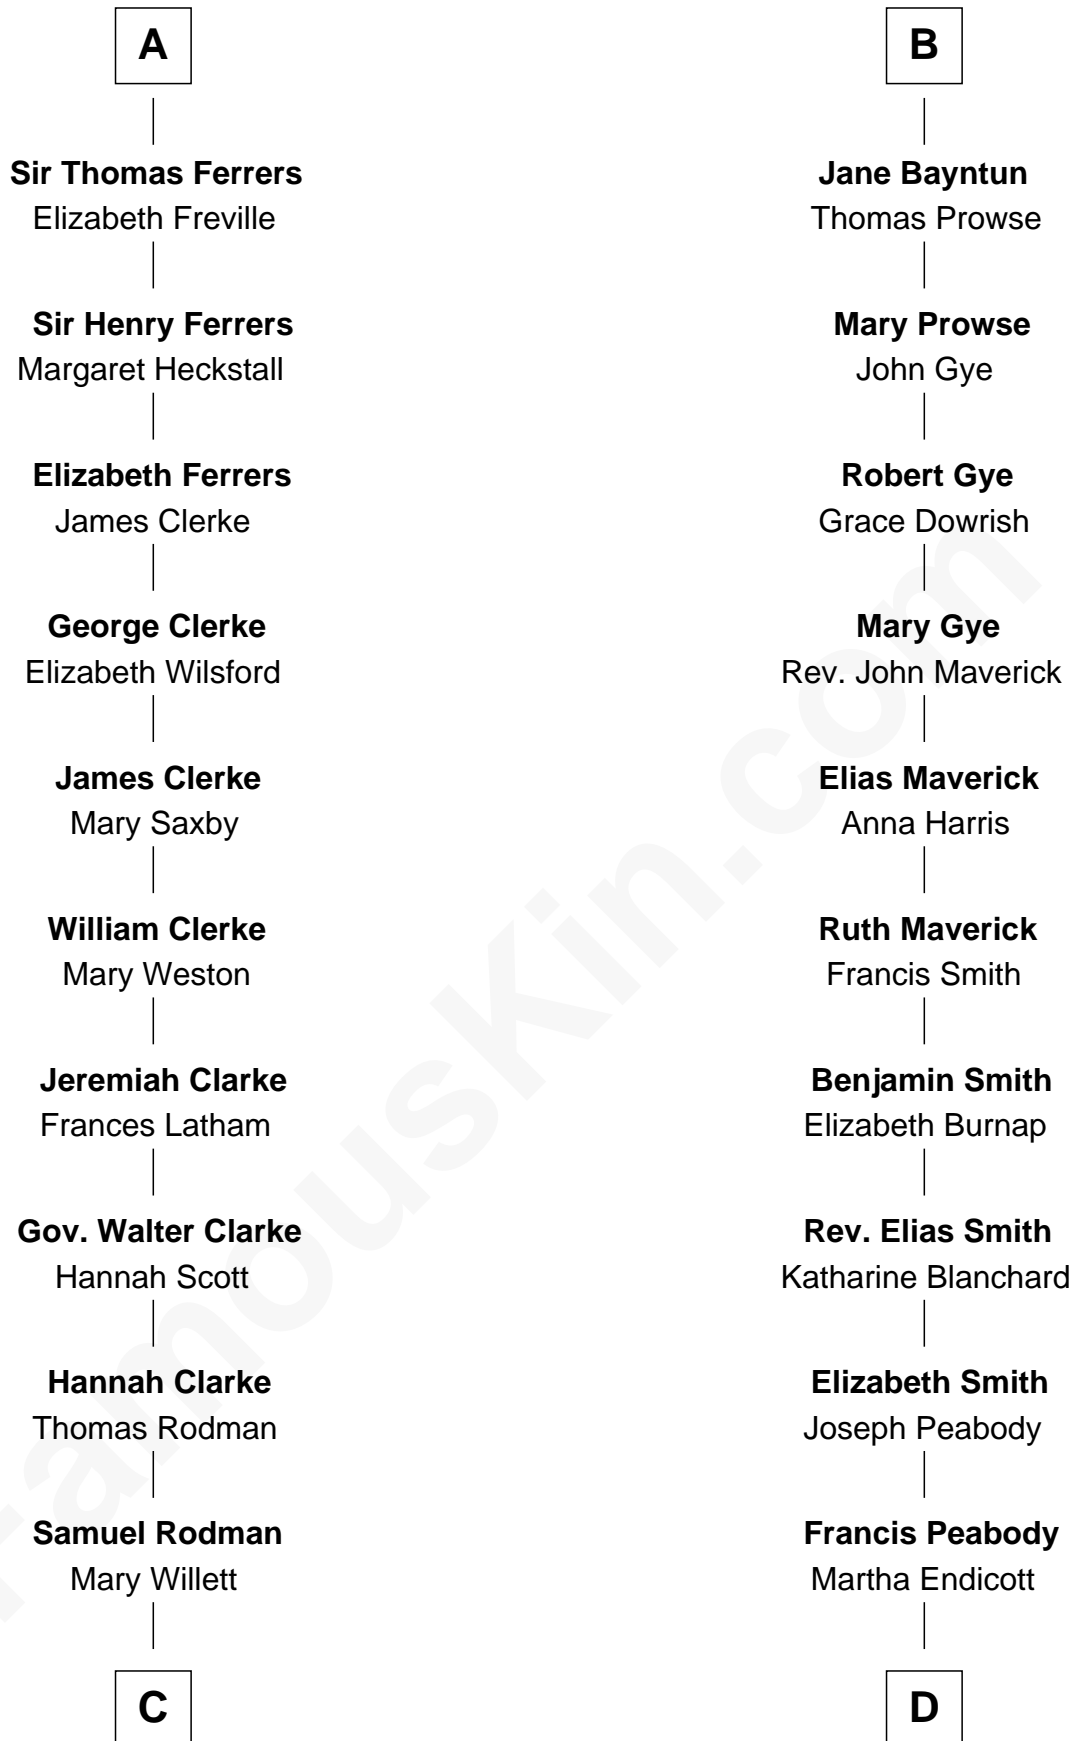

FamousKin.com

Relationship Chart of

Joseph Wharton

Founder of the Wharton School of Business

20th cousin 1 time removed of

Kyra Sedgwick

TV and Movie Actress

C

Thomas Rodman

Mary Borden

Hannah Rodman

Samuel Rowland Fisher

Deborah Fisher

William Wharton

Joseph Wharton

Founder, Wharton School of Business