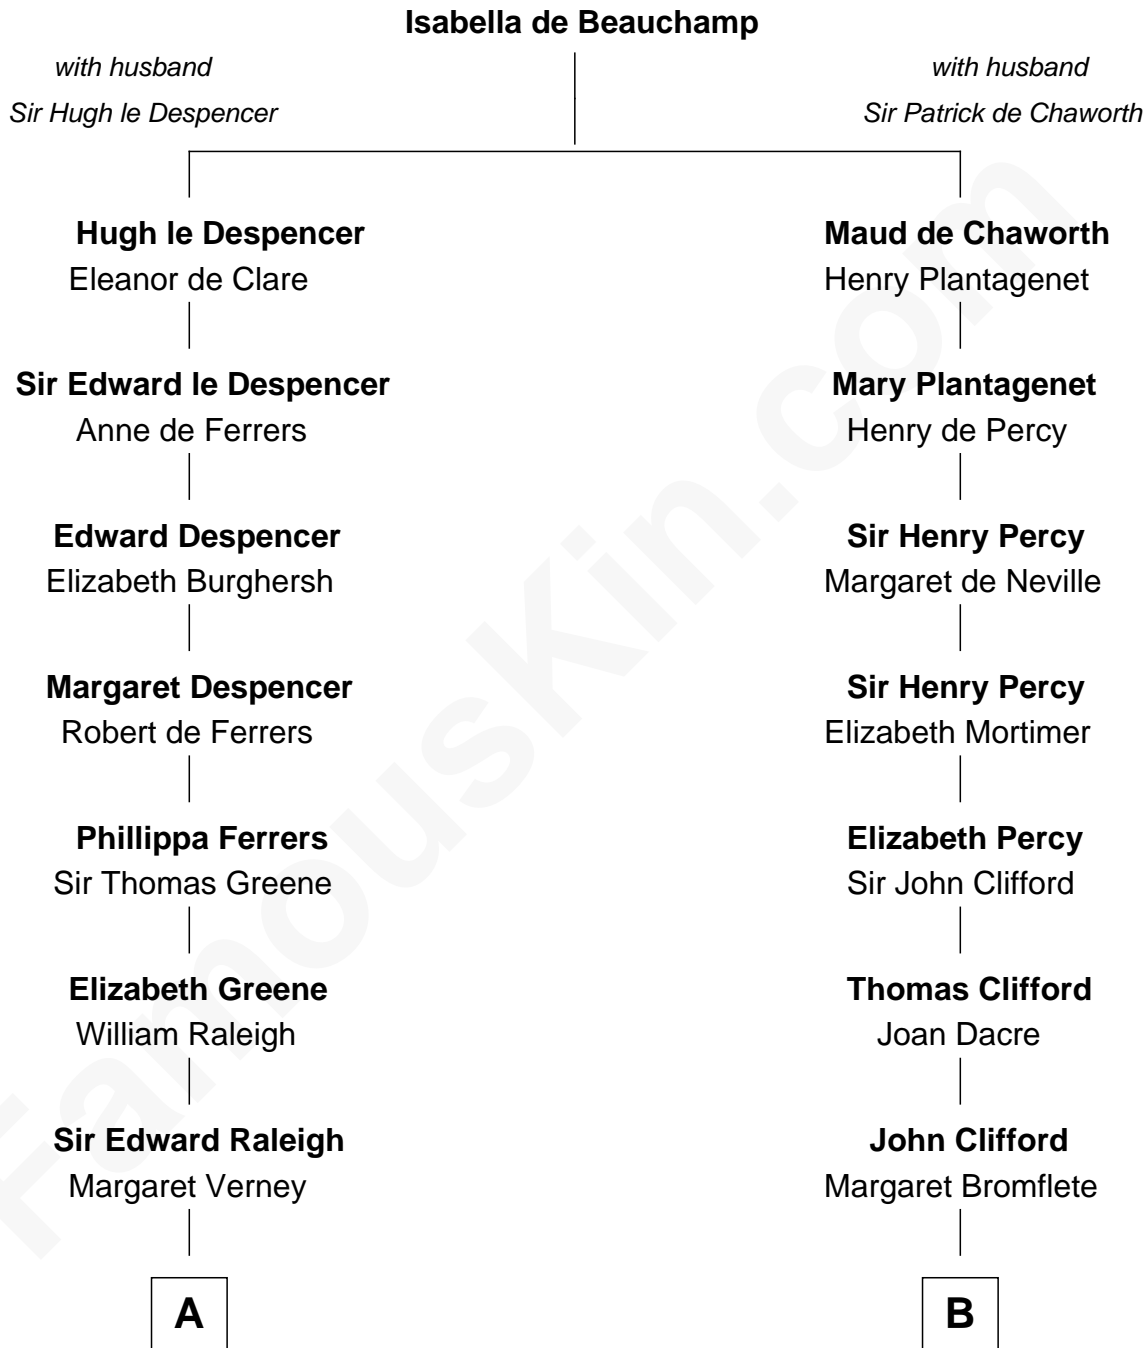

FamousKin.com

Relationship Chart of

Joseph Wharton

Founder of the Wharton School of Business

17th cousin 1 time removed of

Fletcher Christian

Leader of the mutiny on the Bounty

C

Deborah Fisher
William Wharton

Joseph Wharton

Founder, Wharton School of Business

FamousKin.com