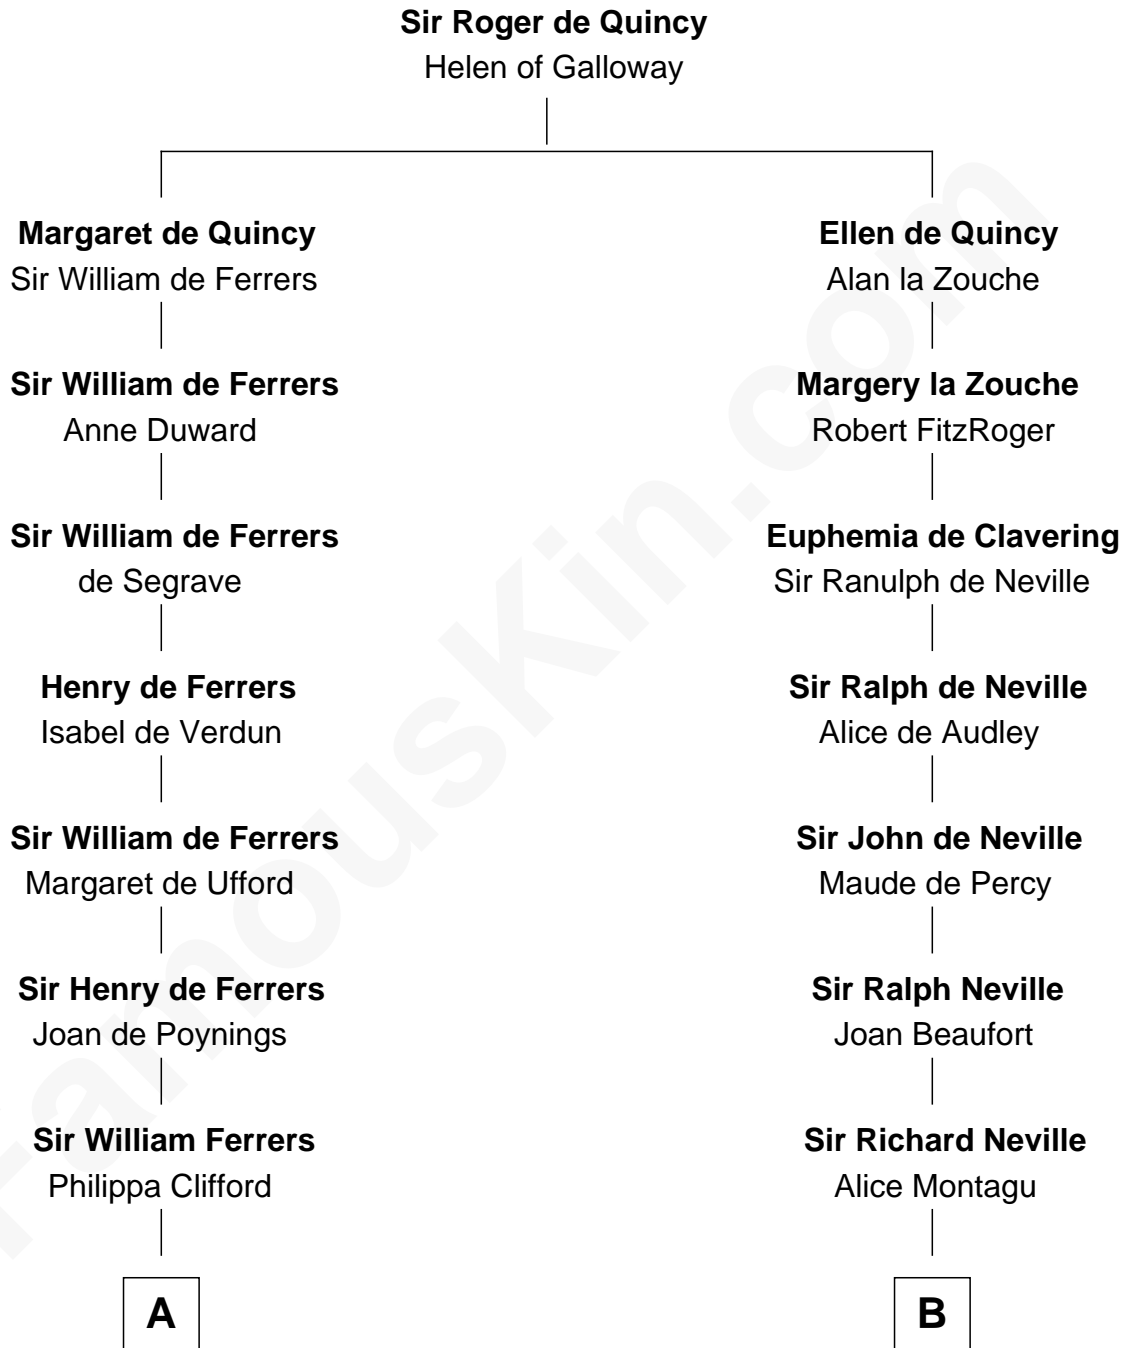

FamousKin.com

Relationship Chart of

Joseph Wharton

Founder of the Wharton School of Business

18th cousin 2 times removed of

Fletcher Christian

Leader of the mutiny on the Bounty

THE "BOUNTY" AT OAHU

C

Thomas Rodman

Mary Borden

Hannah Rodman

Samuel Rowland Fisher

Deborah Fisher

William Wharton

Joseph Wharton

Founder, Wharton School of Business

D

Charles Christian

Anne Dixon

Fletcher Christian

Leader of the mutiny on the Bounty

FamousKin.com