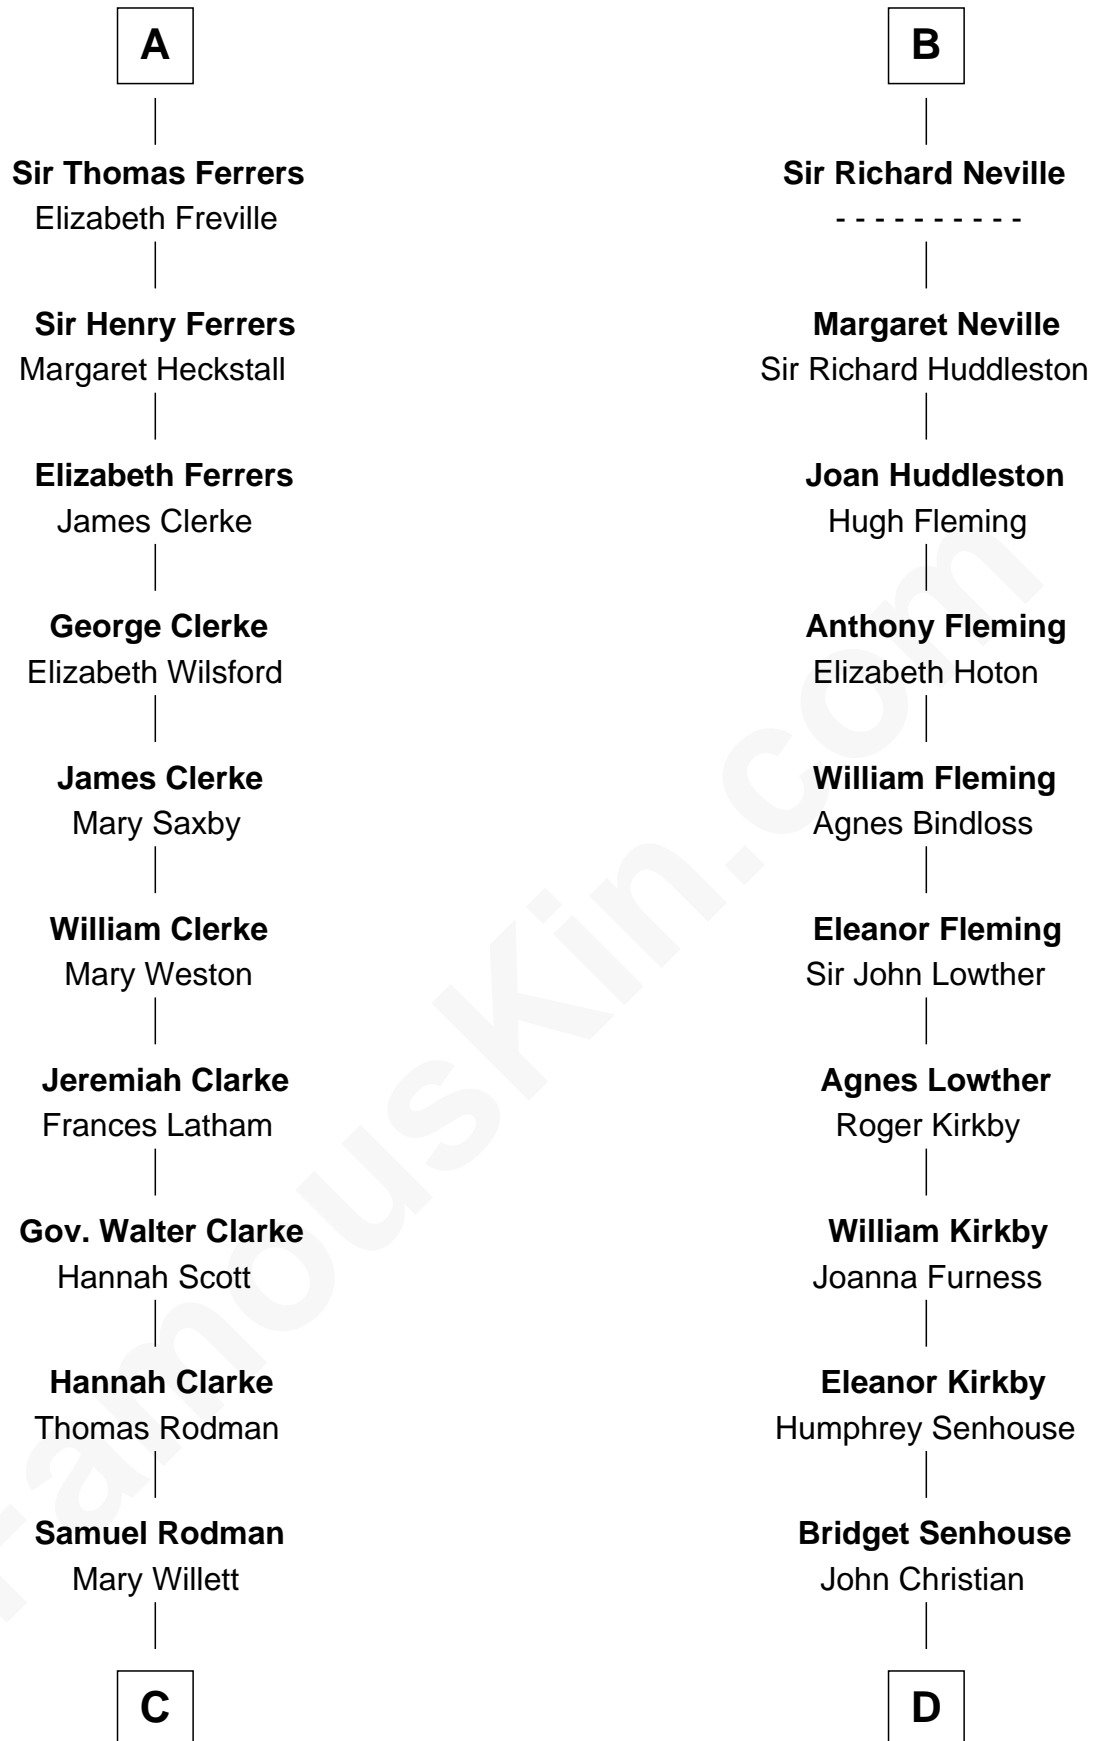

FamousKin.com

Relationship Chart of

Joseph Wharton

Founder of the Wharton School of Business

18th cousin 2 times removed of

Fletcher Christian

Leader of the mutiny on the Bounty

THE "BOUNTY" AT OAHU

C

Thomas Rodman

Mary Borden

Hannah Rodman

Samuel Rowland Fisher

Deborah Fisher

William Wharton

Joseph Wharton

Founder, Wharton School of Business

D

Charles Christian

Anne Dixon

Fletcher Christian

Leader of the mutiny on the Bounty

FamousKin.com