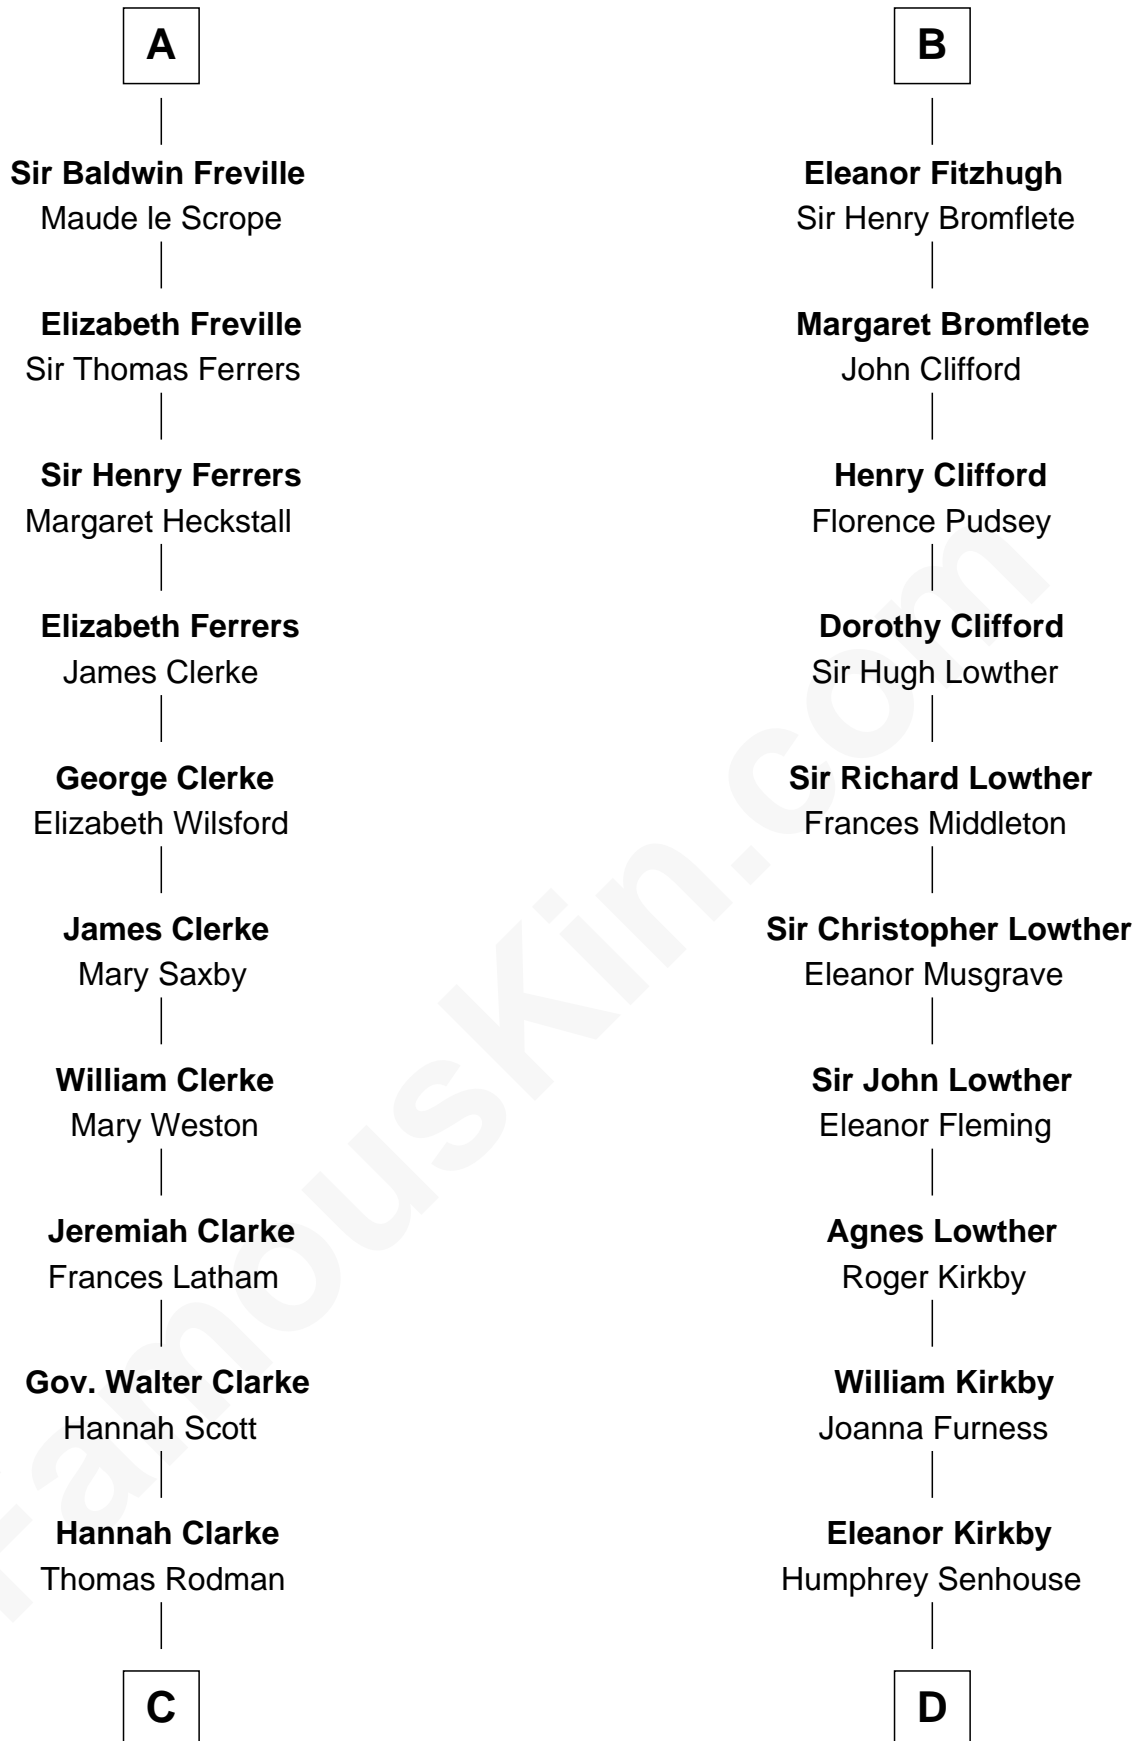

## Relationship Chart of

### Joseph Wharton

Founder of the Wharton School of Business

19th cousin 2 times removed of

### Fletcher Christian

Leader of the mutiny on the Bounty

**William FitzPatrick**  
Eleonore de Vitre

**C**

**Samuel Rodman**

Mary Willett

**Thomas Rodman**

Mary Borden

**Hannah Rodman**

Samuel Rowland Fisher

**Deborah Fisher**

William Wharton

**Joseph Wharton**

*Founder, Wharton School of Business*

**D**

**Bridget Senhouse**