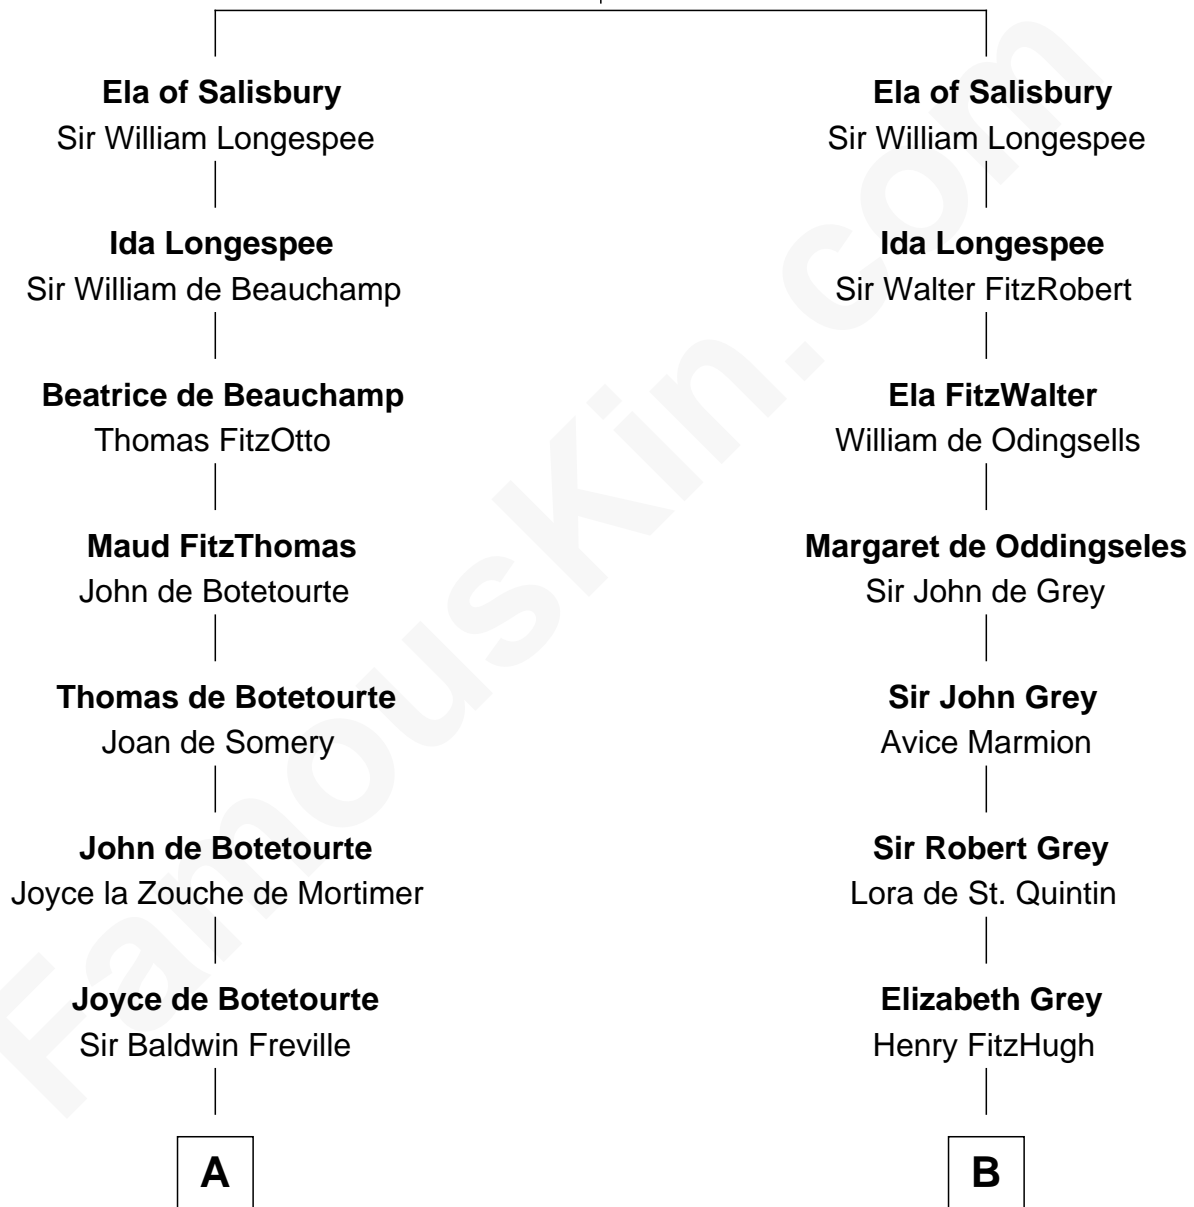

## Relationship Chart of

### Joseph Wharton

Founder of the Wharton School of Business

19th cousin 2 times removed of

### Fletcher Christian

Leader of the mutiny on the Bounty

**William FitzPatrick**  
Eleonore de Vitre

**C**

**Samuel Rodman**

Mary Willett

**Thomas Rodman**

Mary Borden