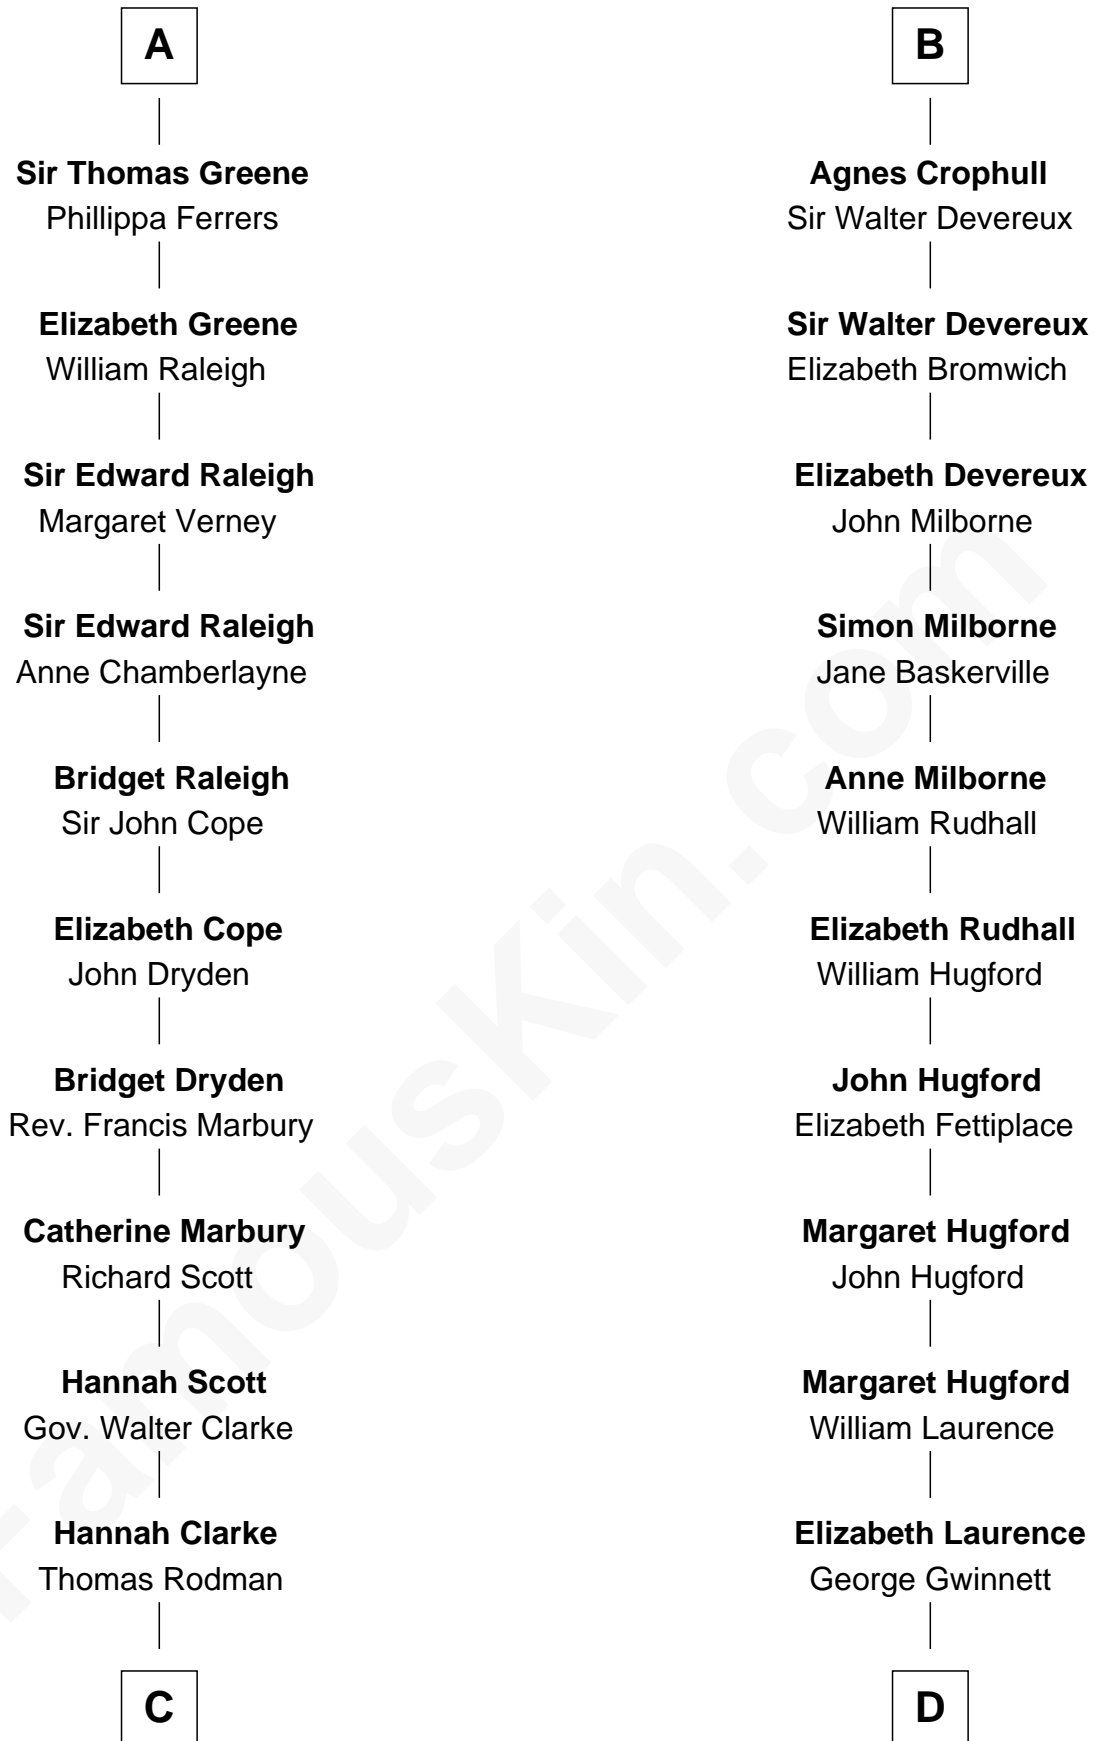

FamousKin.com

Relationship Chart of

Joseph Wharton

Founder of the Wharton School of Business

20th cousin 1 time removed of

Button Gwinnett

Signer of the Declaration of Independence

C

Samuel Rodman

Mary Willett

Thomas Rodman

Mary Borden

Hannah Rodman

Samuel Rowland Fisher

Deborah Fisher

William Wharton

Joseph Wharton

Founder, Wharton School of Business

D

George Gwinnett

Elizabeth Randle

George Gwinnett

Elizabeth Coxe

Rev. Samuel Gwinnett