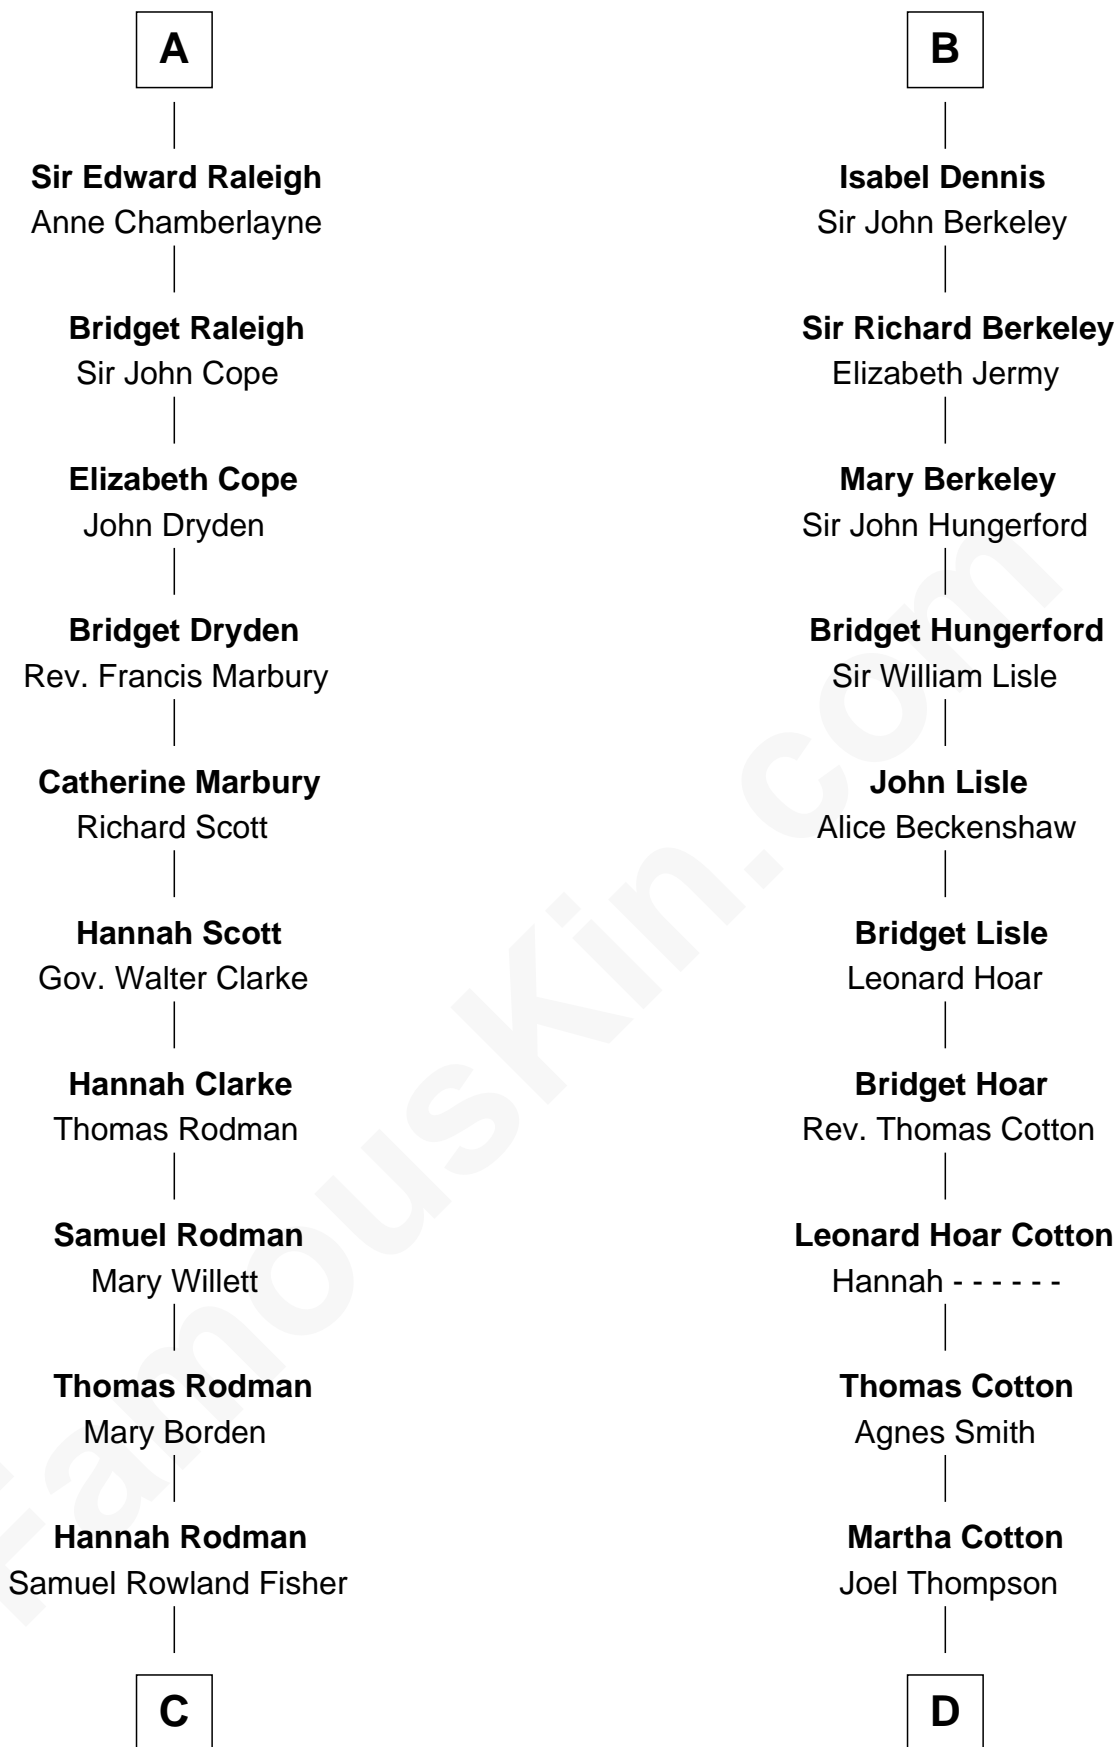

FamousKin.com

Relationship Chart of

Joseph Wharton

Founder of the Wharton School of Business

18th cousin 2 times removed of

Clare Eames

Silent Movie Actress

C

Deborah Fisher
William Wharton

Joseph Wharton

Founder, Wharton School of Business

D

Martha Cotton Thompson
Nathaniel Eames

Ithamer Bellows Eames

Emma Hayden

Harold Hayden Eames