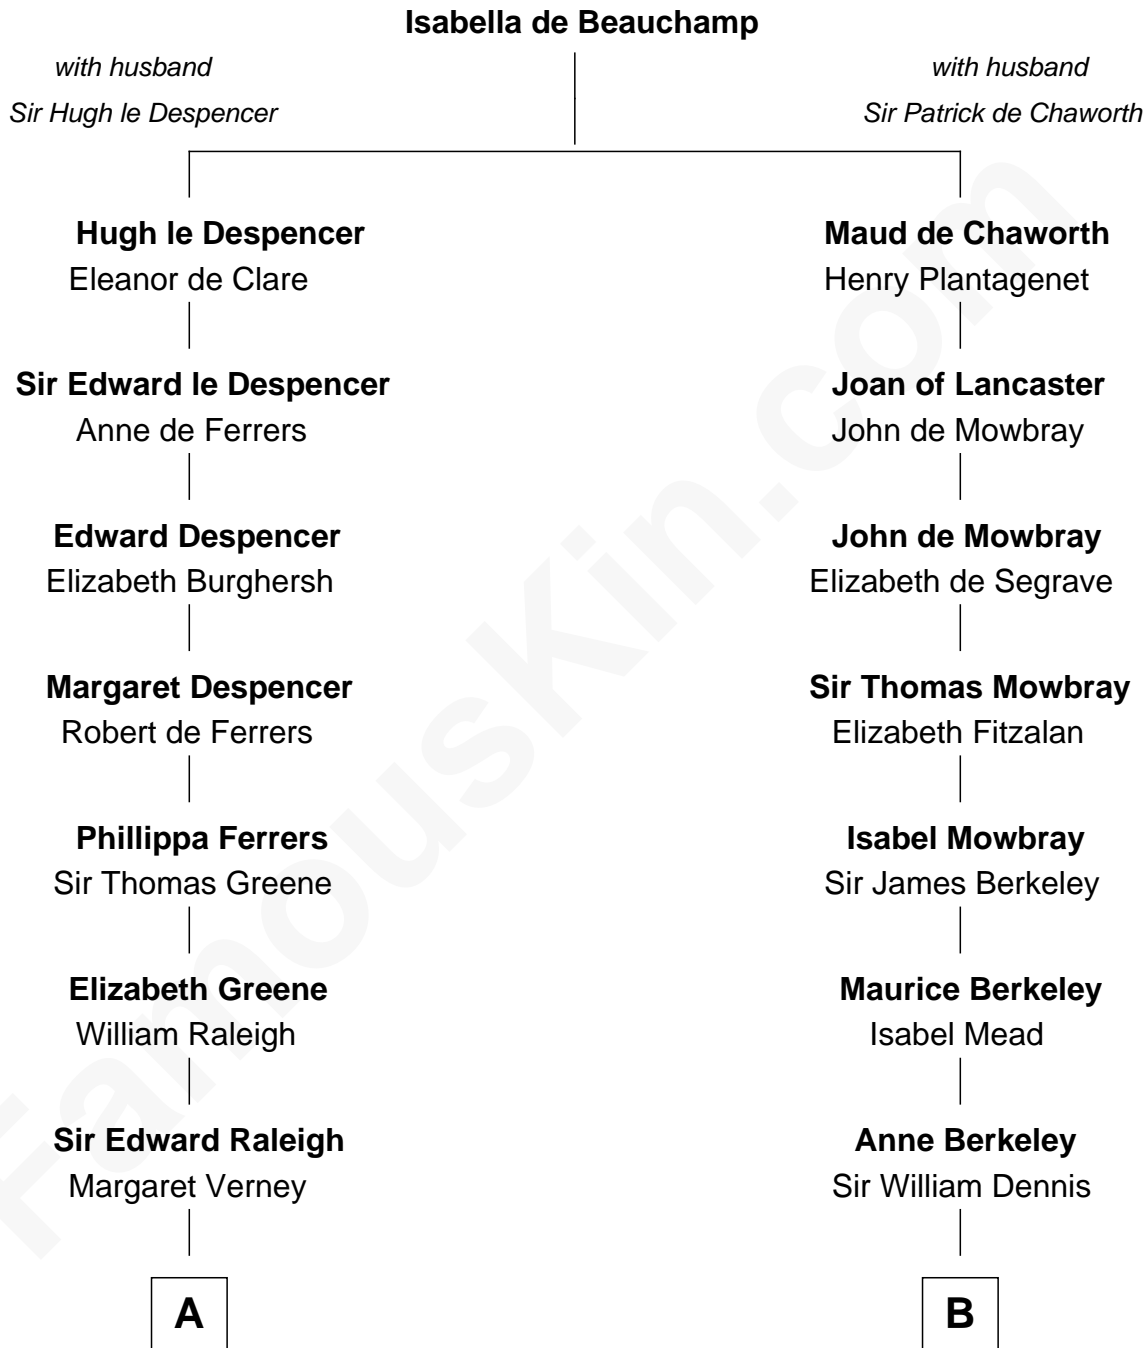

FamousKin.com

Relationship Chart of

Joseph Wharton

Founder of the Wharton School of Business

18th cousin 2 times removed of

Clare Eames

Silent Movie Actress

C

Deborah Fisher
William Wharton

Joseph Wharton

Founder, Wharton School of Business

D

Martha Cotton Thompson
Nathaniel Eames

Ithamer Bellows Eames

Emma Hayden

Harold Hayden Eames