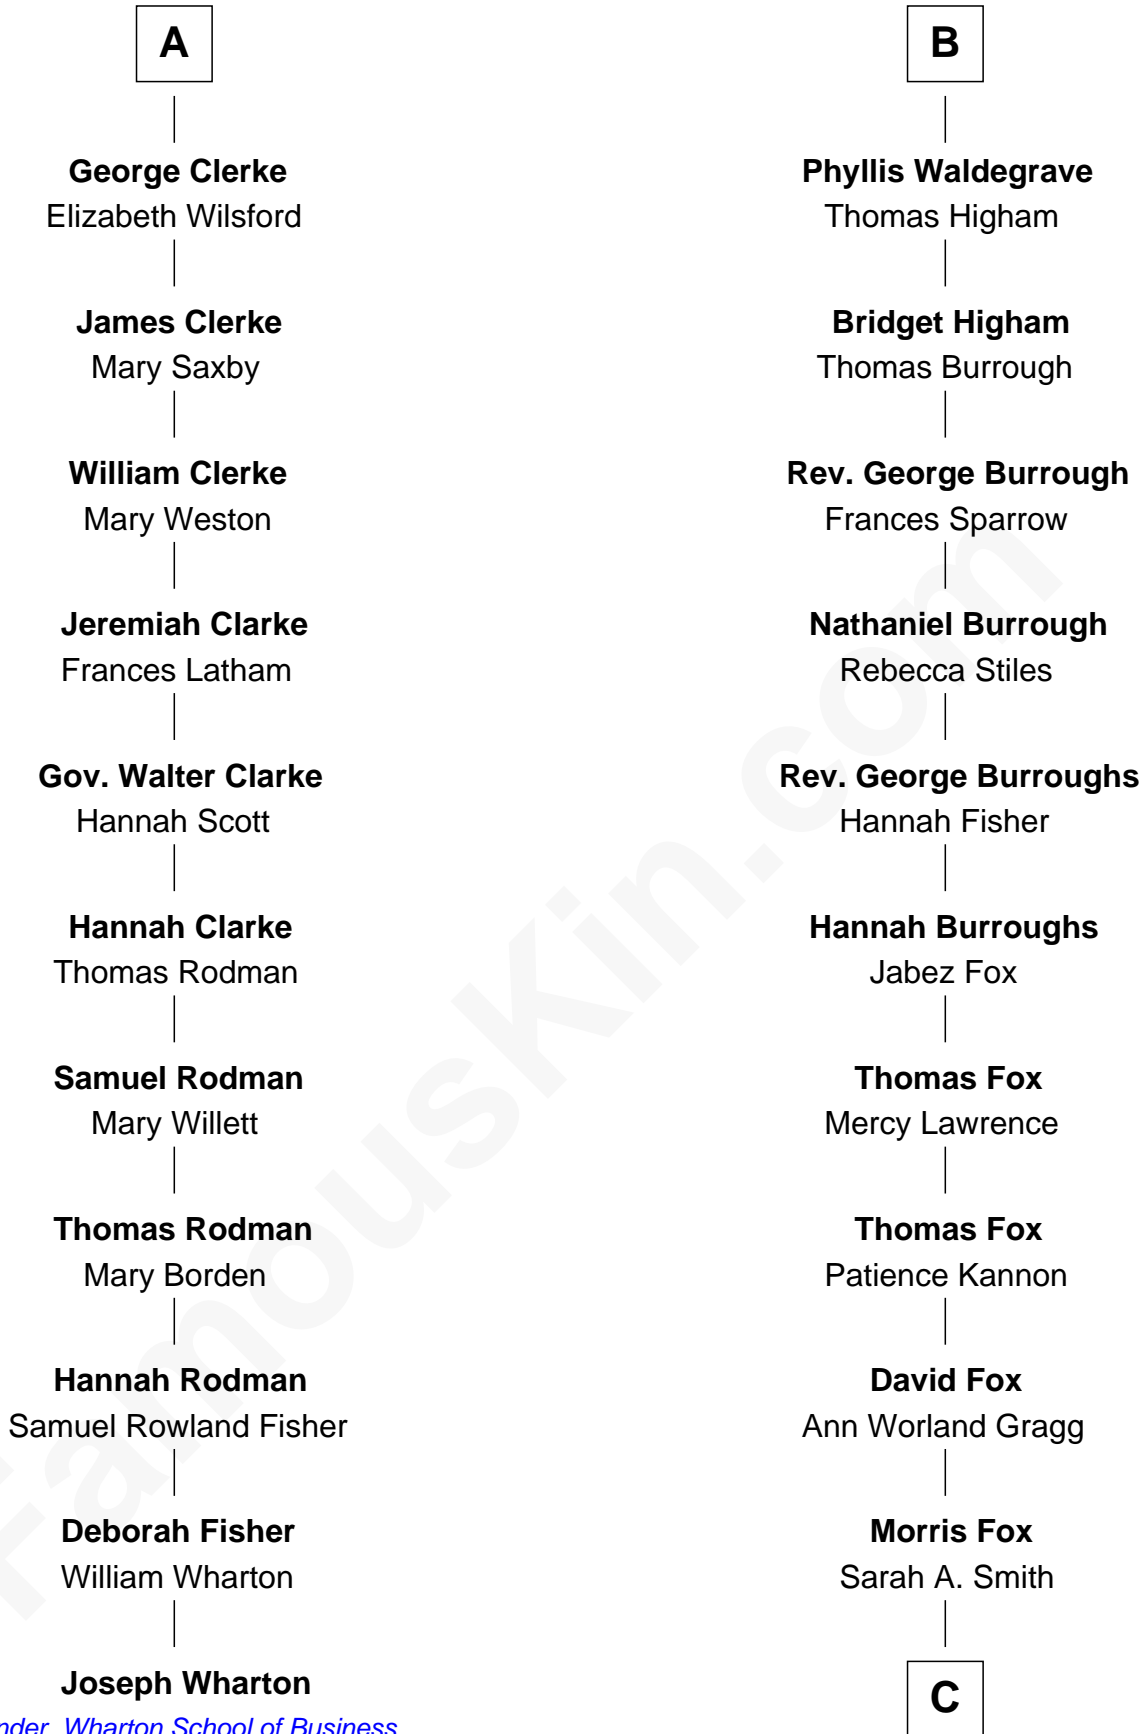

FamousKin.com

Relationship Chart of

Joseph Wharton

Founder of the Wharton School of Business

17th cousin 3 times removed of

Bob Moore

Co-Founder, Bob's Red Mill

C

—
Violette Fox

Daniel Francis Learnard

—
Clinton Morris Learnard

Gertrude Maud Yost

—
Doris Dell Learnard

Kenneth Earl Moore

—
Bob Moore

Co-Founder, Bob's Red Mill