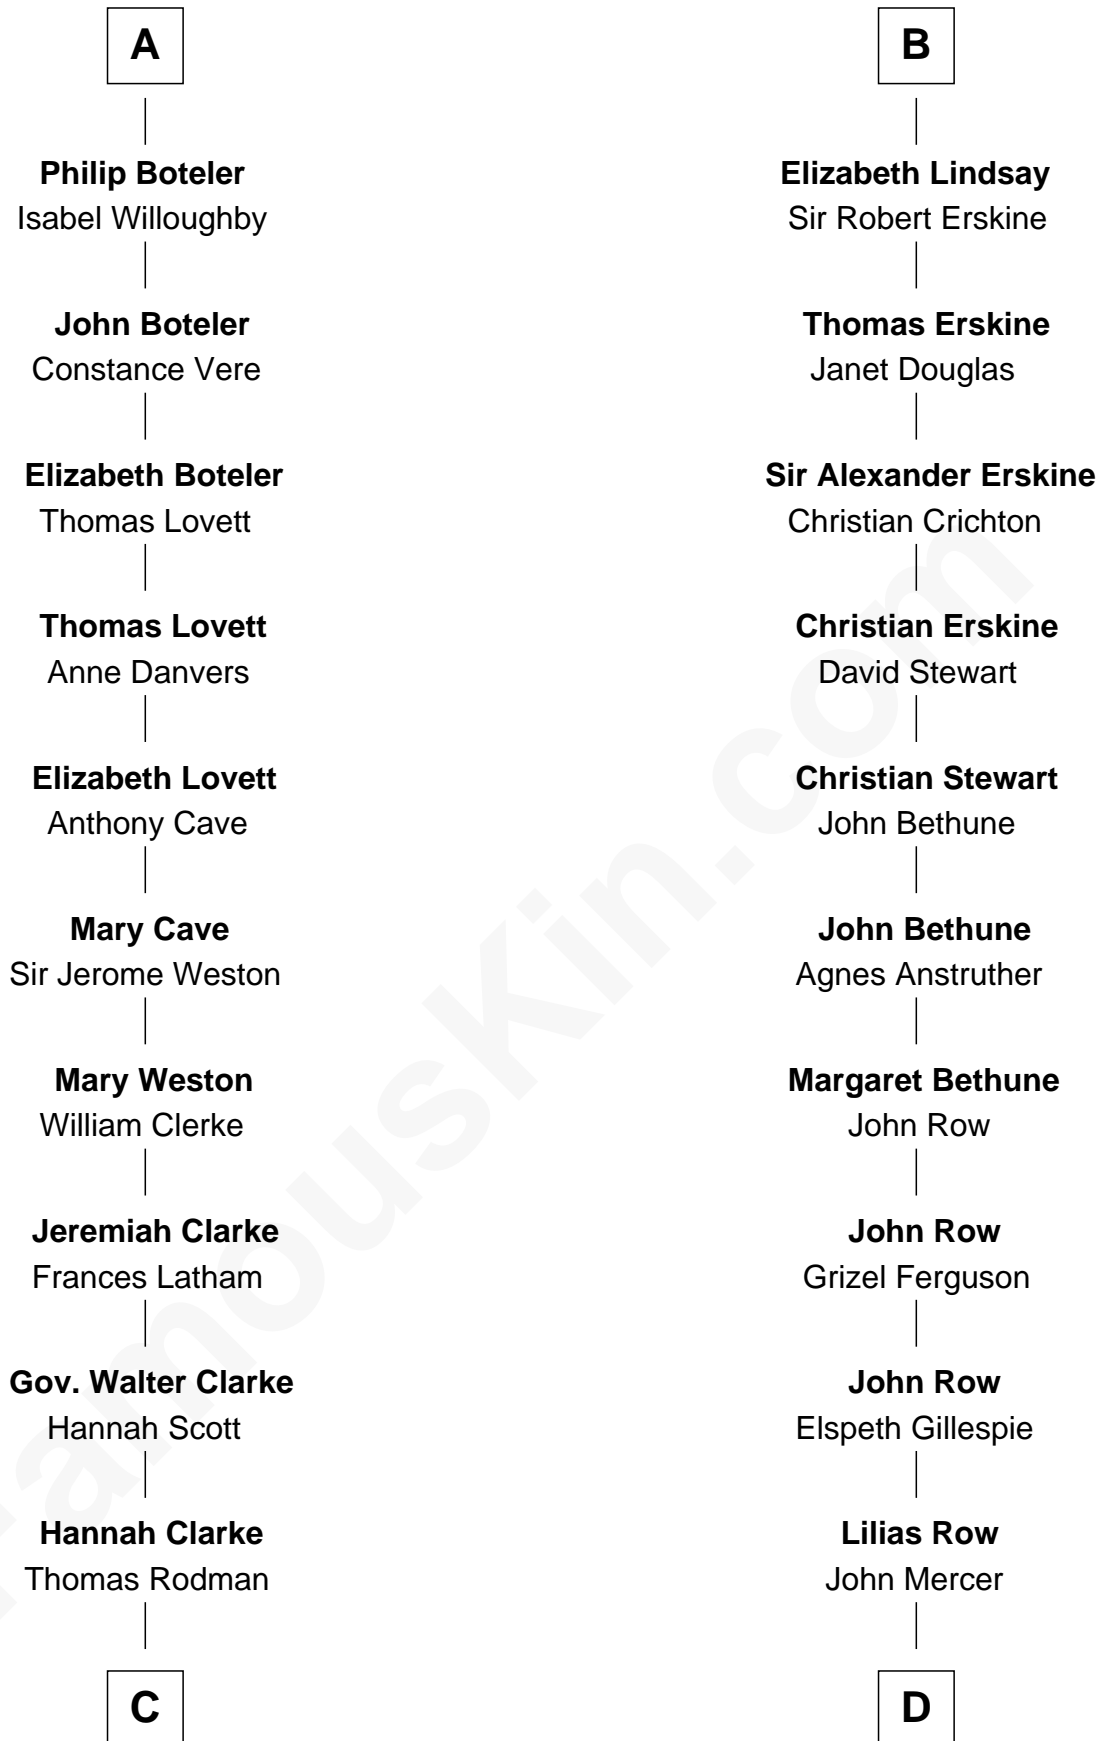

FamousKin.com

Relationship Chart of

Joseph Wharton

Founder of the Wharton School of Business

19th cousin 2 times removed of

General Hugh Mercer
American Revolution

David of Huntingdon
Maud of Chester

C

Samuel Rodman

Mary Willett

Thomas Rodman

Mary Borden

Hannah Rodman

Samuel Rowland Fisher

Deborah Fisher

William Wharton

Joseph Wharton

Founder, Wharton School of Business

D

Thomas Mercer

Isabel Smith

William Mercer

Anne Munro

General Hugh Mercer