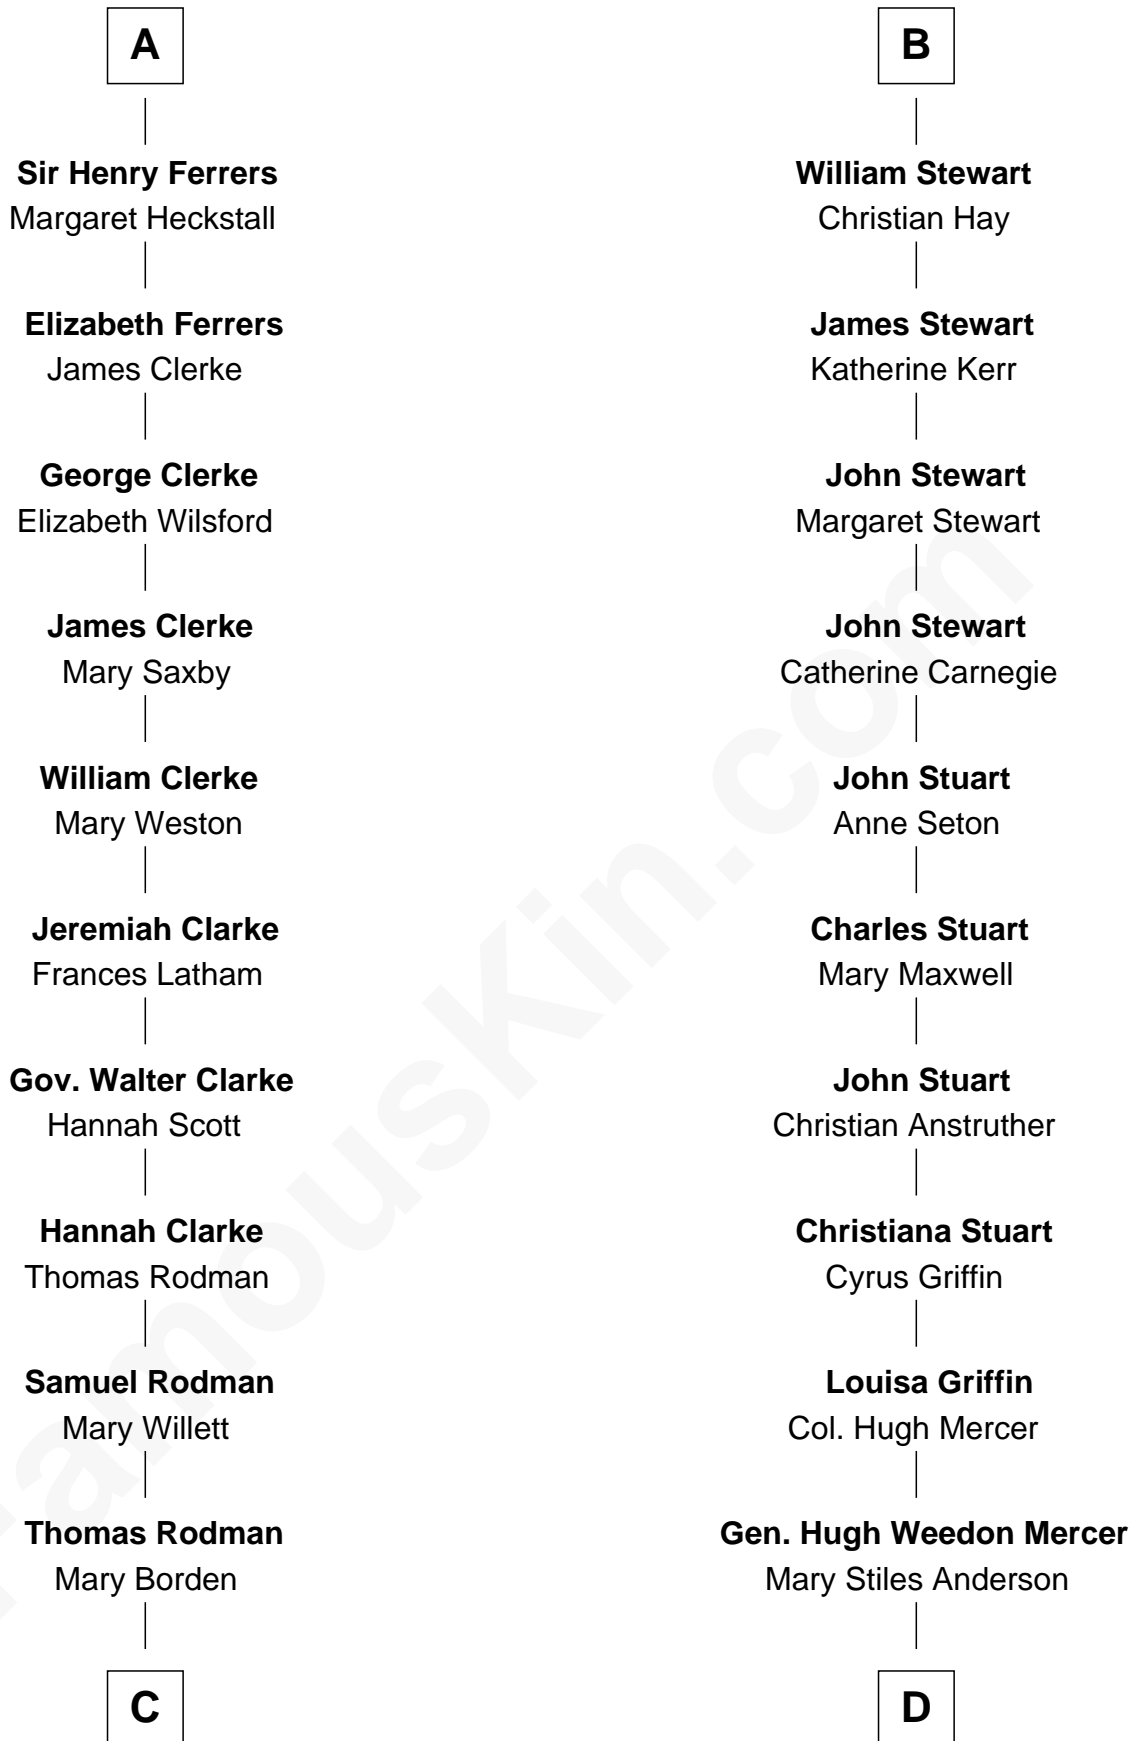

## Relationship Chart of

**Joseph Wharton**

*Founder of the Wharton School of Business*

19th cousin of

**Johnny Mercer**

*Songwriter and Co-Founder of Capitol Records*

**King Edward I**  
Eleanor of Castile

**C**

**Hannah Rodman**  
Samuel Rowland Fisher

**Deborah Fisher**  
William Wharton

**Joseph Wharton**  
*Founder, Wharton School of Business*

**D**

**George Anderson Mercer**  
Nanny Maury Herndon

**George Anderson Mercer**  
Lillian Elizabeth Ciucevich