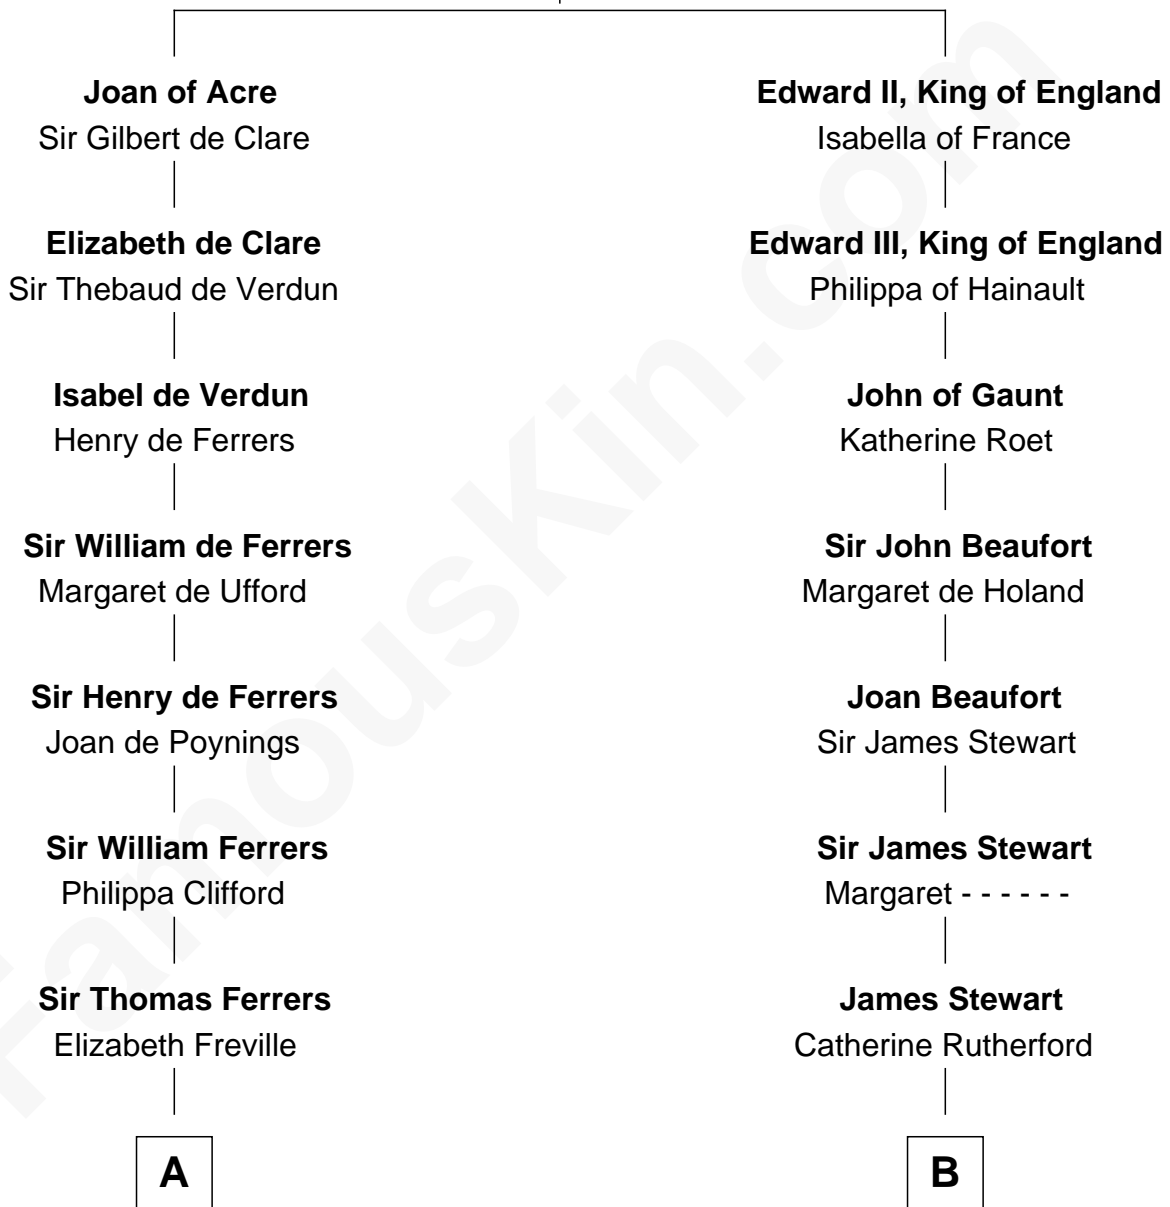

## Relationship Chart of

**Joseph Wharton**

*Founder of the Wharton School of Business*

19th cousin of

**Johnny Mercer**

*Songwriter and Co-Founder of Capitol Records*

**King Edward I**  
Eleanor of Castile

**C**

**Hannah Rodman**  
Samuel Rowland Fisher

**Deborah Fisher**  
William Wharton

**Joseph Wharton**  
*Founder, Wharton School of Business*

**D**

**George Anderson Mercer**  
Nanny Maury Herndon

**George Anderson Mercer**  
Lillian Elizabeth Ciucevich