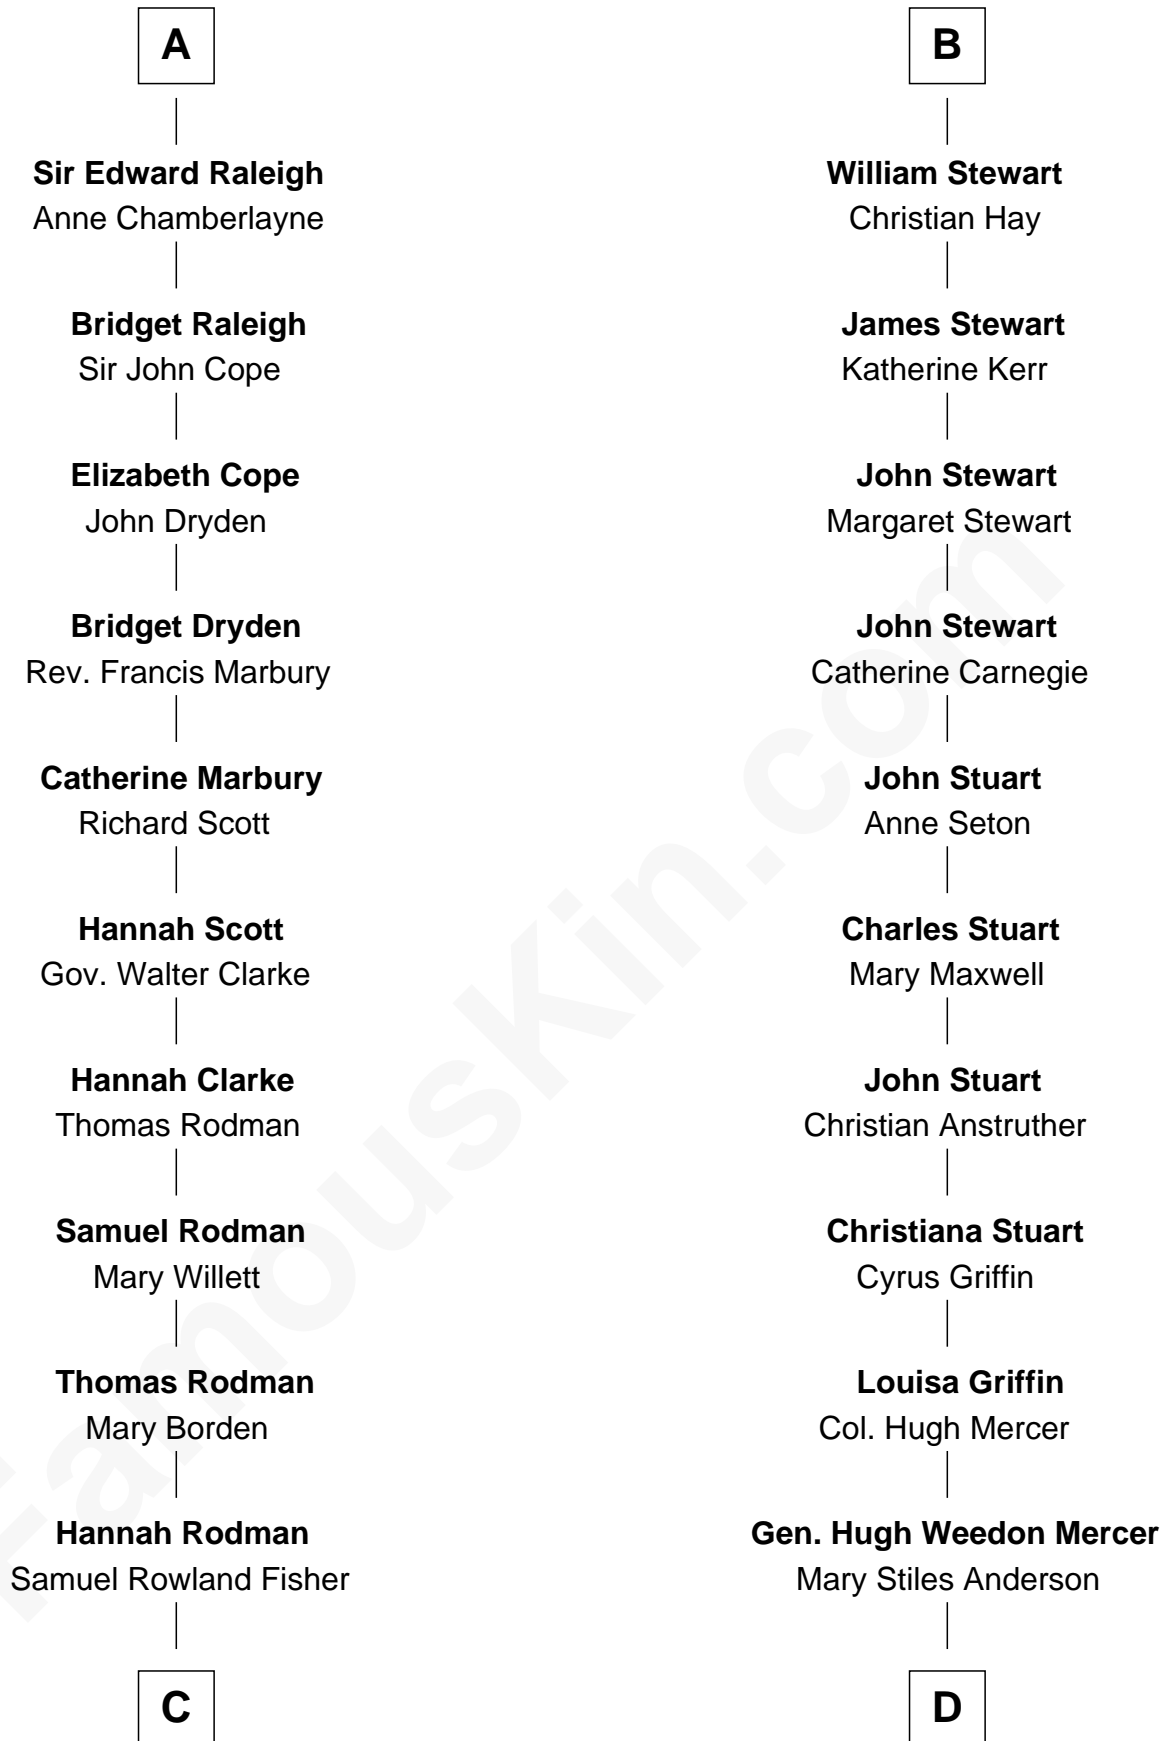

FamousKin.com

Relationship Chart of

Joseph Wharton

Founder of the Wharton School of Business

18th cousin 1 time removed of

Johnny Mercer

Songwriter and Co-Founder of Capitol Records

C

Deborah Fisher
William Wharton

Joseph Wharton

Founder, Wharton School of Business

D

George Anderson Mercer
Nanny Maury Herndon

George Anderson Mercer

Lillian Elizabeth Ciucevich

Johnny Mercer