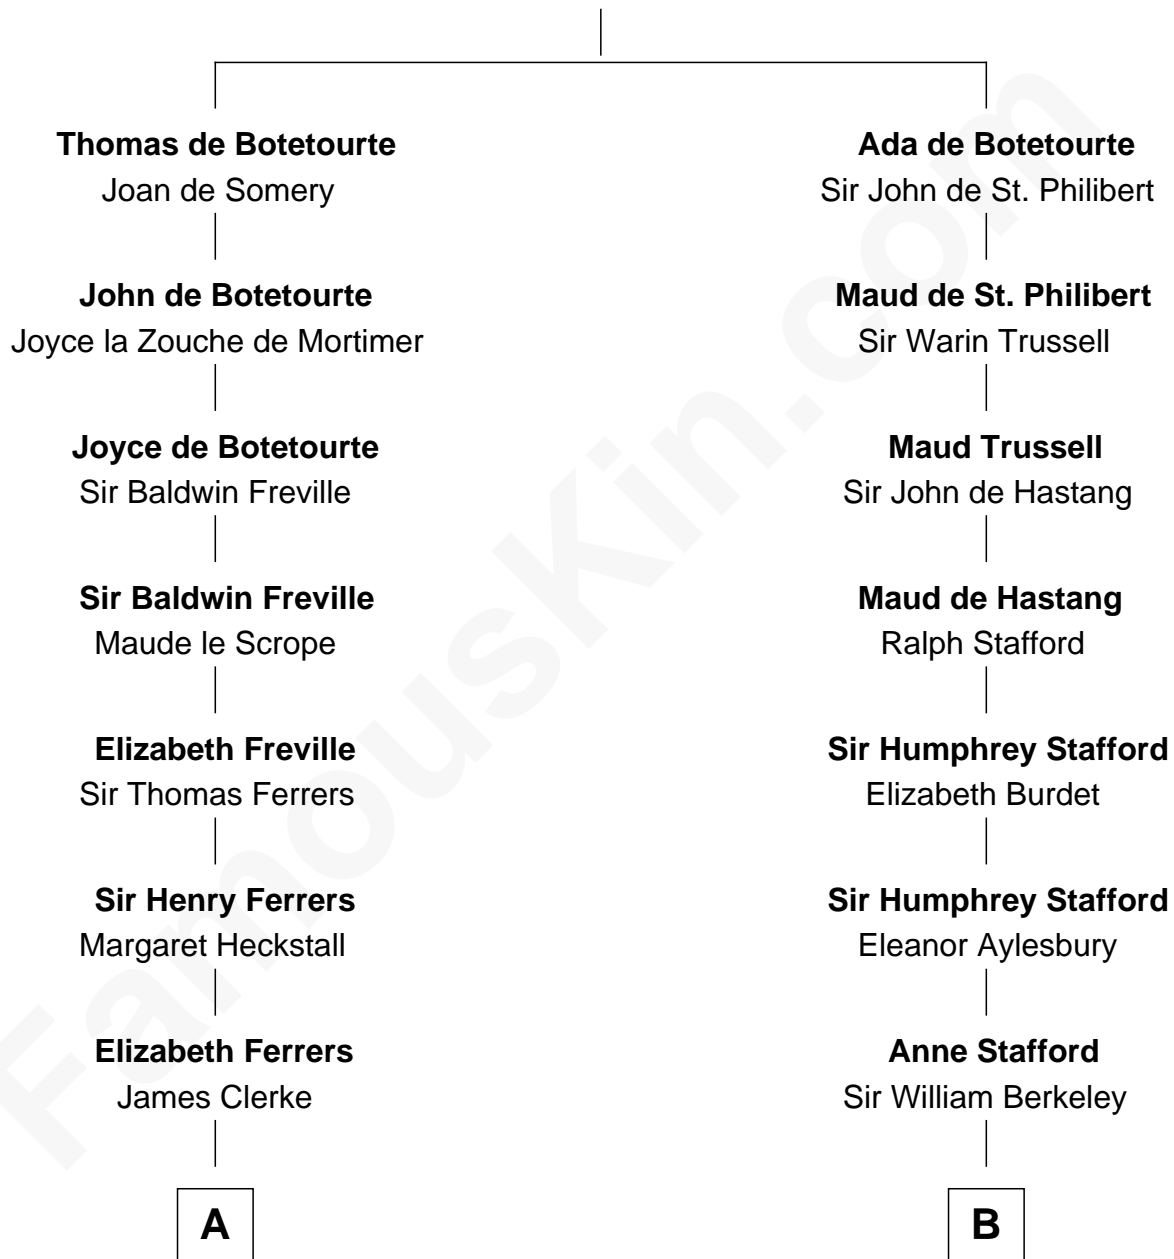

## Relationship Chart of

### Joseph Wharton

*Founder of the Wharton School of Business*

17th cousin 4 times removed of

**Robert Frost**

*Poet and Playwright*

**John de Botetourte**

Maud FitzThomas

**C**

**William Frost**

Sarah Holt

**Samuel Abbott Frost**

Mary Blunt

**William Prescott Frost**

Judith Colcord

**William Prescott Frost**

Isabella Moodie

**Robert Frost**

*Poet and Playwright*