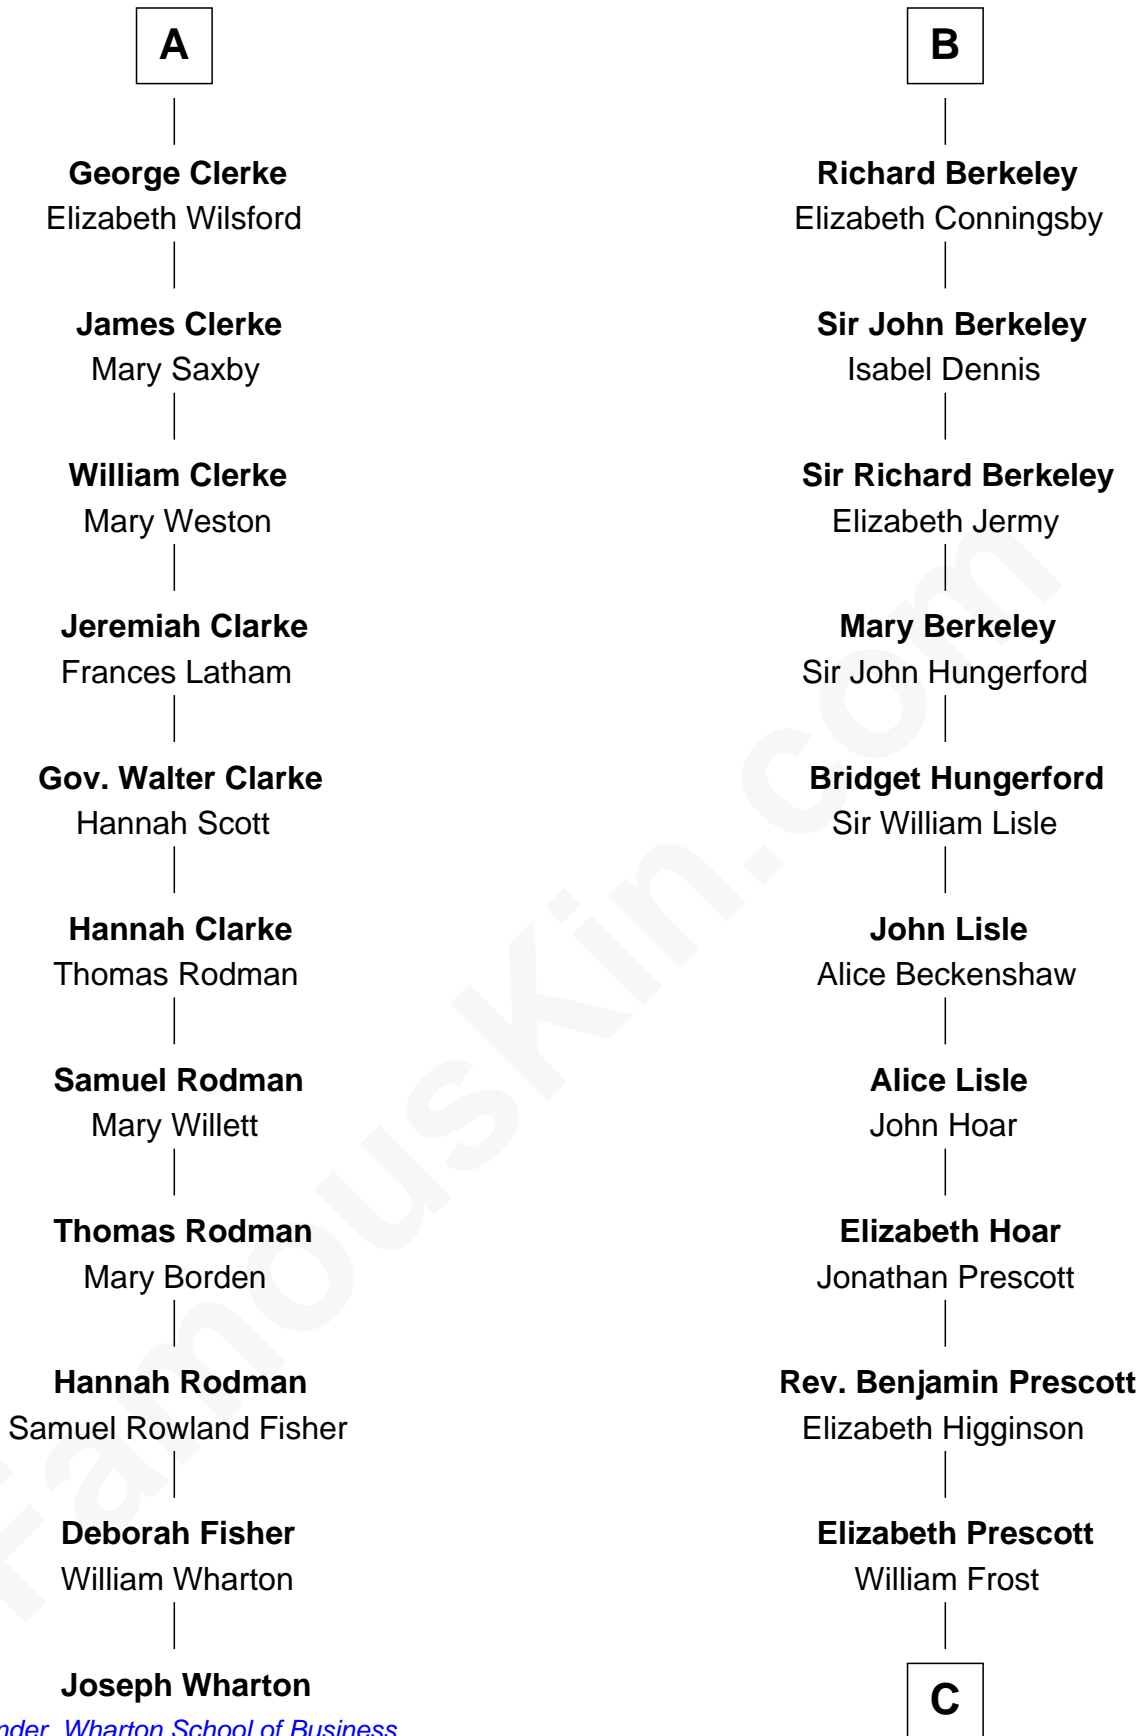

## Relationship Chart of

### Joseph Wharton

*Founder of the Wharton School of Business*

17th cousin 4 times removed of

**Robert Frost**

*Poet and Playwright*

**John de Botetourte**

Maud FitzThomas

**C**

**William Frost**

Sarah Holt

**Samuel Abbott Frost**

Mary Blunt

**William Prescott Frost**

Judith Colcord

**William Prescott Frost**

Isabella Moodie