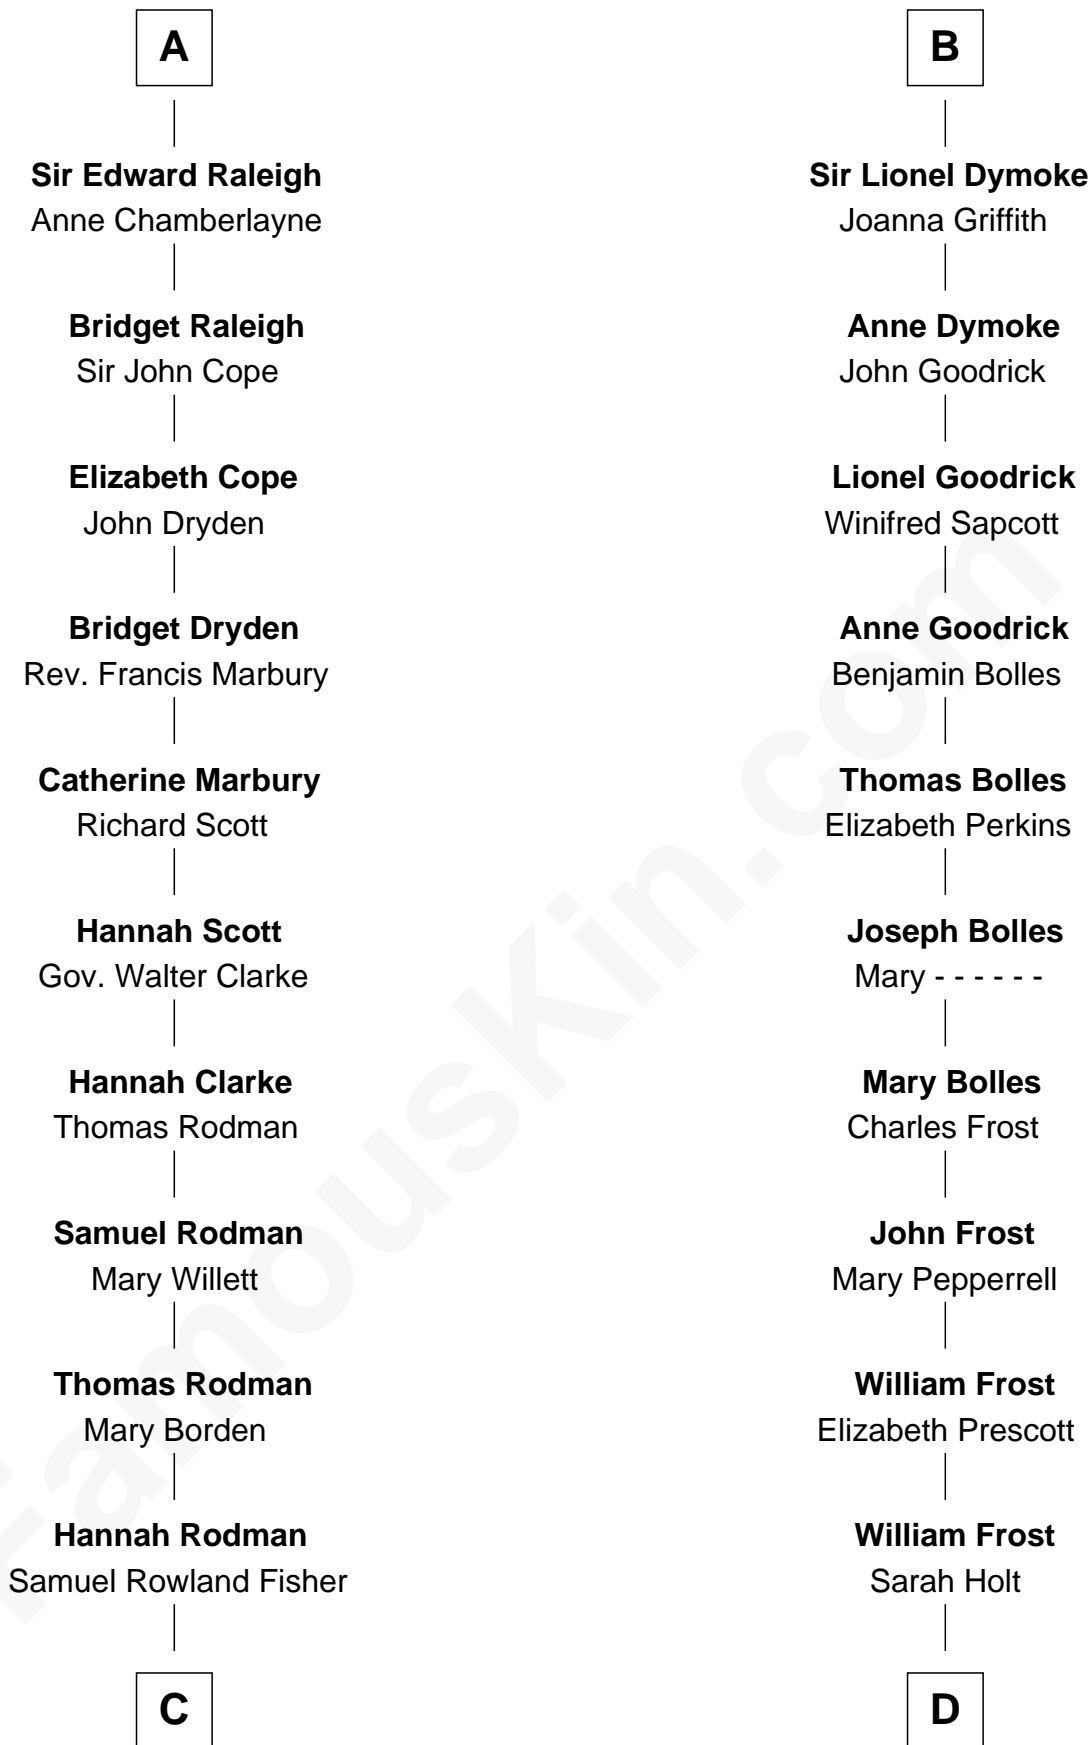

FamousKin.com

Relationship Chart of

Joseph Wharton

Founder of the Wharton School of Business

18th cousin 2 times removed of

Robert Frost

Poet and Playwright

C

Deborah Fisher
William Wharton

Joseph Wharton

Founder, Wharton School of Business

D

Samuel Abbott Frost
Mary Blunt

William Prescott Frost

Judith Colcord

William Prescott Frost