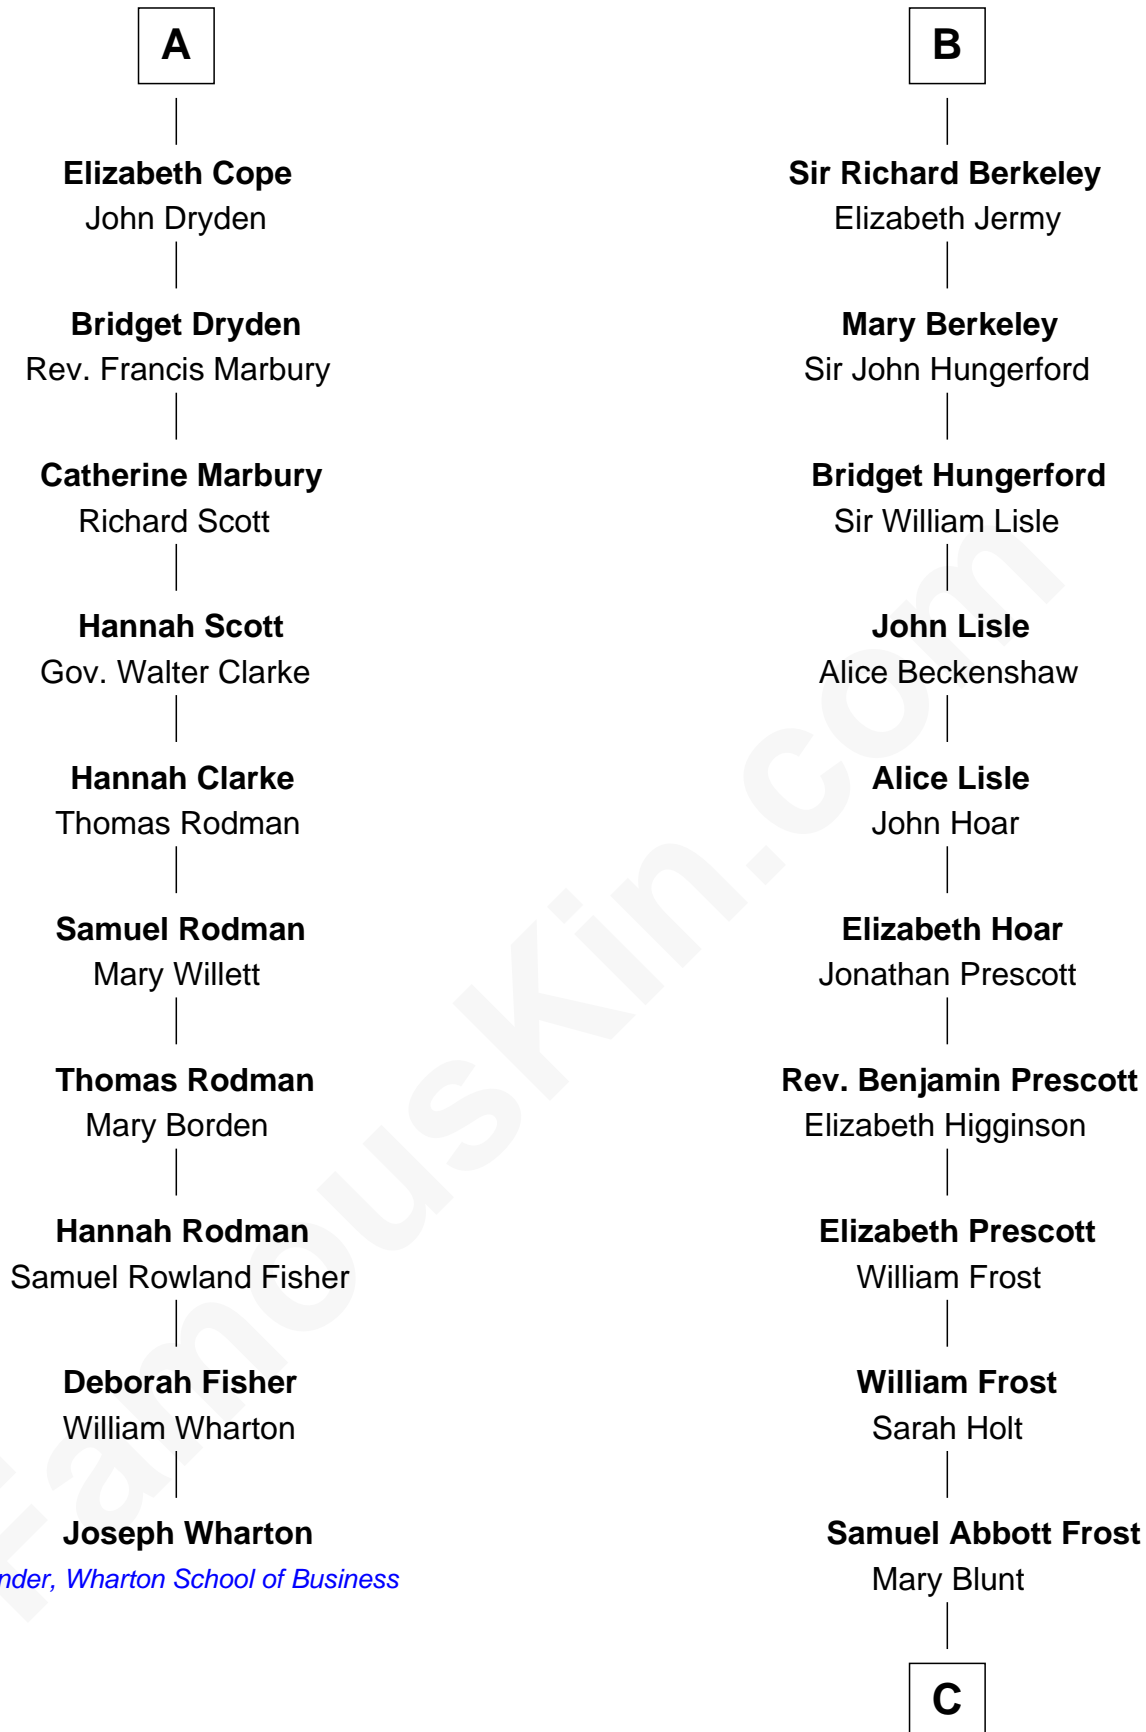

FamousKin.com

Relationship Chart of

Joseph Wharton

Founder of the Wharton School of Business

16th cousin 3 times removed of

Robert Frost

Poet and Playwright

C