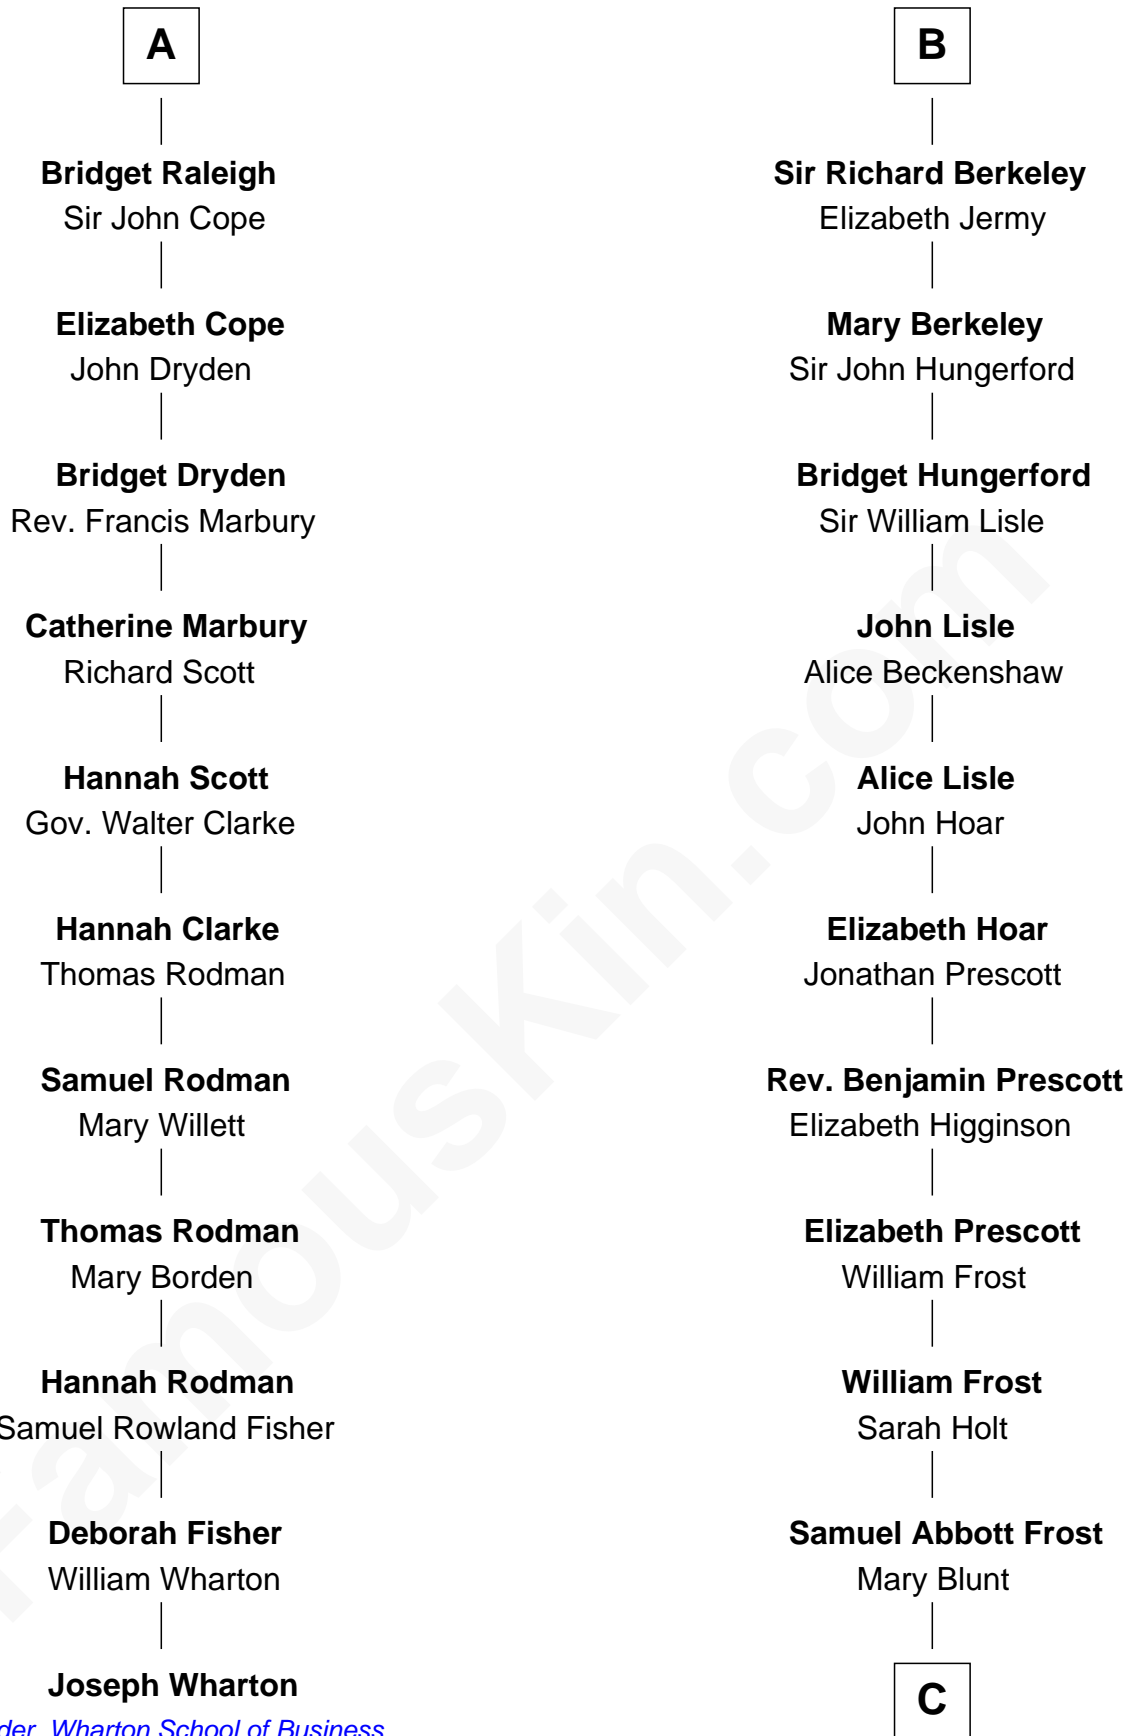

FamousKin.com

Relationship Chart of

Joseph Wharton

Founder of the Wharton School of Business

17th cousin 2 times removed of

Robert Frost

Poet and Playwright

Edmund Fitzalan

Alice de Warenne

C

William Prescott Frost

Judith Colcord

William Prescott Frost

Isabella Moodie

Robert Frost

Poet and Playwright