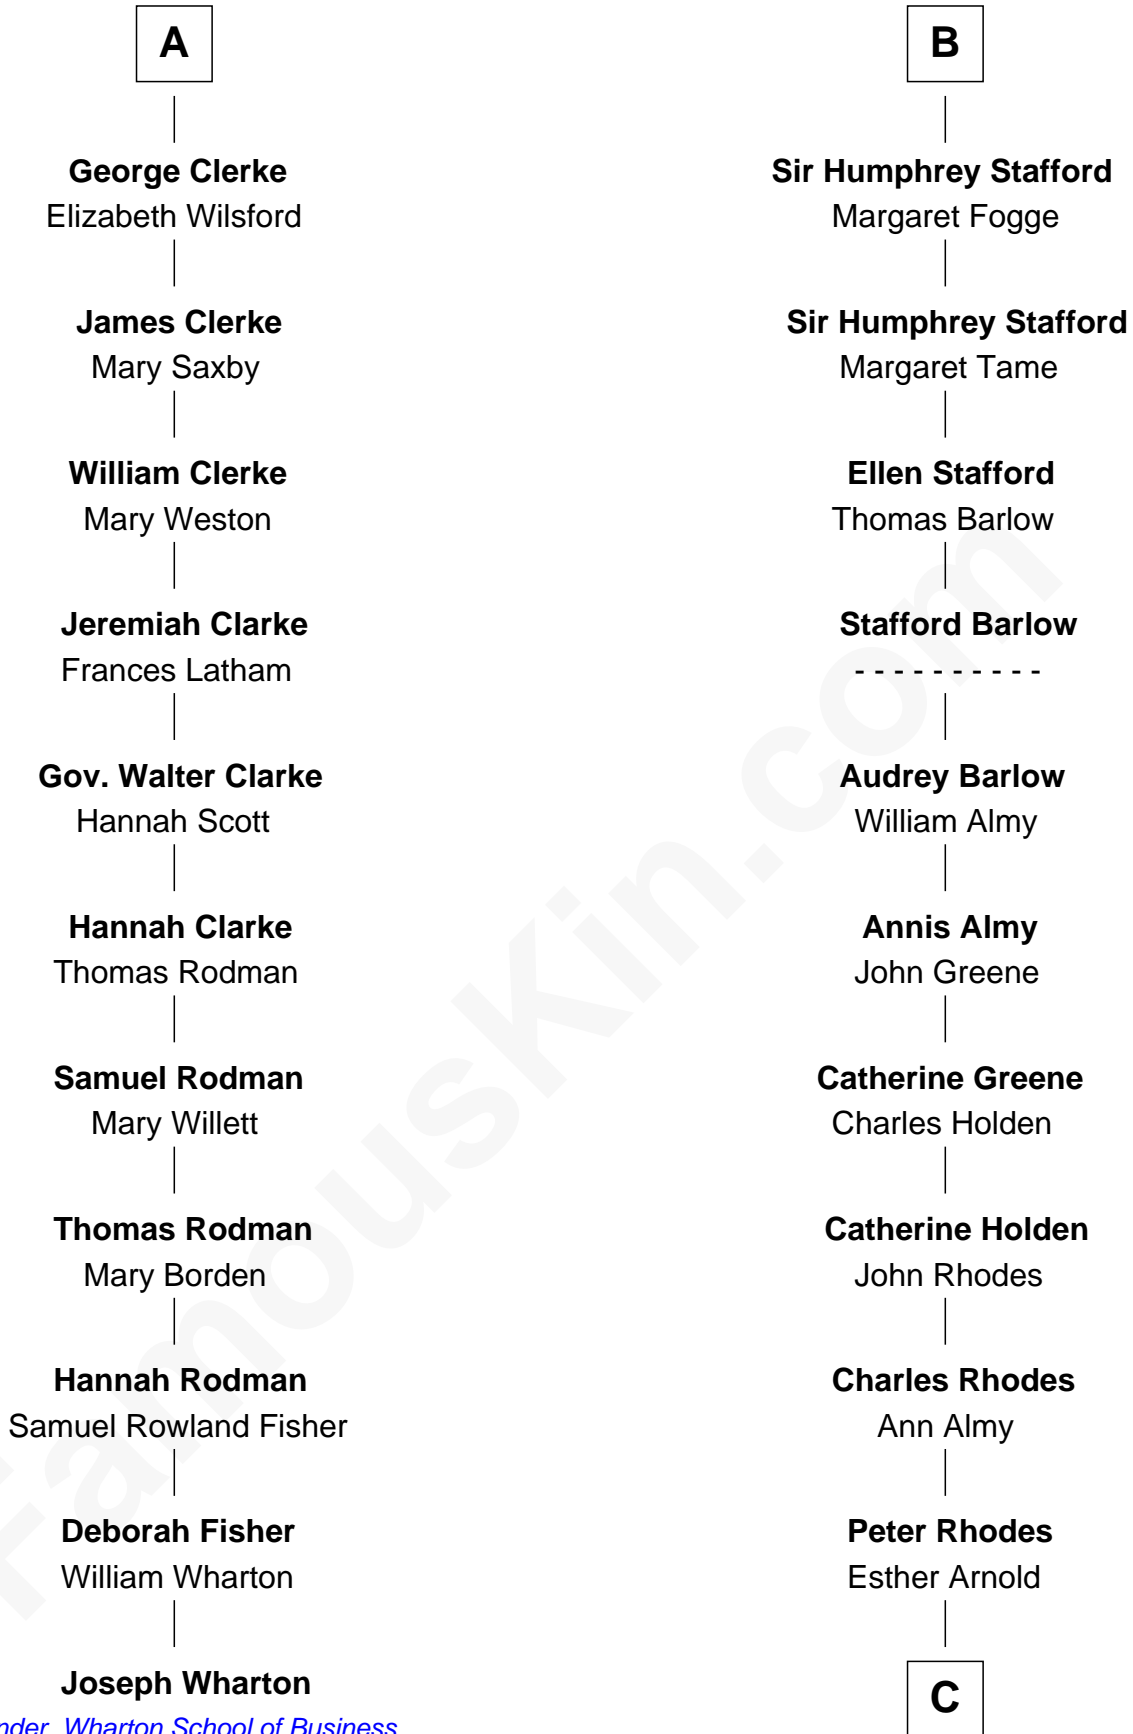

FamousKin.com

Relationship Chart of

Joseph Wharton

Founder of the Wharton School of Business

17th cousin 3 times removed of

Benton MacKaye

Co-Founder, Appalachian Trail

C

Phoebe Rhodes

Josiah Medbery

Rev. Nicholas Medbery

Rebecca Belknap Stetson

Mary Ellen Keith Medbery

James Morrison Steele MacKaye

Benton MacKaye

Co-Founder, Appalachian Trail