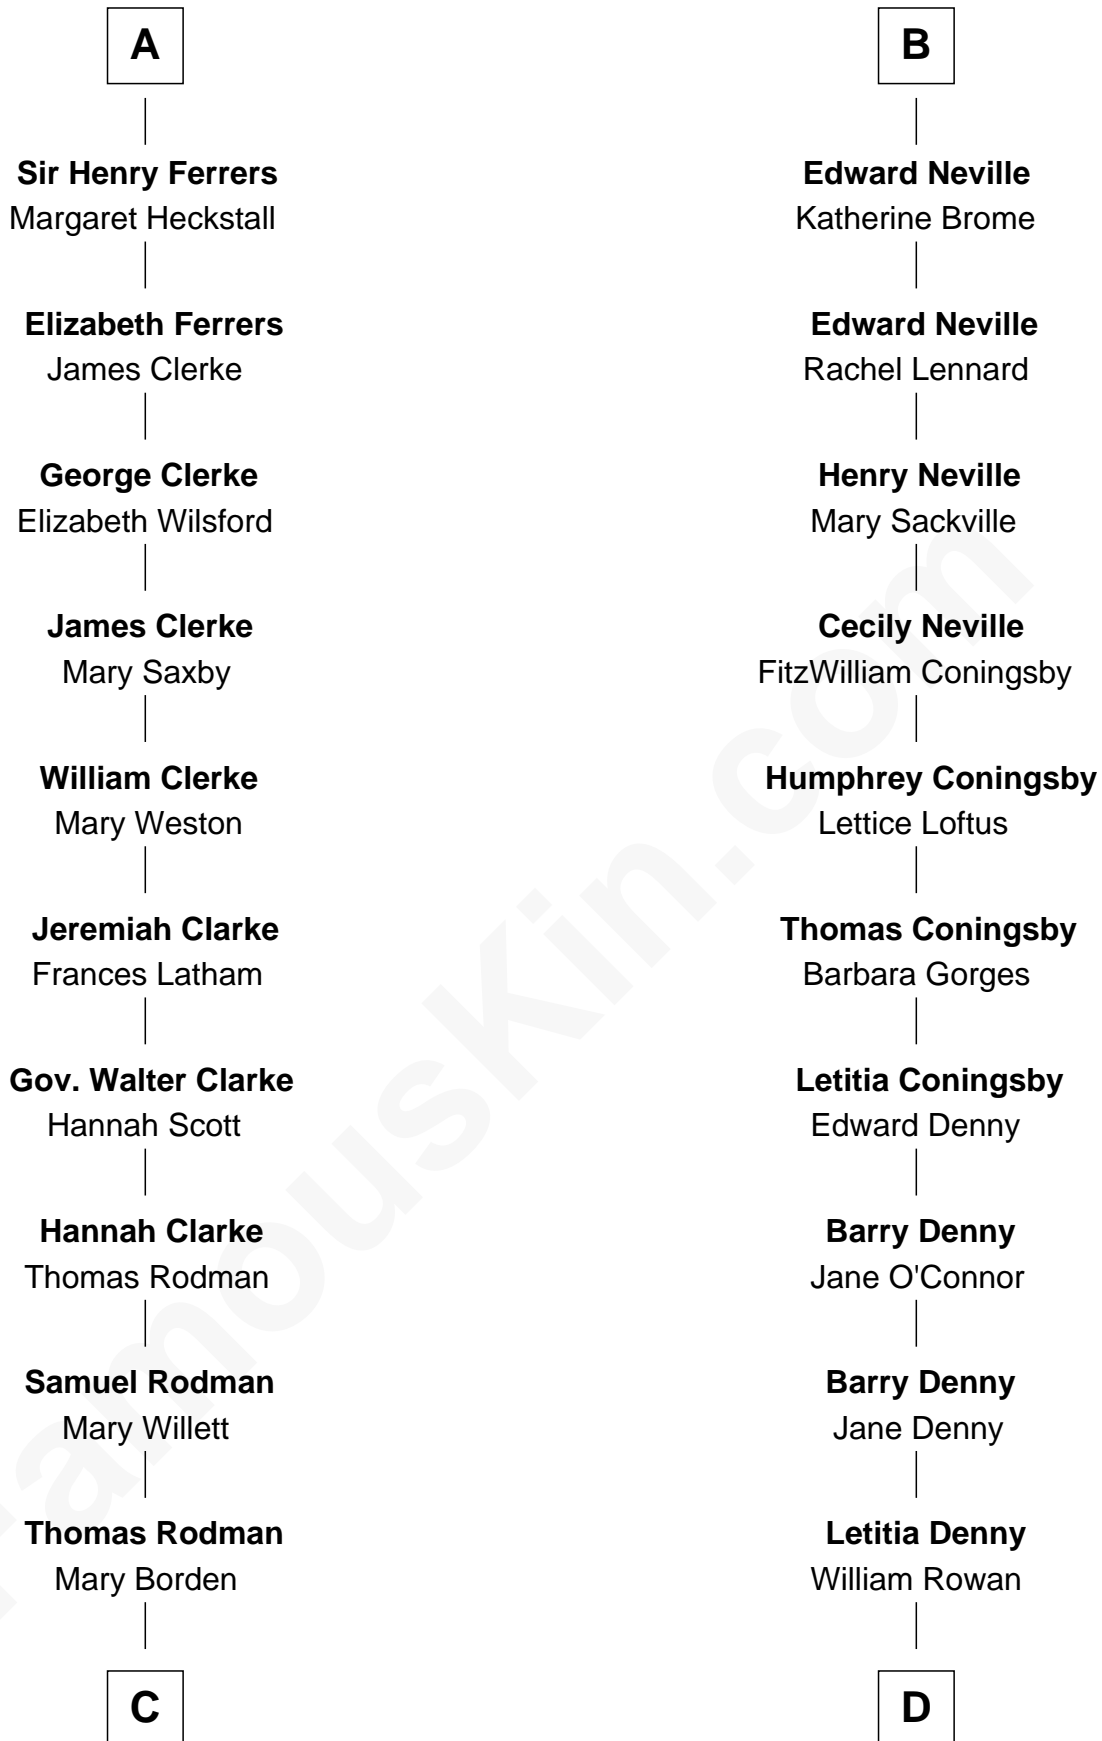

FamousKin.com

Relationship Chart of

Joseph Wharton

Founder of the Wharton School of Business

19th cousin 1 time removed of

Anthony West

Novelist and writer for the New Yorker

C

Hannah Rodman
Samuel Rowland Fisher

Deborah Fisher
William Wharton

Joseph Wharton
Founder, Wharton School of Business

D

Arabella Rowan
Charles George Fairfield

Charles Fairfield
Isabella Campbell Mackenzie

Cicily Isabel Fairfield
Herbert George Wells

Anthony West
British Novelist