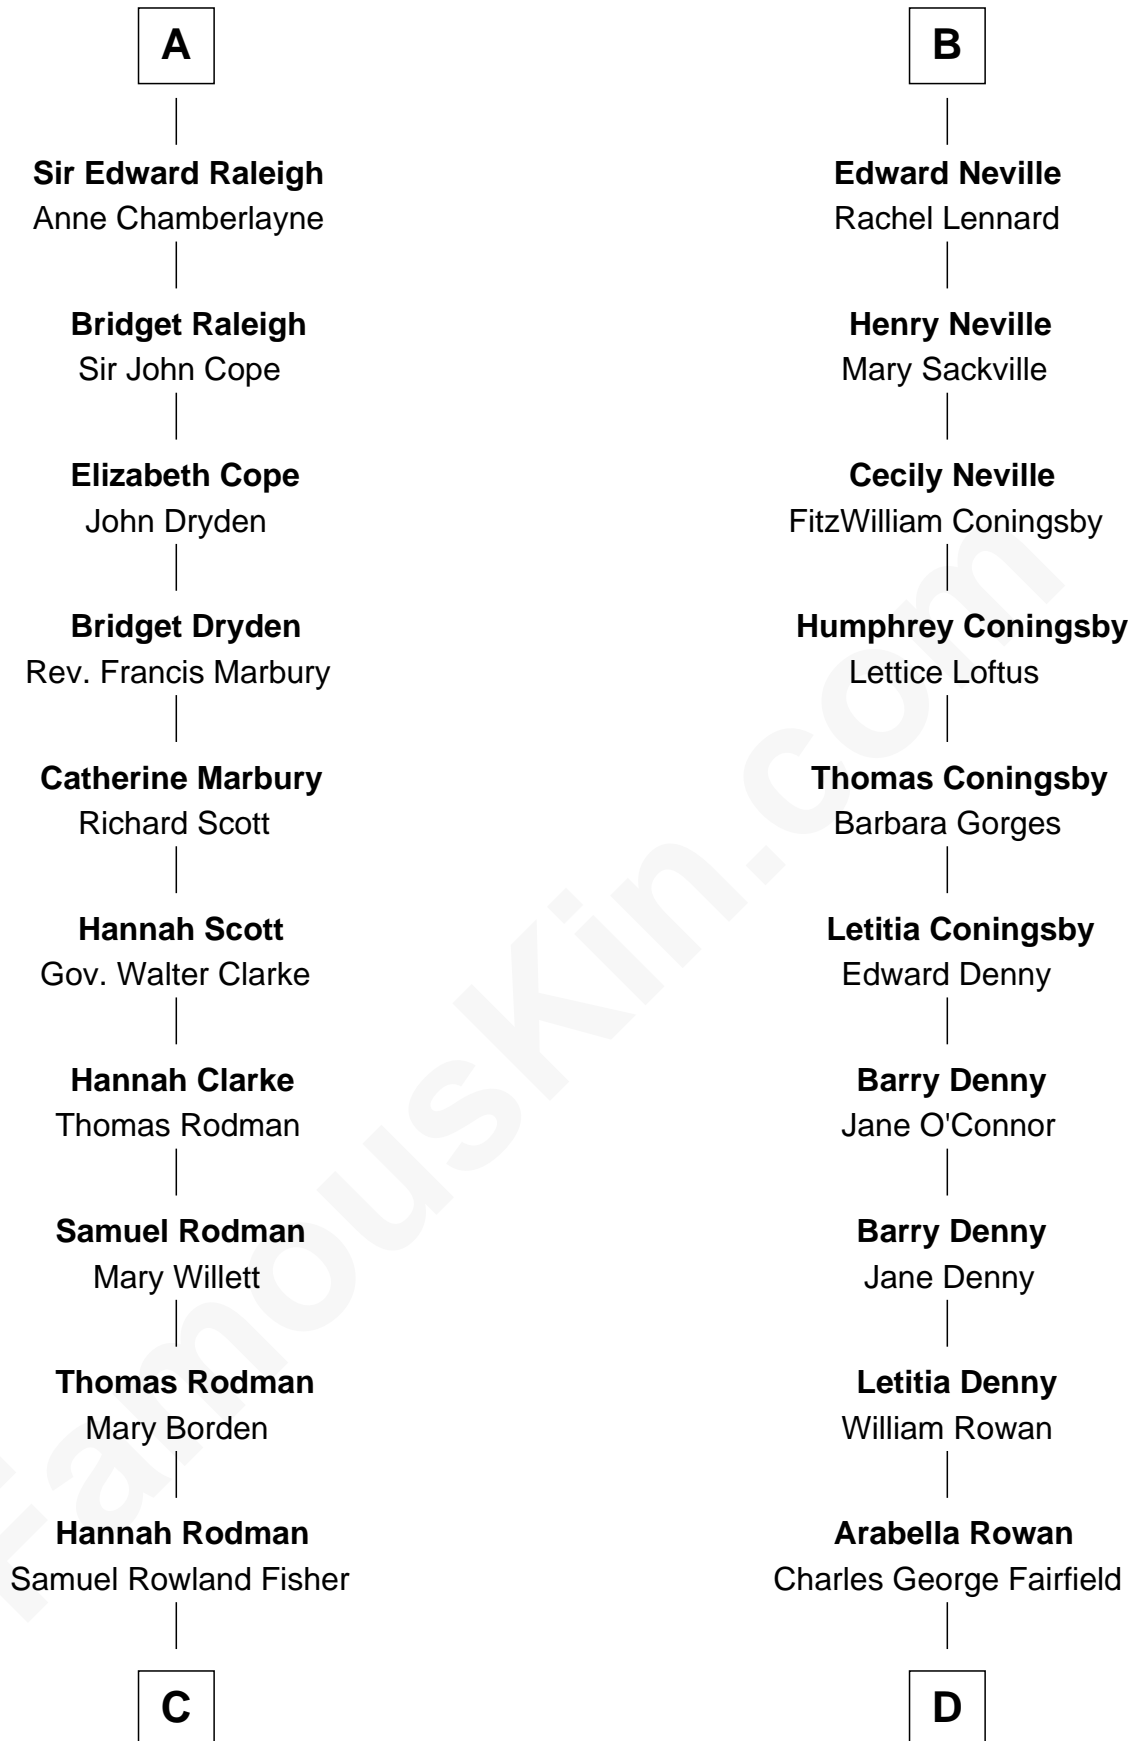

## Relationship Chart of

### Joseph Wharton

*Founder of the Wharton School of Business*

18th cousin 1 time removed of

### Anthony West

*Novelist and writer for the New Yorker*

**Sir Hugh I de Audley**

Iseult de Mortimer

**C**

**Deborah Fisher**  
William Wharton

**Joseph Wharton**

*Founder, Wharton School of Business*

**D**

**Charles Fairfield**  
Isabella Campbell Mackenzie

**Cicily Isabel Fairfield**  
Herbert George Wells

**Anthony West**

*British Novelist*

FamousKin.com