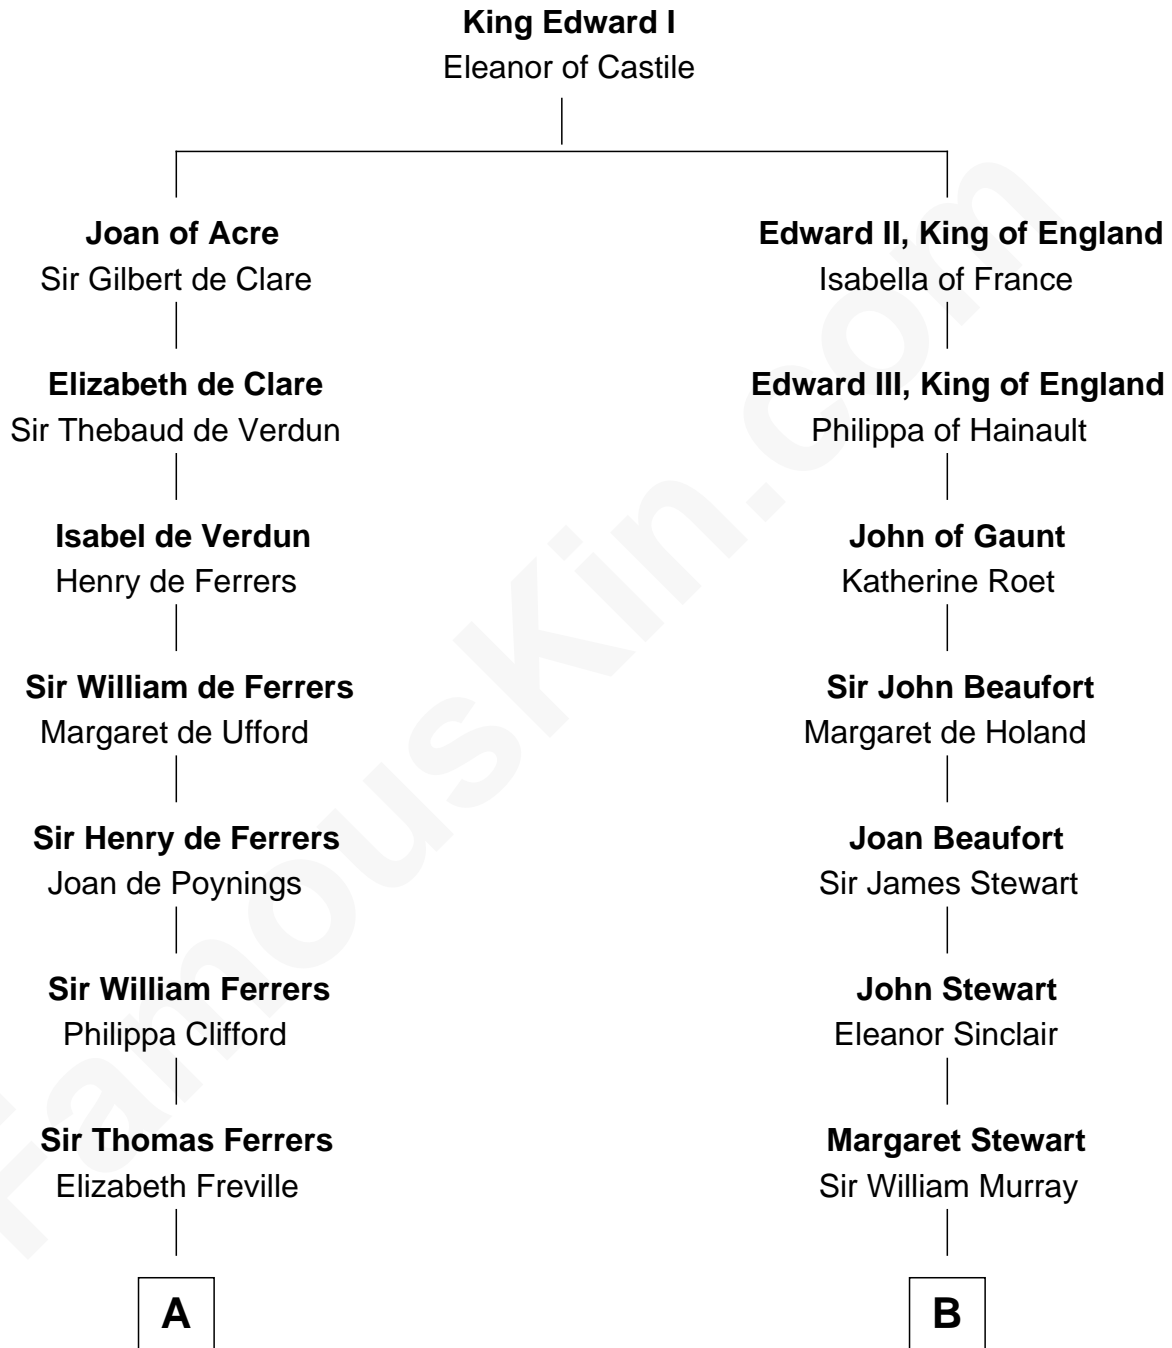

FamousKin.com

Relationship Chart of

Joseph Wharton

Founder of the Wharton School of Business

13th cousin 6 times removed of

Major John Pitcairn

British Commander at Battle of Lexington

C

—
Hannah Rodman
Samuel Rowland Fisher

—
Deborah Fisher
William Wharton

—
Joseph Wharton
Founder, Wharton School of Business

FamousKin.com