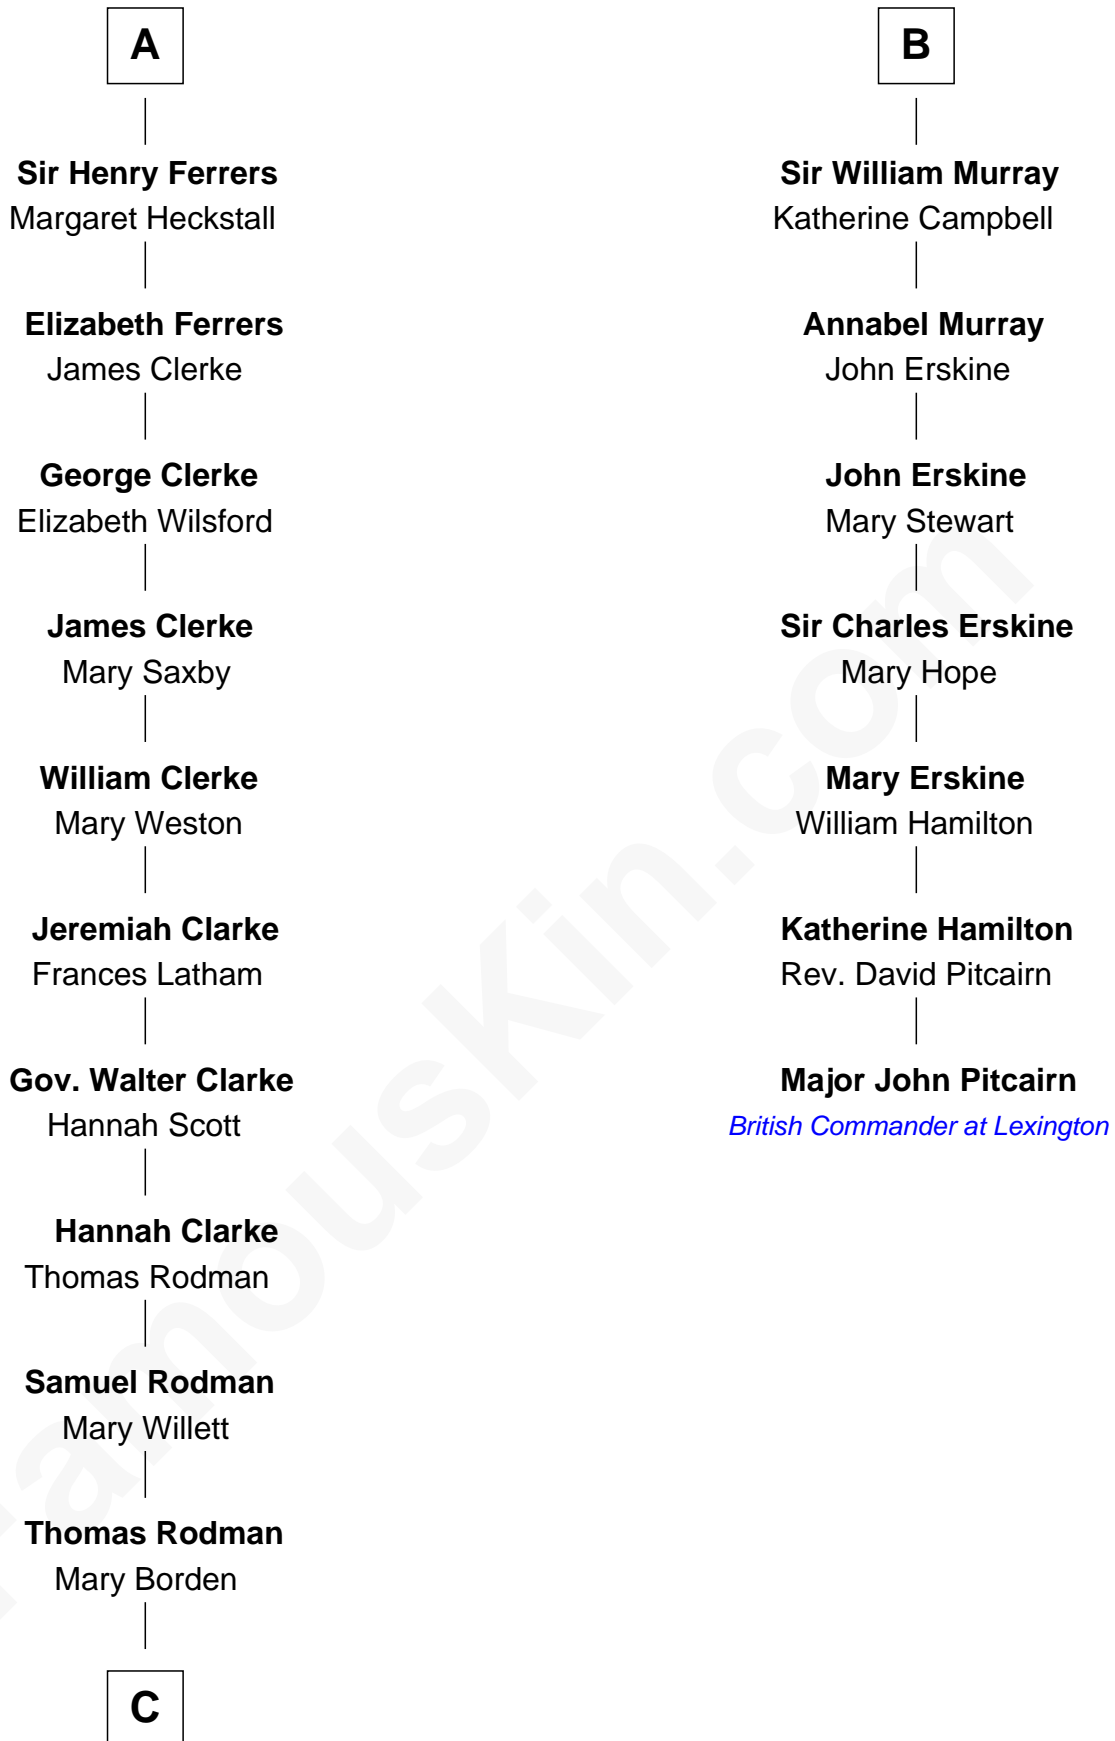

FamousKin.com

Relationship Chart of

Joseph Wharton

Founder of the Wharton School of Business

13th cousin 6 times removed of

Major John Pitcairn

British Commander at Battle of Lexington

C

—
Hannah Rodman
Samuel Rowland Fisher

—
Deborah Fisher
William Wharton

—
Joseph Wharton
Founder, Wharton School of Business

FamousKin.com