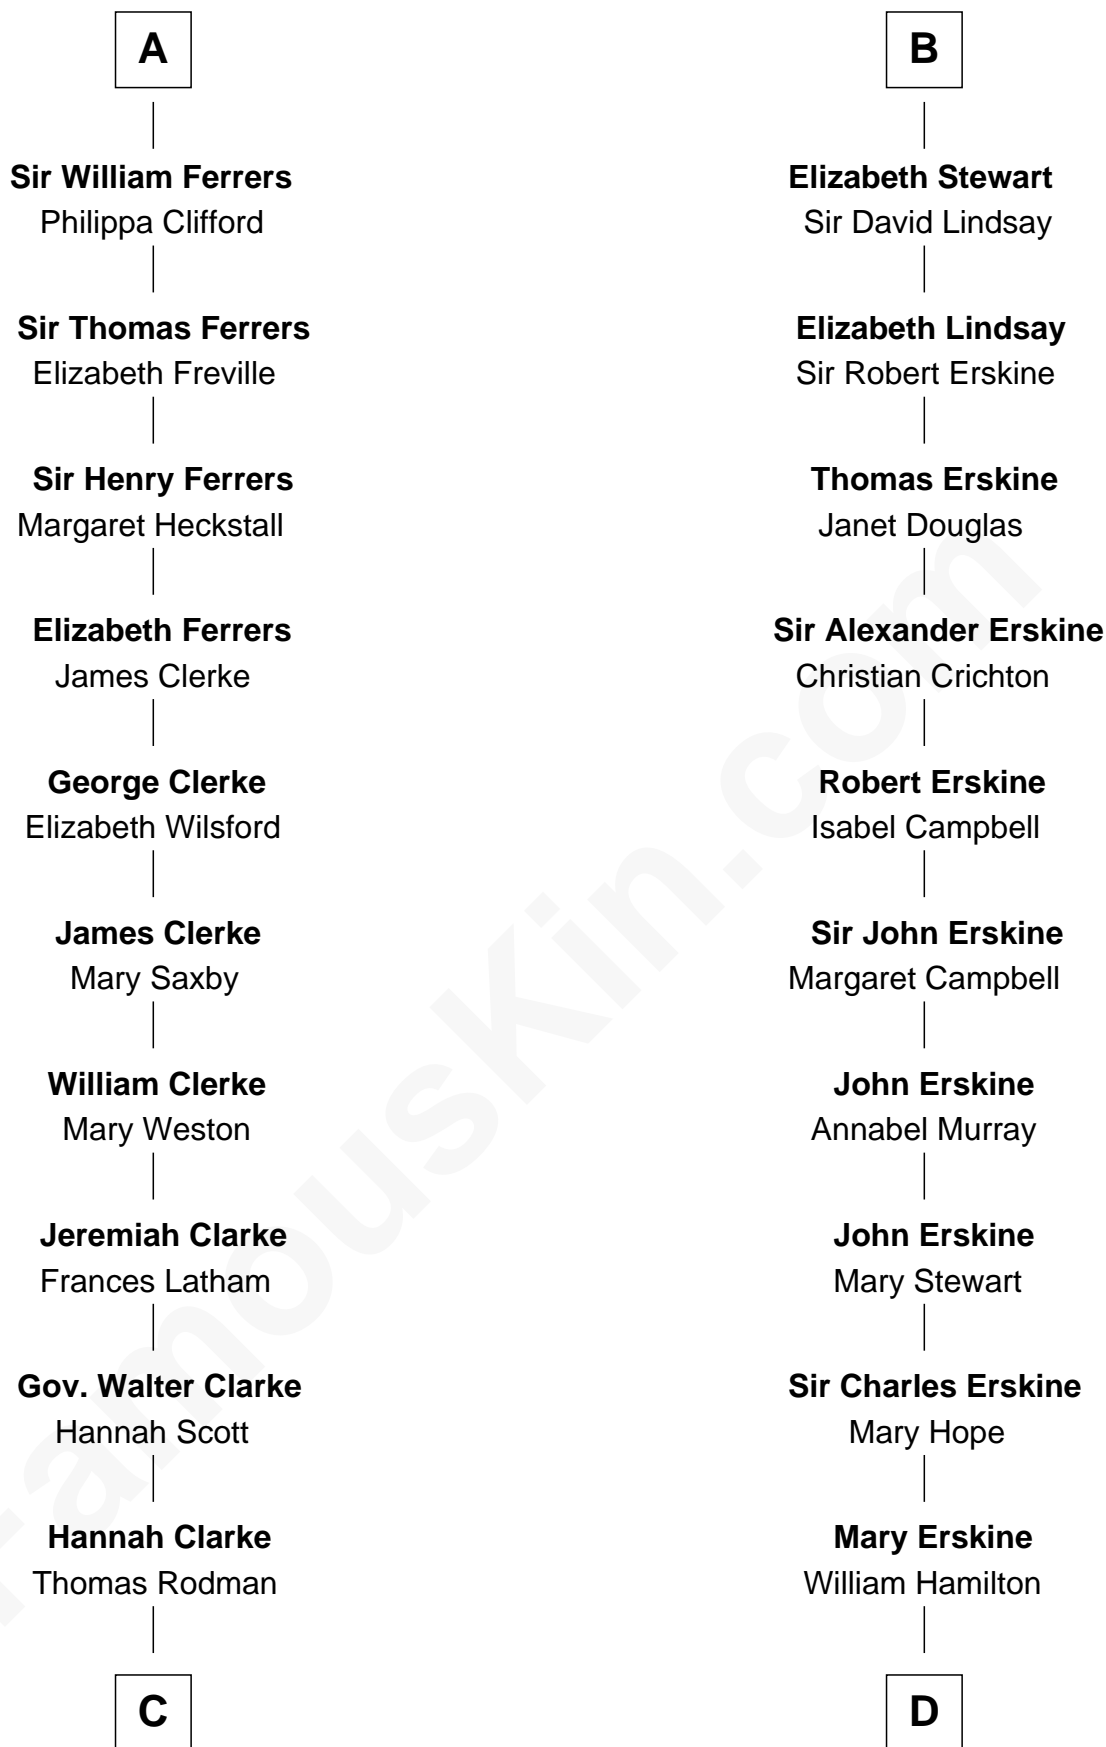

FamousKin.com

Relationship Chart of

Joseph Wharton

Founder of the Wharton School of Business

18th cousin 3 times removed of

Major John Pitcairn

British Commander at Battle of Lexington

Hugh de Kevelioc
Bertrade de Montfort

Sir Henry de Ferrers
Joan de Poynings

A

Maud of Chester
David of Huntingdon

Isabella of Huntingdon
Robert de Bruce

Robert de Bruce
Isabella de Clare

Sir Robert de Brus
Marjorie of Carrick

Robert I, King of Scotland
Isabella of Mar

Marjorie Bruce
Walter Stewart

Robert II, King of Scotland
Euphemia of Ross

B

C

Samuel Rodman

Mary Willett

Thomas Rodman

Mary Borden