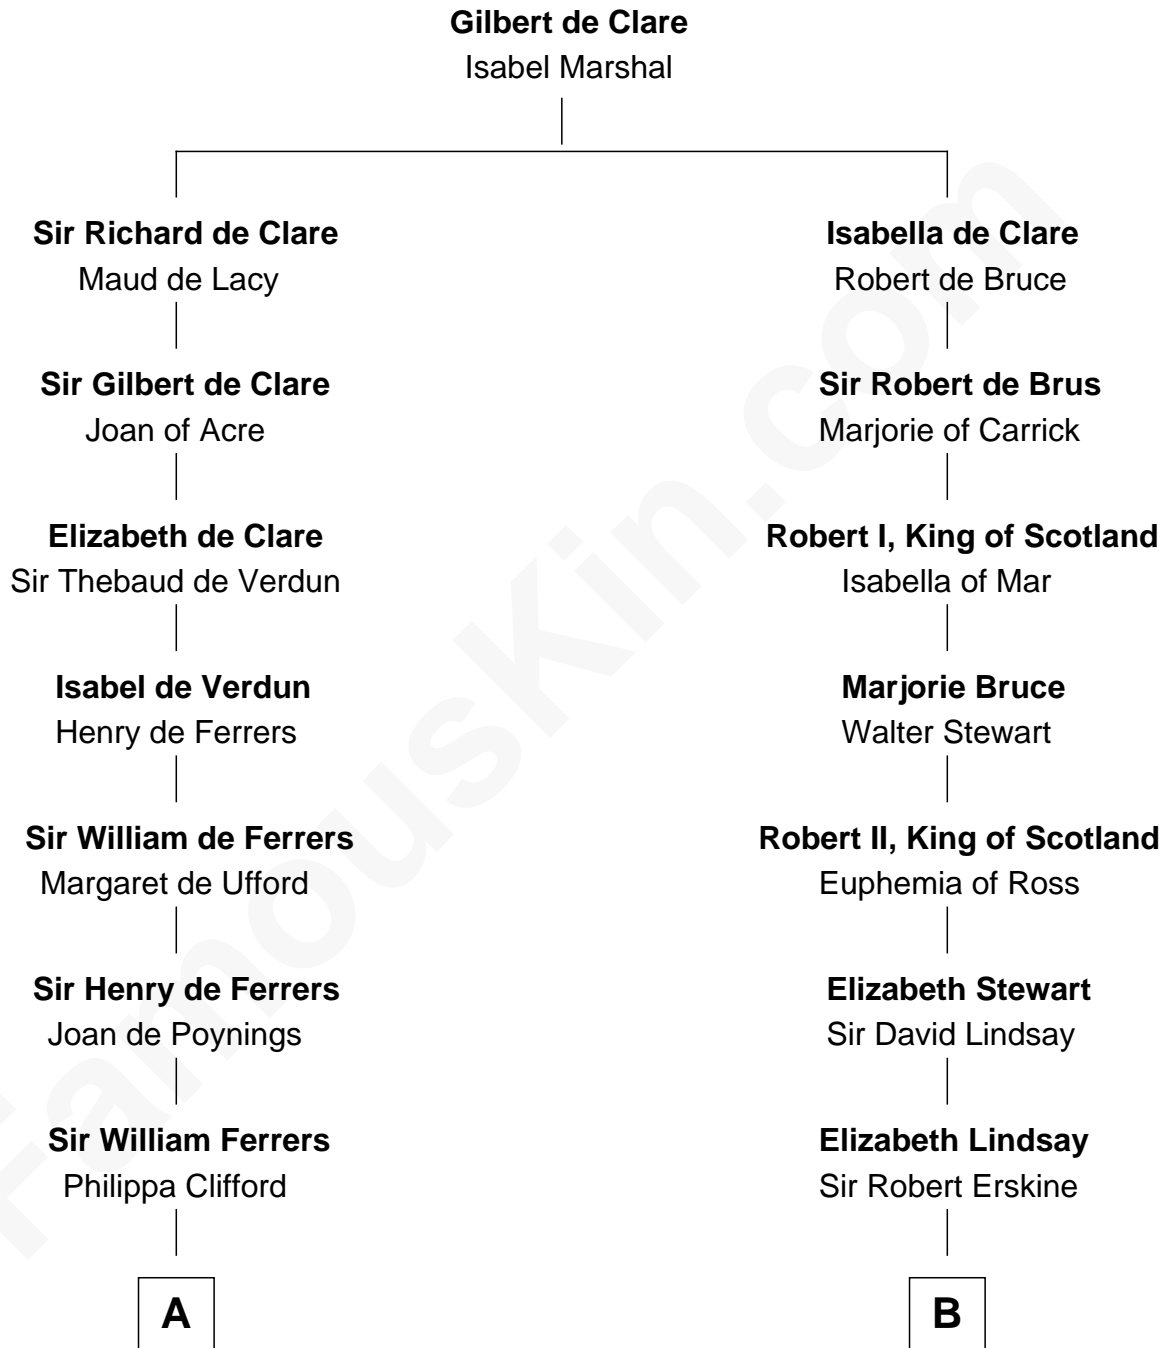

FamousKin.com

Relationship Chart of

Joseph Wharton

Founder of the Wharton School of Business

16th cousin 4 times removed of

Major John Pitcairn

British Commander at Battle of Lexington

C

—
Thomas Rodman

Mary Borden

—
Hannah Rodman
Samuel Rowland Fisher

—
Deborah Fisher
William Wharton

—
Joseph Wharton
Founder, Wharton School of Business

FamousKin.com