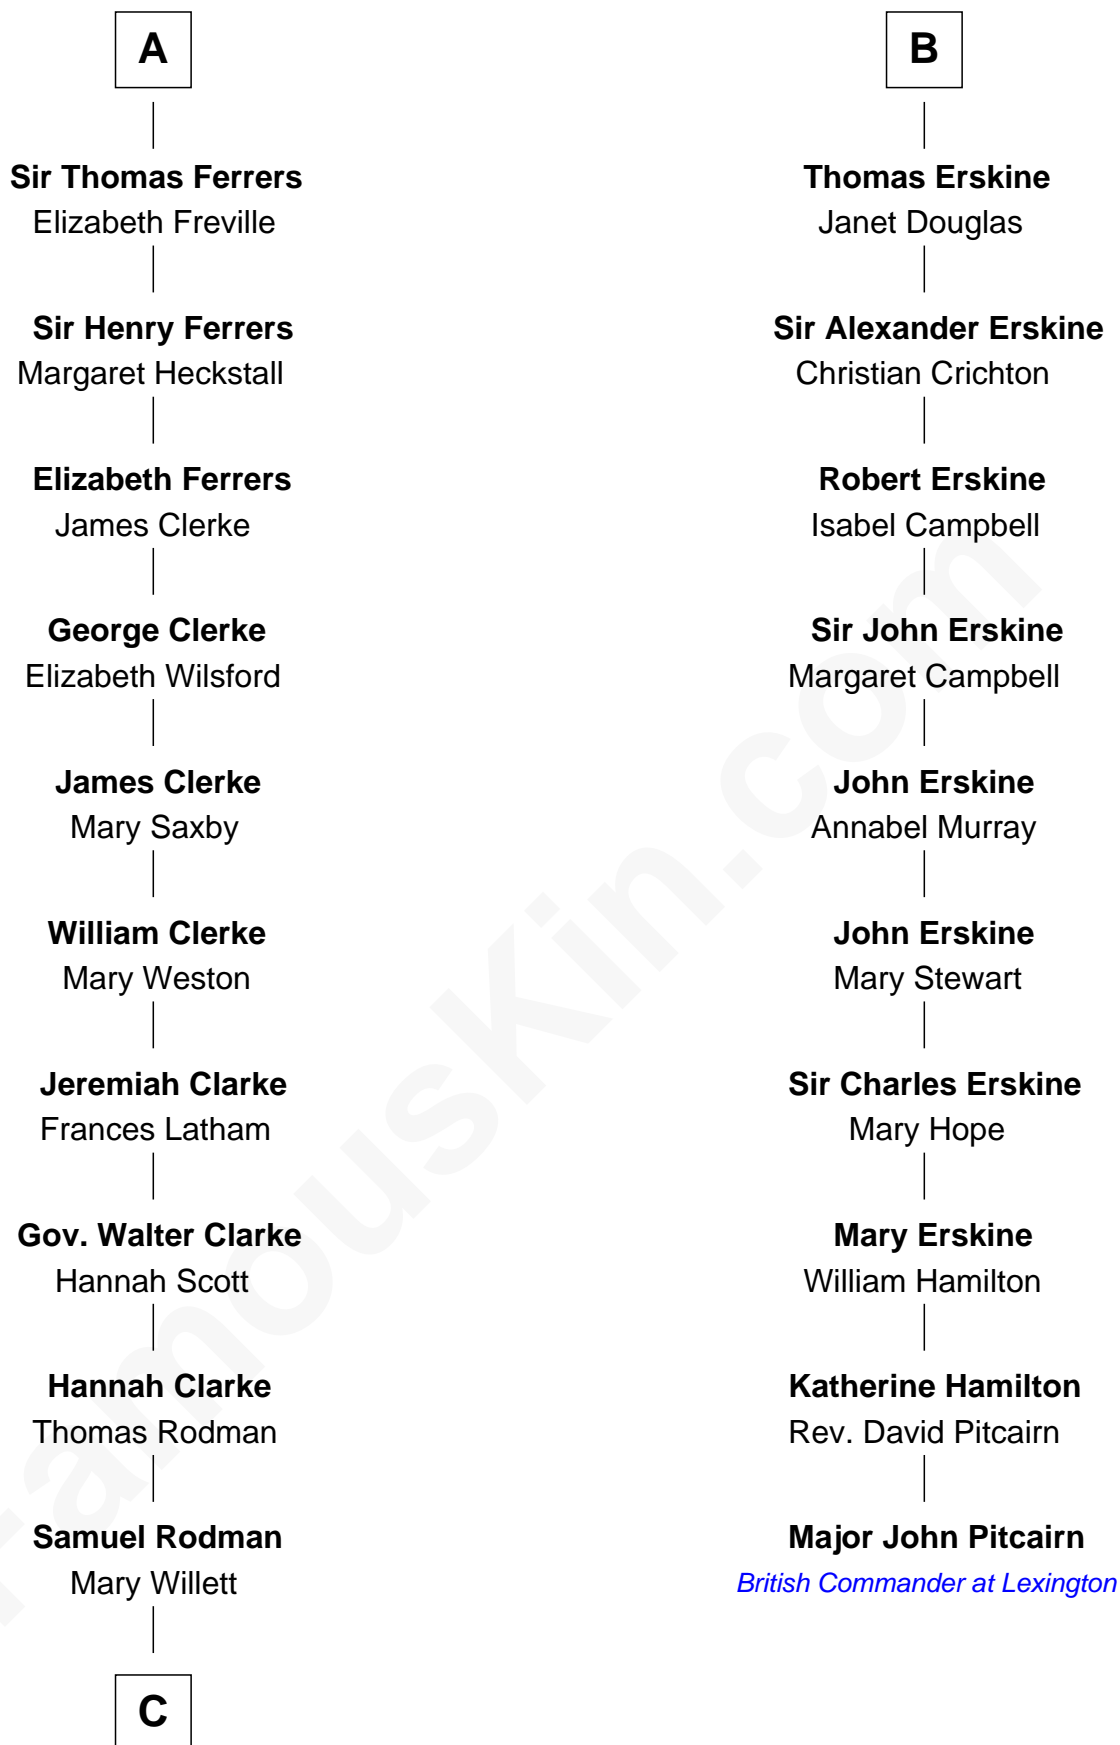

FamousKin.com

Relationship Chart of

Joseph Wharton

Founder of the Wharton School of Business

16th cousin 4 times removed of

Major John Pitcairn

British Commander at Battle of Lexington

C

—
Thomas Rodman

Mary Borden

—
Hannah Rodman
Samuel Rowland Fisher

—
Deborah Fisher
William Wharton

—
Joseph Wharton
Founder, Wharton School of Business

FamousKin.com