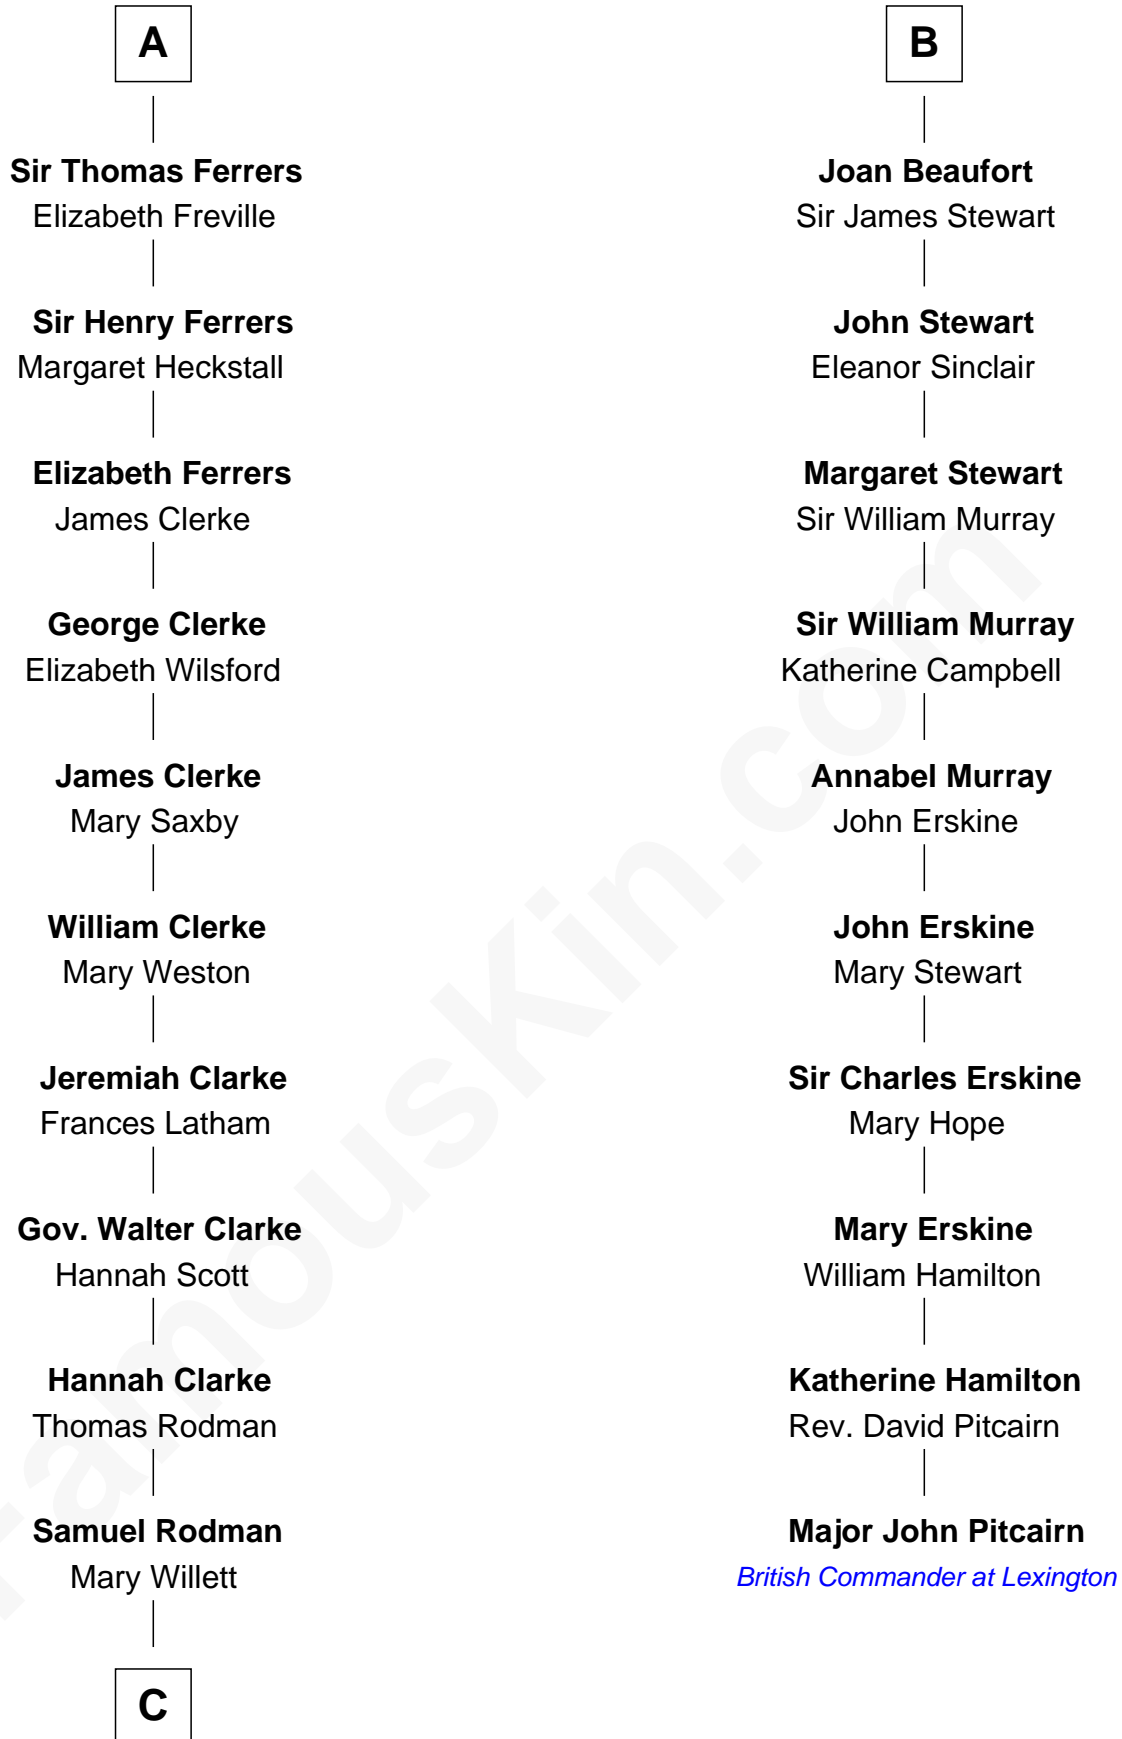

FamousKin.com

Relationship Chart of

Joseph Wharton

Founder of the Wharton School of Business

16th cousin 4 times removed of

Major John Pitcairn

British Commander at Battle of Lexington

Sir Roger de Quincy

Thomas Holand

Joan Plantagenet

Sir Thomas de Holand

Alice Fitzalan

Margaret de Holand

Sir John Beaufort

B

C

—
Thomas Rodman

Mary Borden

—
Hannah Rodman

Samuel Rowland Fisher

—
Deborah Fisher

William Wharton

—
Joseph Wharton

Founder, Wharton School of Business