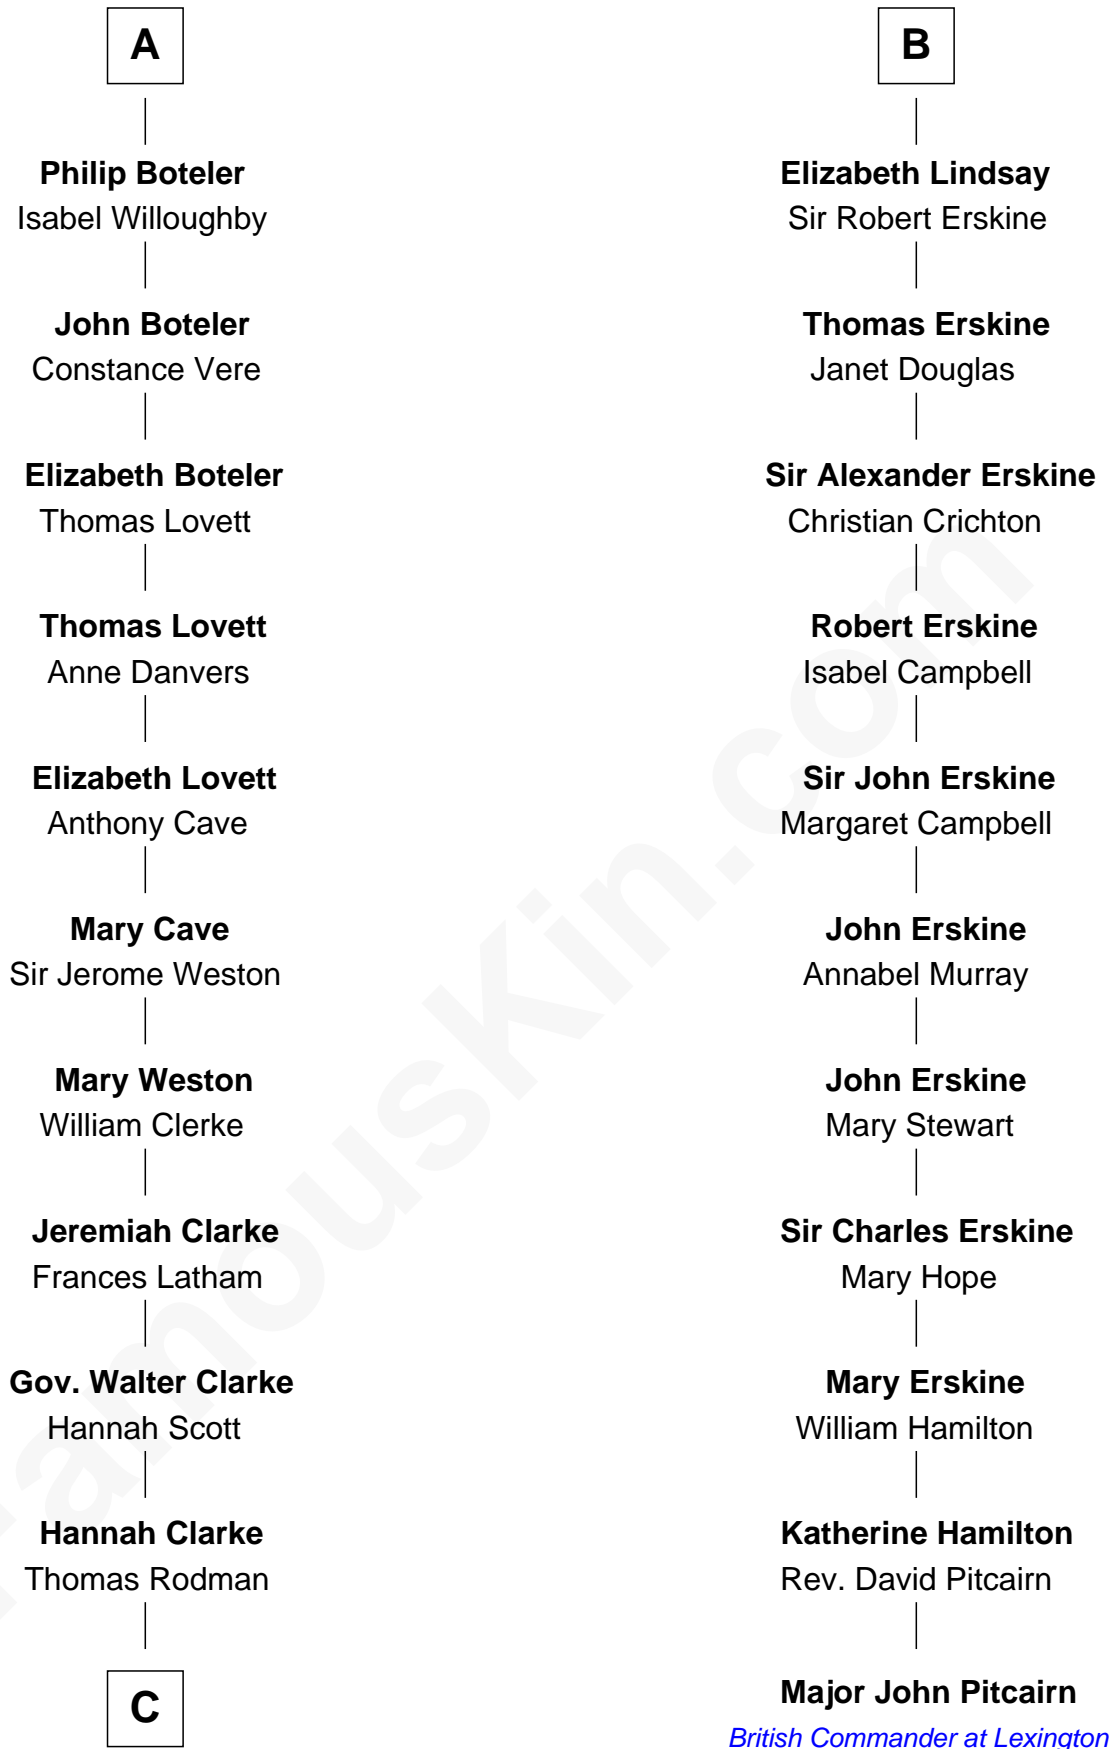

## Relationship Chart of

### Joseph Wharton

*Founder of the Wharton School of Business*

17th cousin 4 times removed of

### Major John Pitcairn

*British Commander at Battle of Lexington*

**David of Huntingdon**

Maud of Chester

**C**

—  
**Samuel Rodman**

Mary Willett

—  
**Thomas Rodman**

Mary Borden

—  
**Hannah Rodman**

Samuel Rowland Fisher

—  
**Deborah Fisher**

William Wharton

—  
**Joseph Wharton**

*Founder, Wharton School of Business*

FamousKin.com