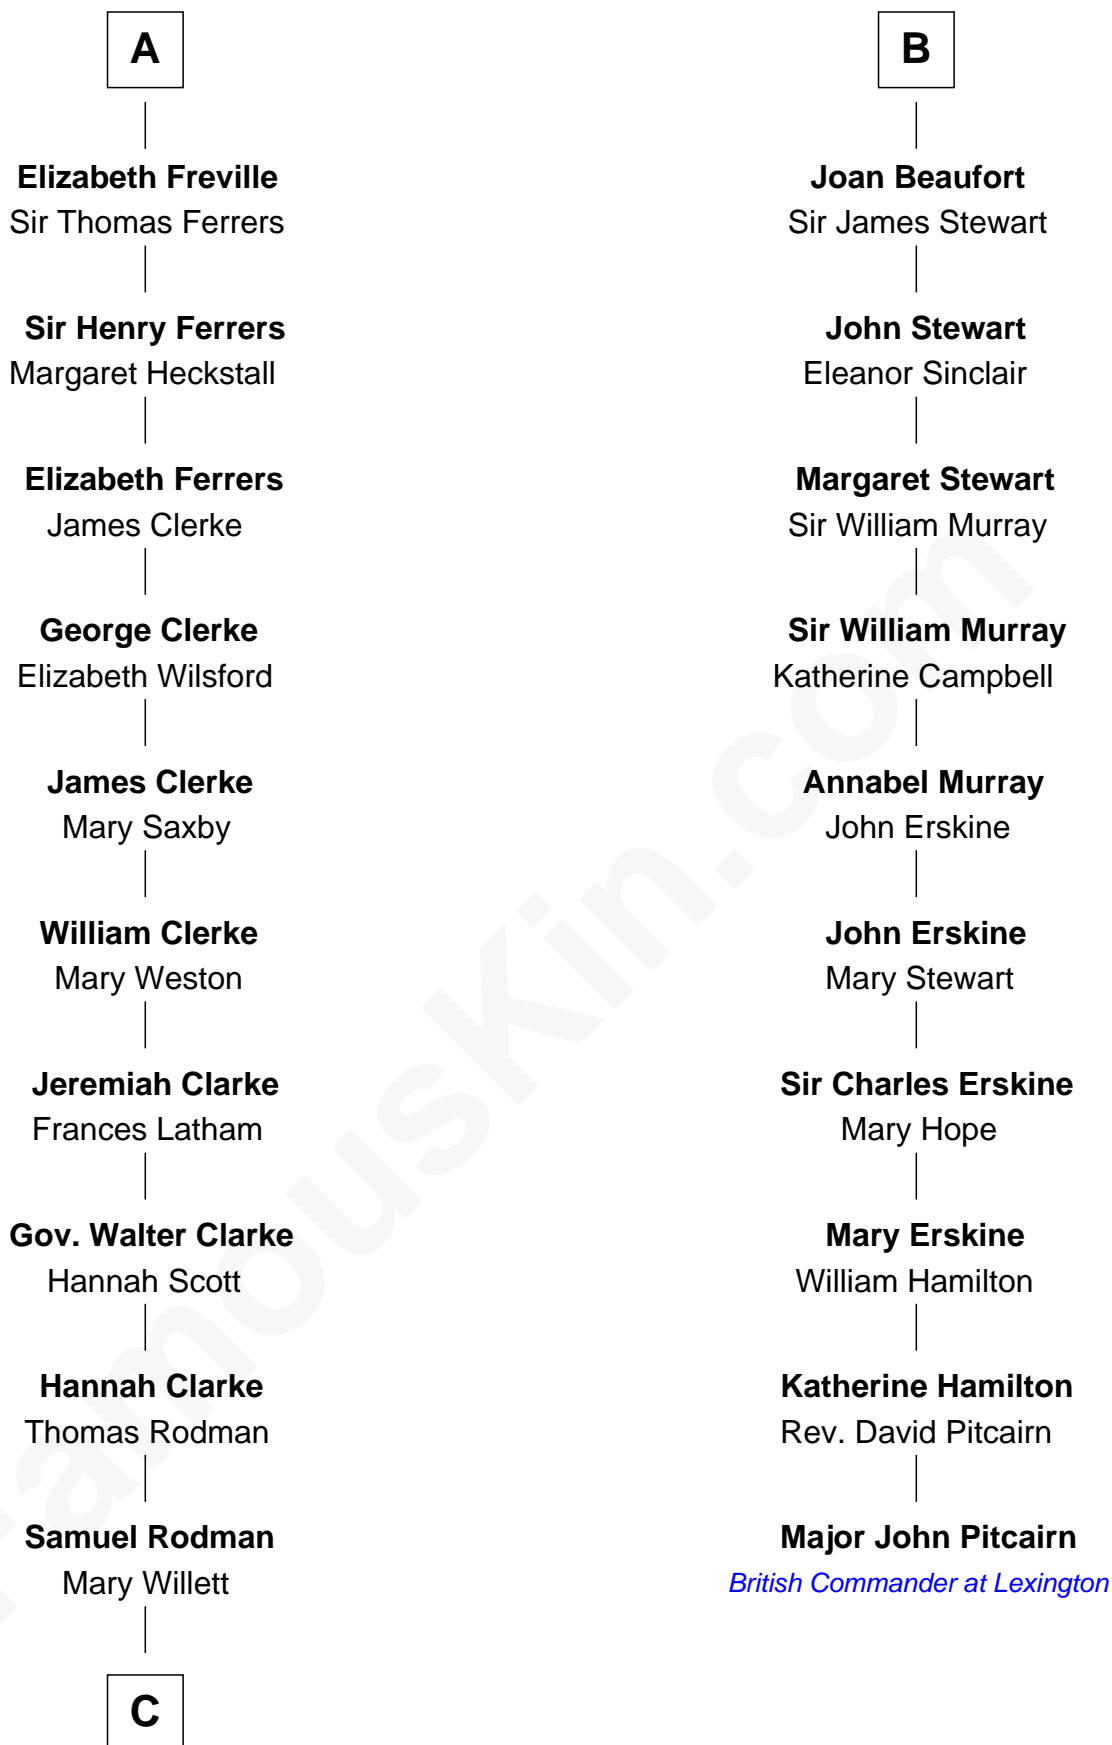

FamousKin.com

Relationship Chart of

Joseph Wharton

Founder of the Wharton School of Business

16th cousin 4 times removed of

Major John Pitcairn

British Commander at Battle of Lexington

Sir William Longespee

Ela of Salisbury

C

—
Thomas Rodman

Mary Borden
—

Hannah Rodman

Samuel Rowland Fisher
—

Deborah Fisher

William Wharton
—