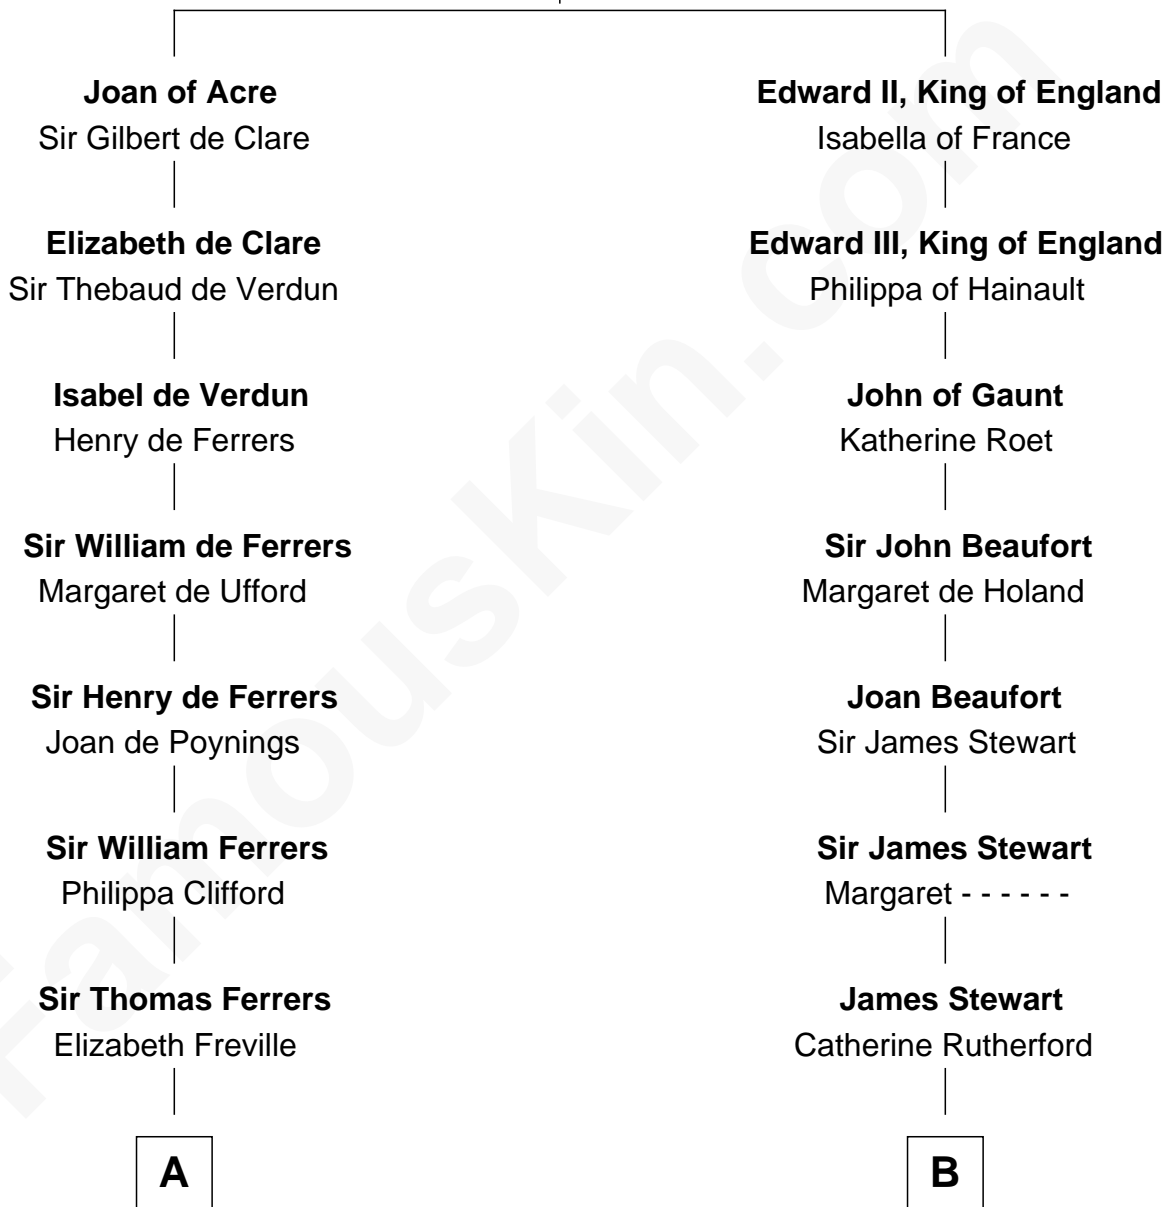

FamousKin.com

Relationship Chart of

Joseph Wharton

Founder of the Wharton School of Business

17th cousin 2 times removed of

Noel Coward

Playwright, Actor, and Songwriter

King Edward I
Eleanor of Castile

C

Hannah Rodman
Samuel Rowland Fisher

Deborah Fisher
William Wharton

Joseph Wharton
Founder, Wharton School of Business

FamousKin.com