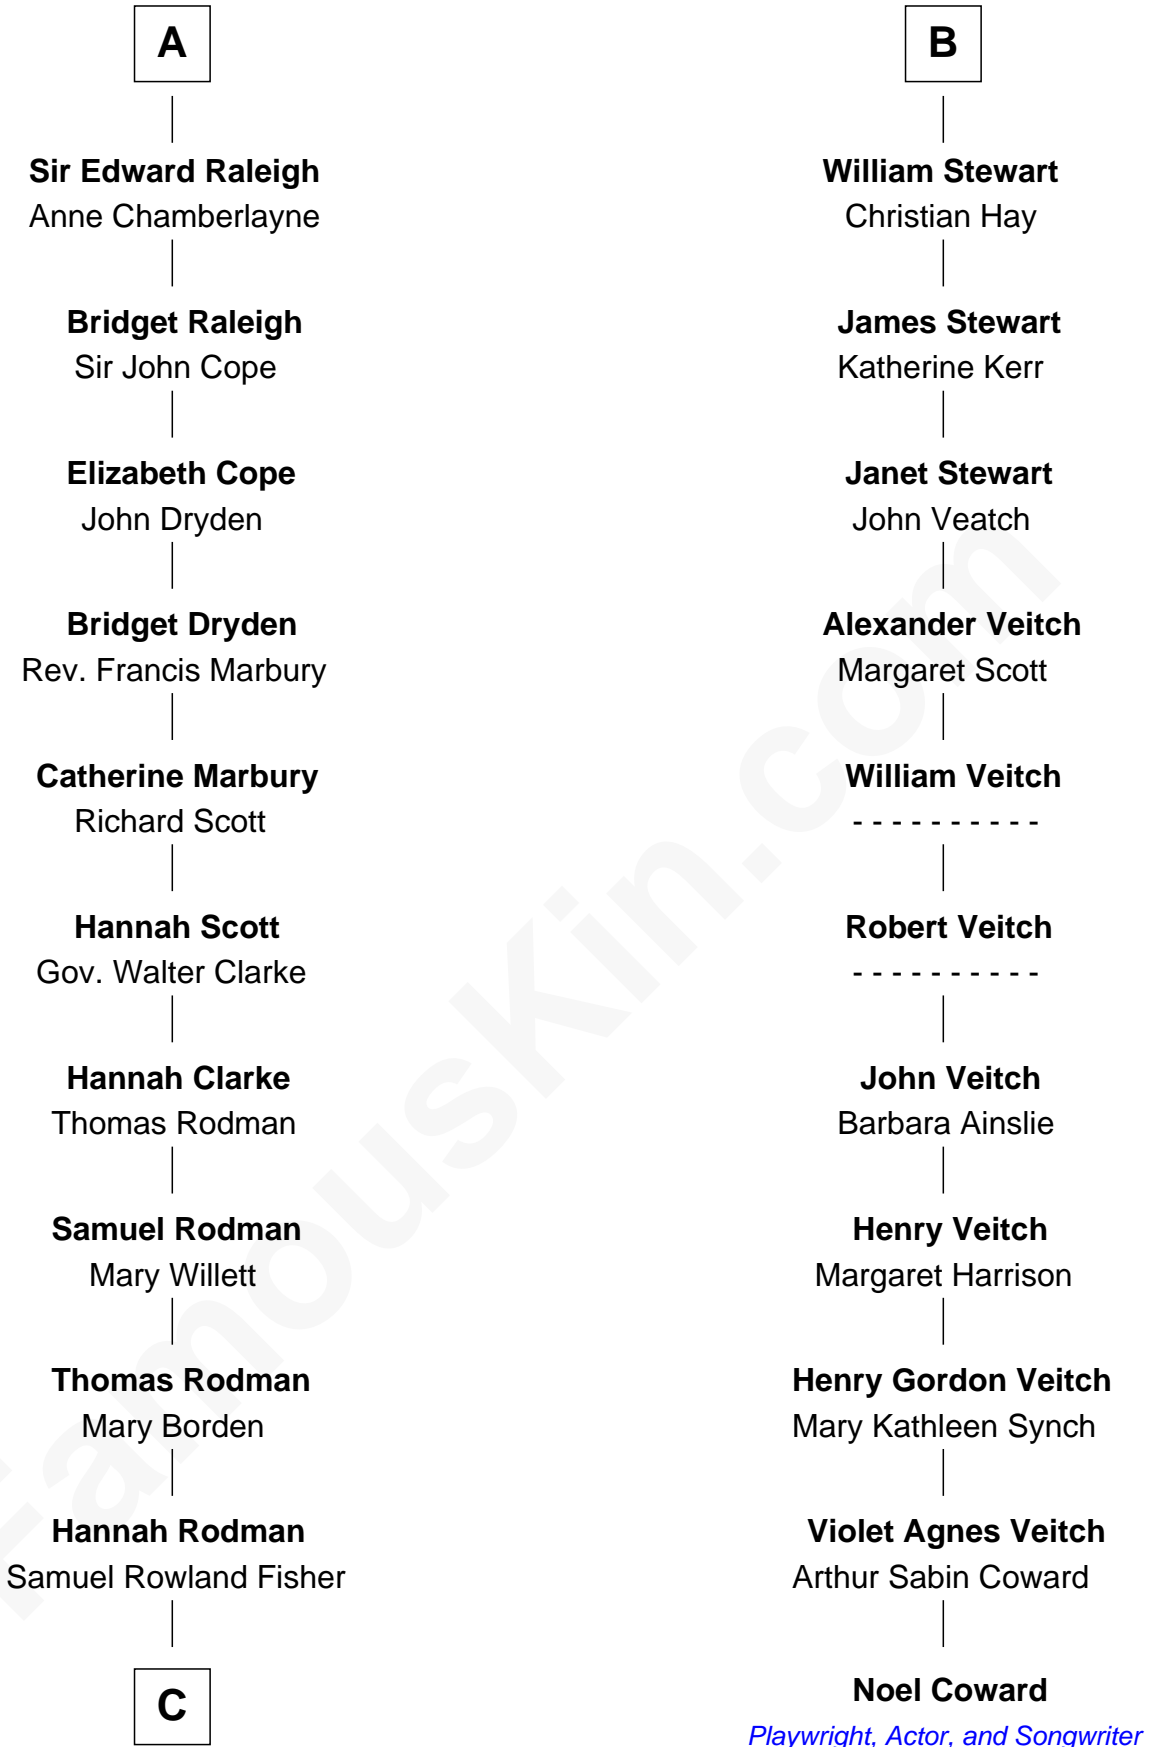

## Relationship Chart of

### Joseph Wharton

*Founder of the Wharton School of Business*

17th cousin 1 time removed of

### Noel Coward

*Playwright, Actor, and Songwriter*

**C**

**Deborah Fisher**  
William Wharton

**Joseph Wharton**

*Founder, Wharton School of Business*

FamousKin.com