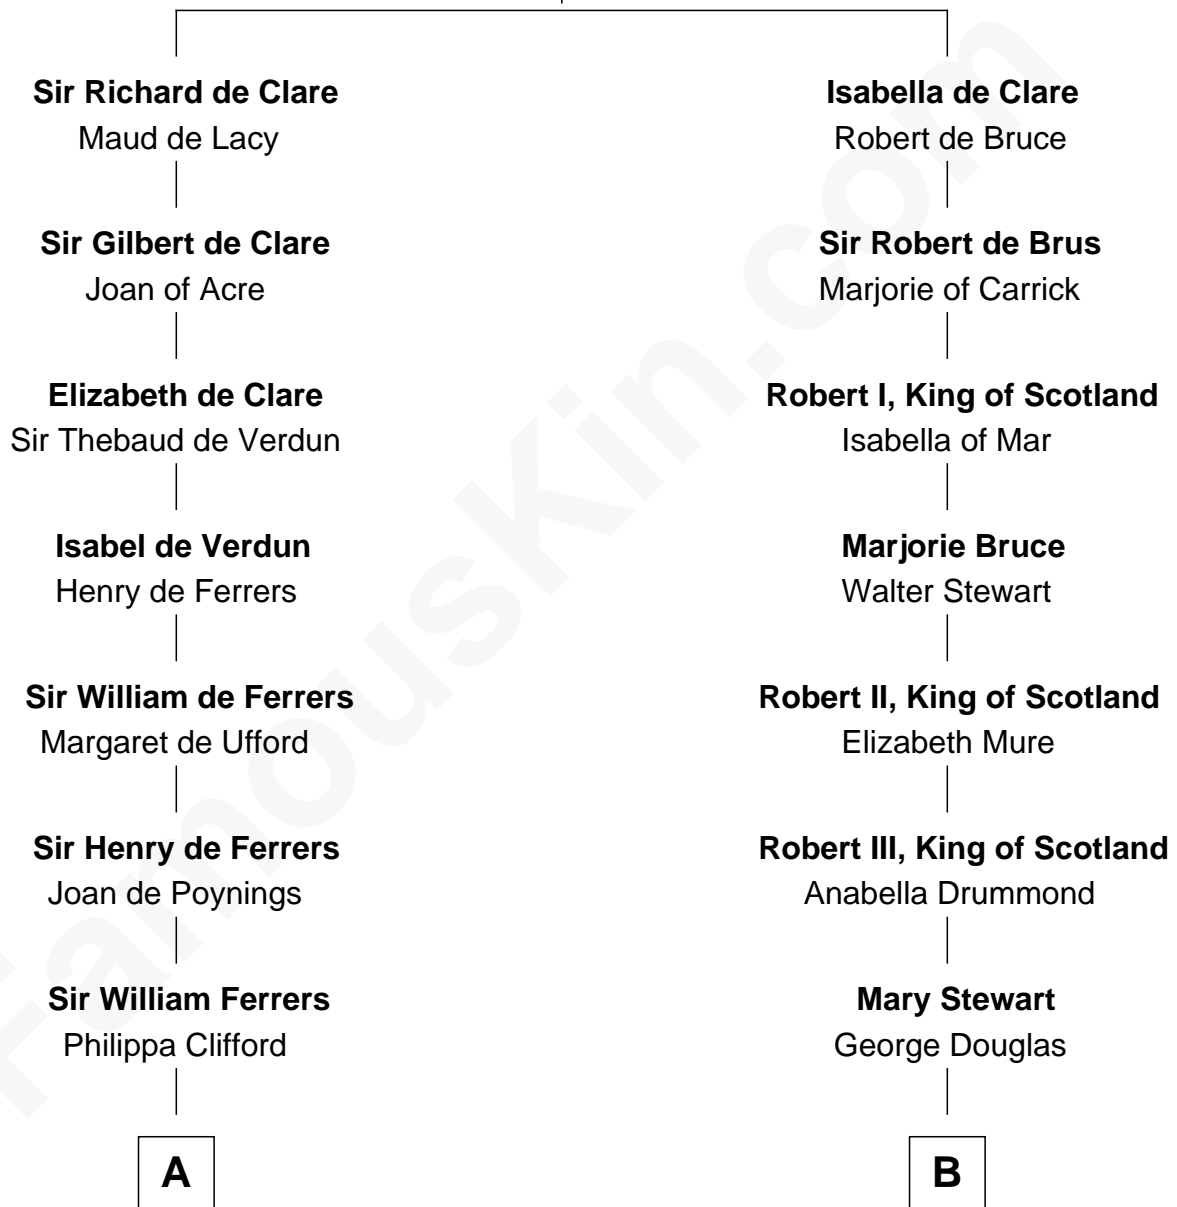

FamousKin.com

Relationship Chart of

Joseph Wharton

Founder of the Wharton School of Business

20th cousin of

Noel Coward

Playwright, Actor, and Songwriter

Gilbert de Clare

Isabel Marshal

C

Thomas Rodman

Mary Borden

Hannah Rodman

Samuel Rowland Fisher

Deborah Fisher

William Wharton