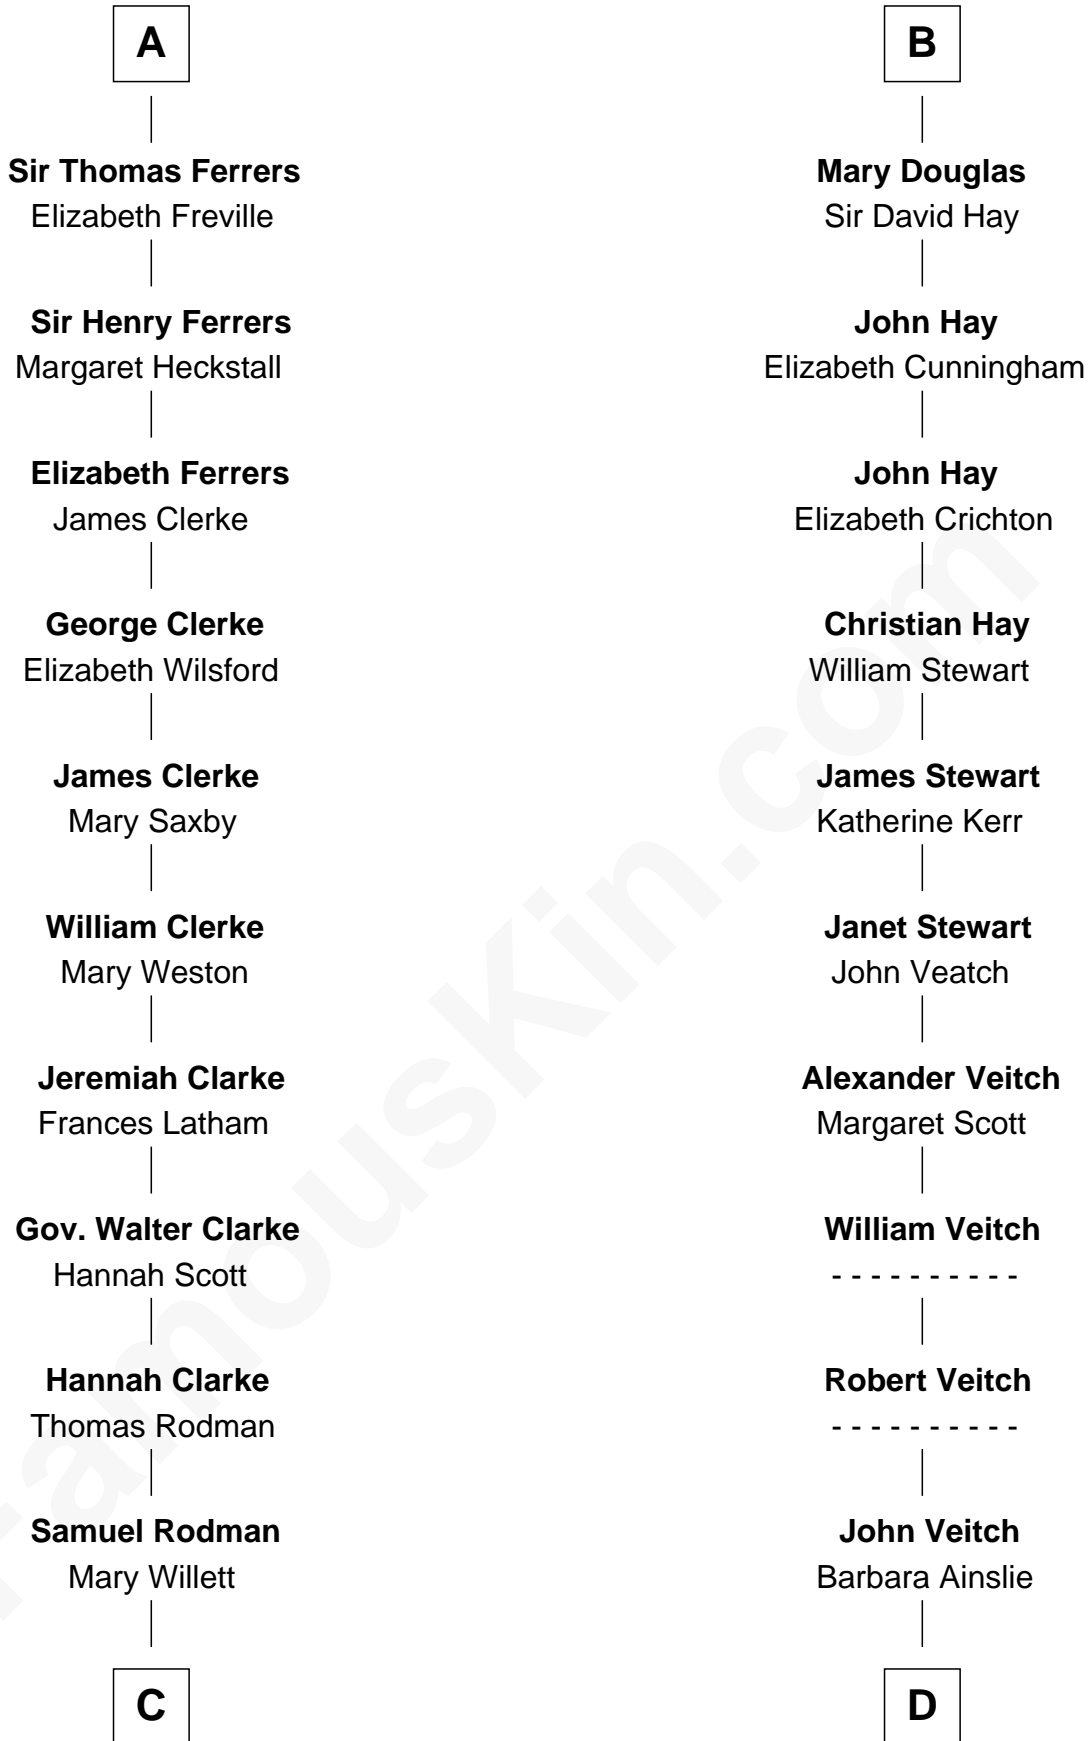

FamousKin.com

Relationship Chart of

Joseph Wharton

Founder of the Wharton School of Business

20th cousin of

Noel Coward

Playwright, Actor, and Songwriter

Gilbert de Clare

Isabel Marshal

C

Thomas Rodman

Mary Borden

Hannah Rodman

Samuel Rowland Fisher

Deborah Fisher

William Wharton

Joseph Wharton

Founder, Wharton School of Business

D

Henry Veitch

Margaret Harrison

Henry Gordon Veitch

Mary Kathleen Synch

Violet Agnes Veitch