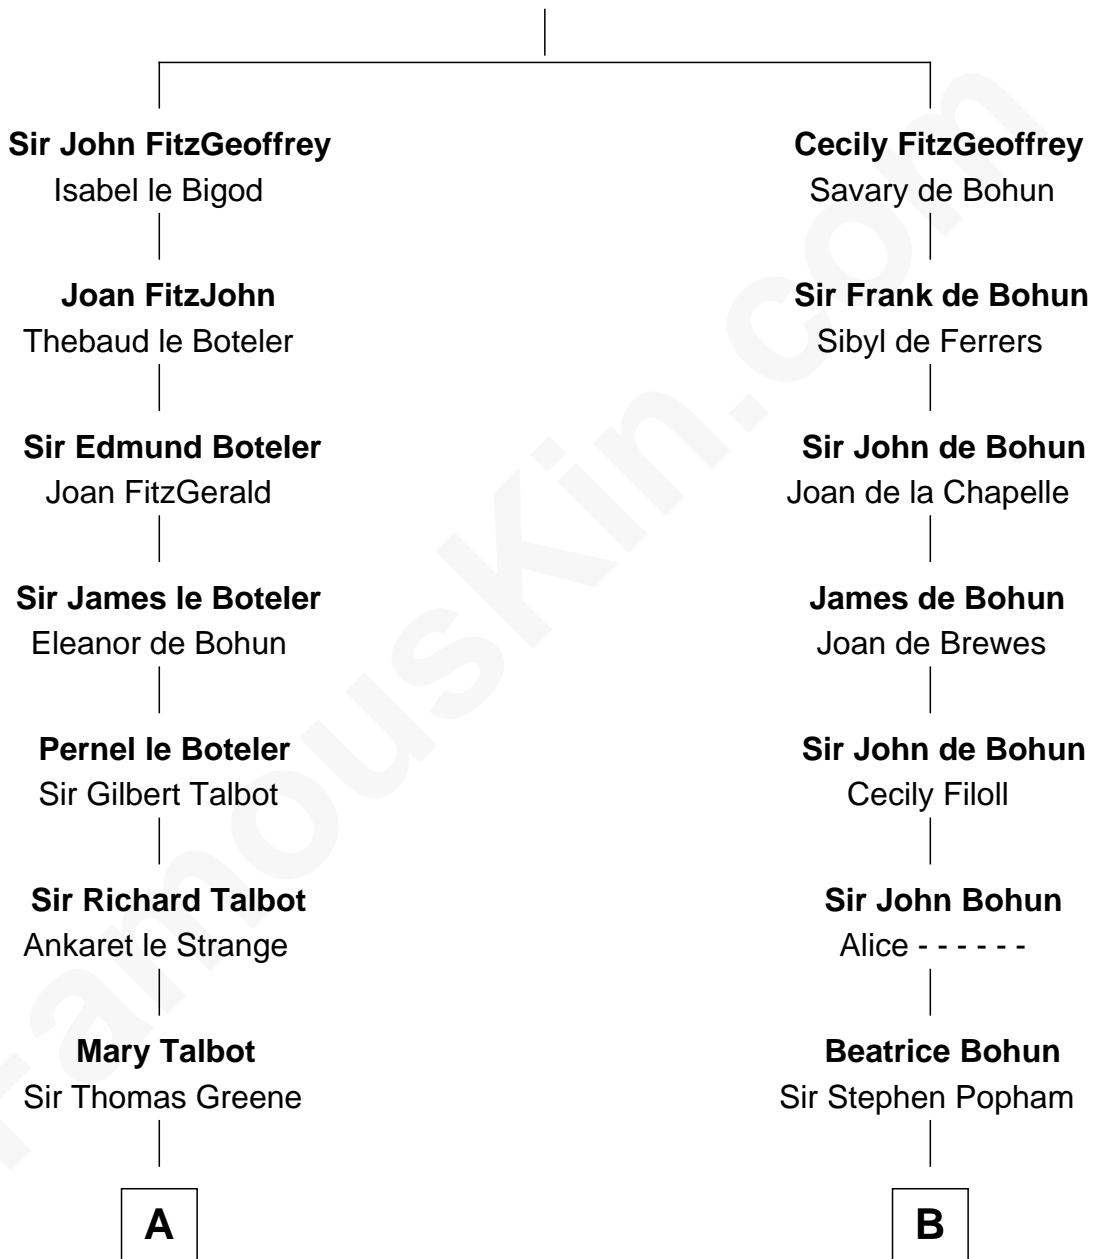

## Relationship Chart of

### Joseph Wharton

*Founder of the Wharton School of Business*

13th cousin 8 times removed of

**Edmund Waller**

*English Poet and Politician*

**Sir Geoffrey FitzPiers**

Aveline de Clare

**C**

—  
**Samuel Rodman**

Mary Willett

—  
**Thomas Rodman**

Mary Borden

—  
**Hannah Rodman**

Samuel Rowland Fisher

—  
**Deborah Fisher**

William Wharton