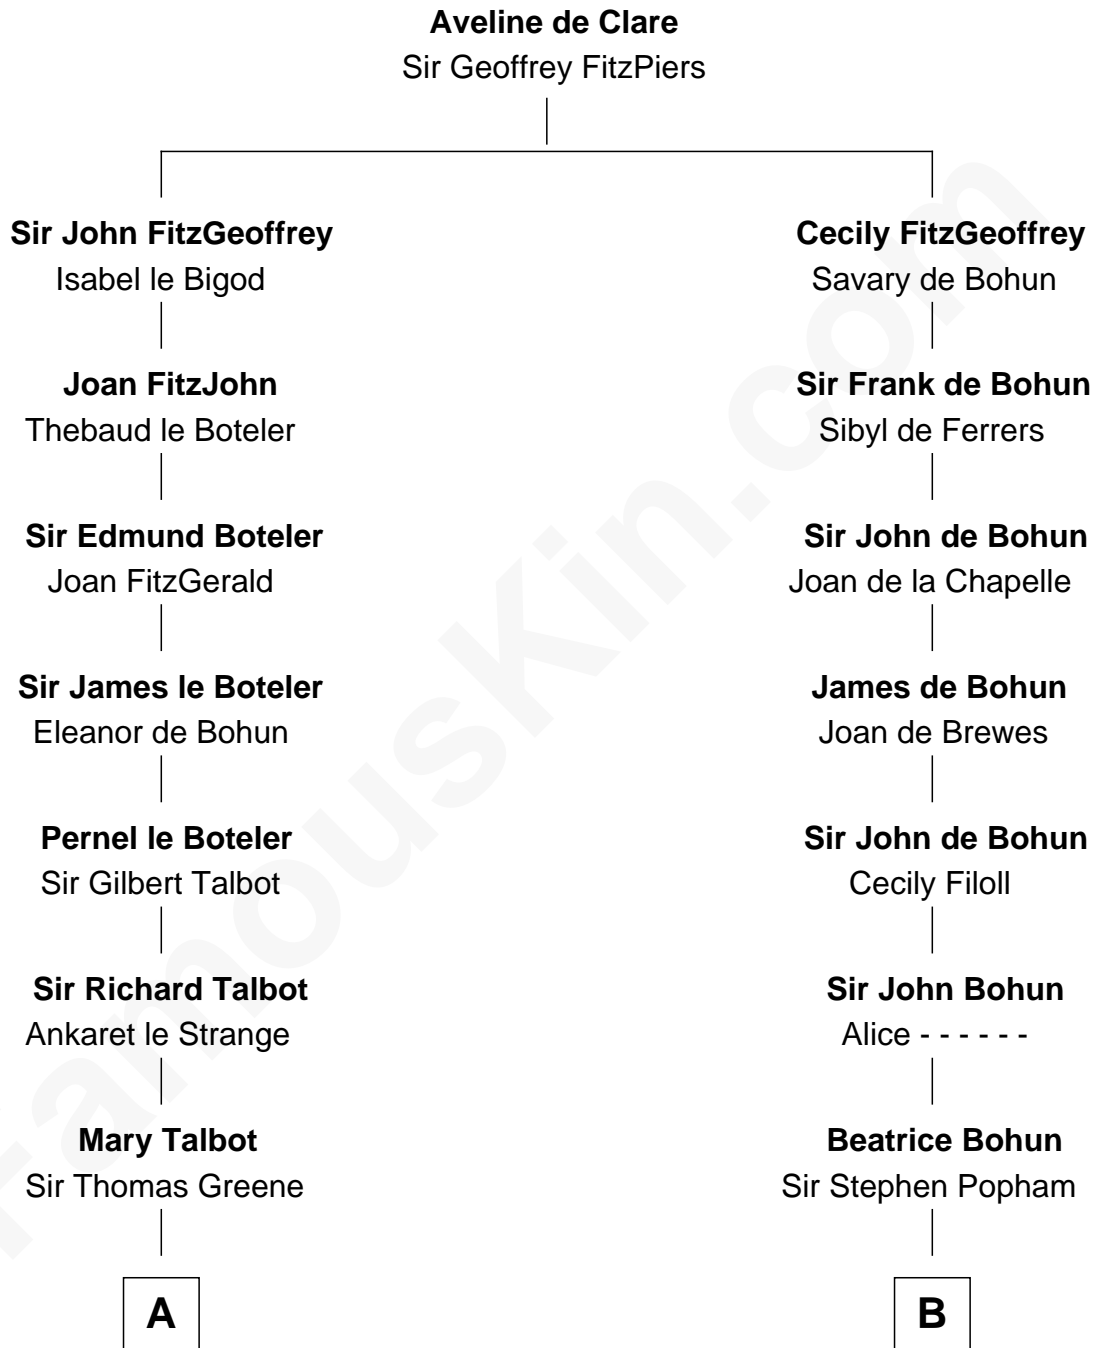

FamousKin.com

Relationship Chart of

Joseph Wharton

Founder of the Wharton School of Business

13th cousin 8 times removed of

Edmund Waller

English Poet and Politician

C

—
Samuel Rodman

Mary Willett

—
Thomas Rodman

Mary Borden

—
Hannah Rodman

Samuel Rowland Fisher

—
Deborah Fisher

William Wharton