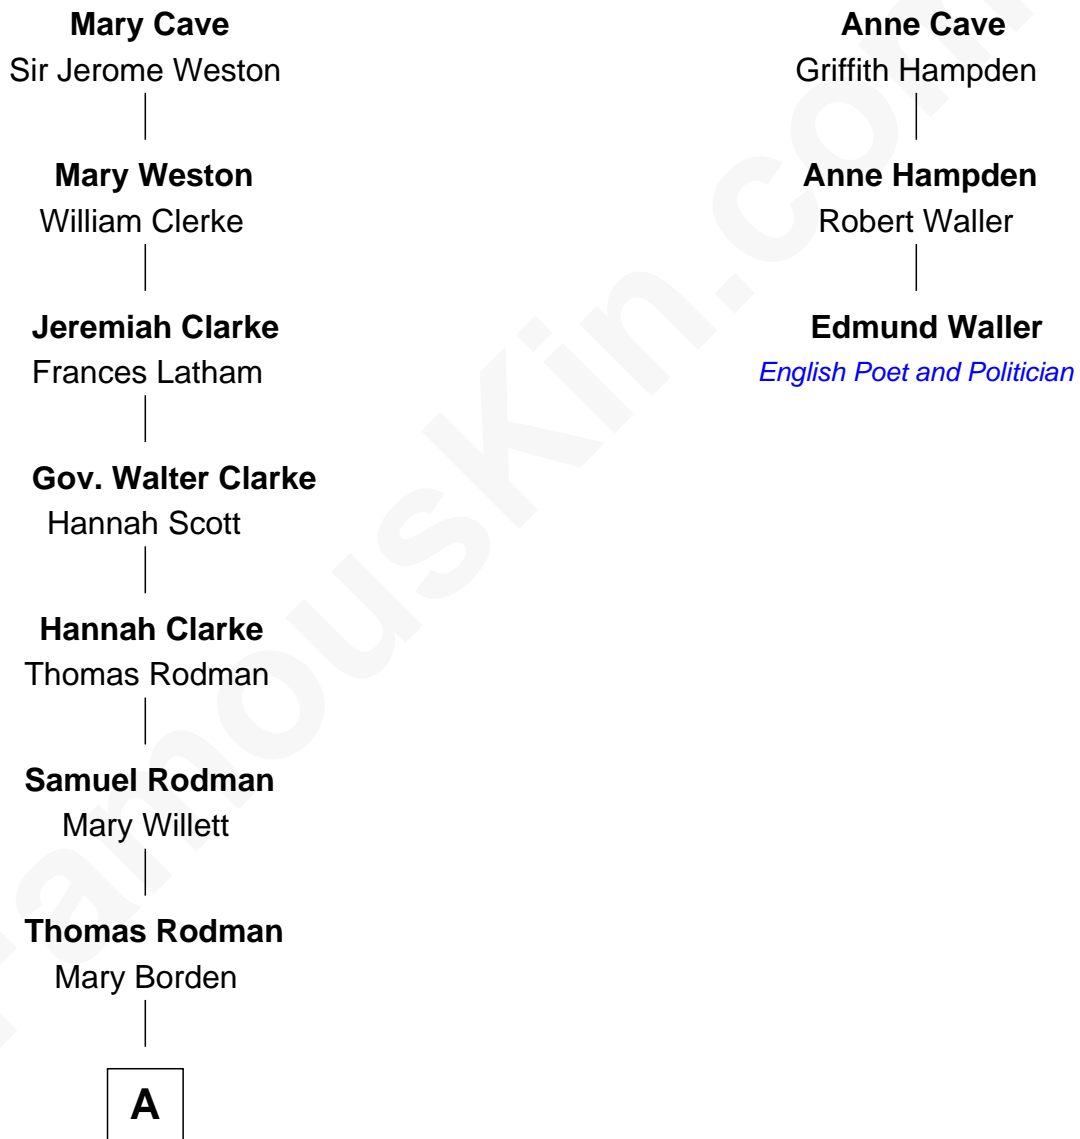

FamousKin.com

Relationship Chart of

Joseph Wharton

Founder of the Wharton School of Business

2nd cousin 7 times removed of

Edmund Waller

English Poet and Politician

Anthony Cave

Elizabeth Lovett

A

—
Hannah Rodman
Samuel Rowland Fisher

—
Deborah Fisher
William Wharton

—
Joseph Wharton
Founder, Wharton School of Business

FamousKin.com