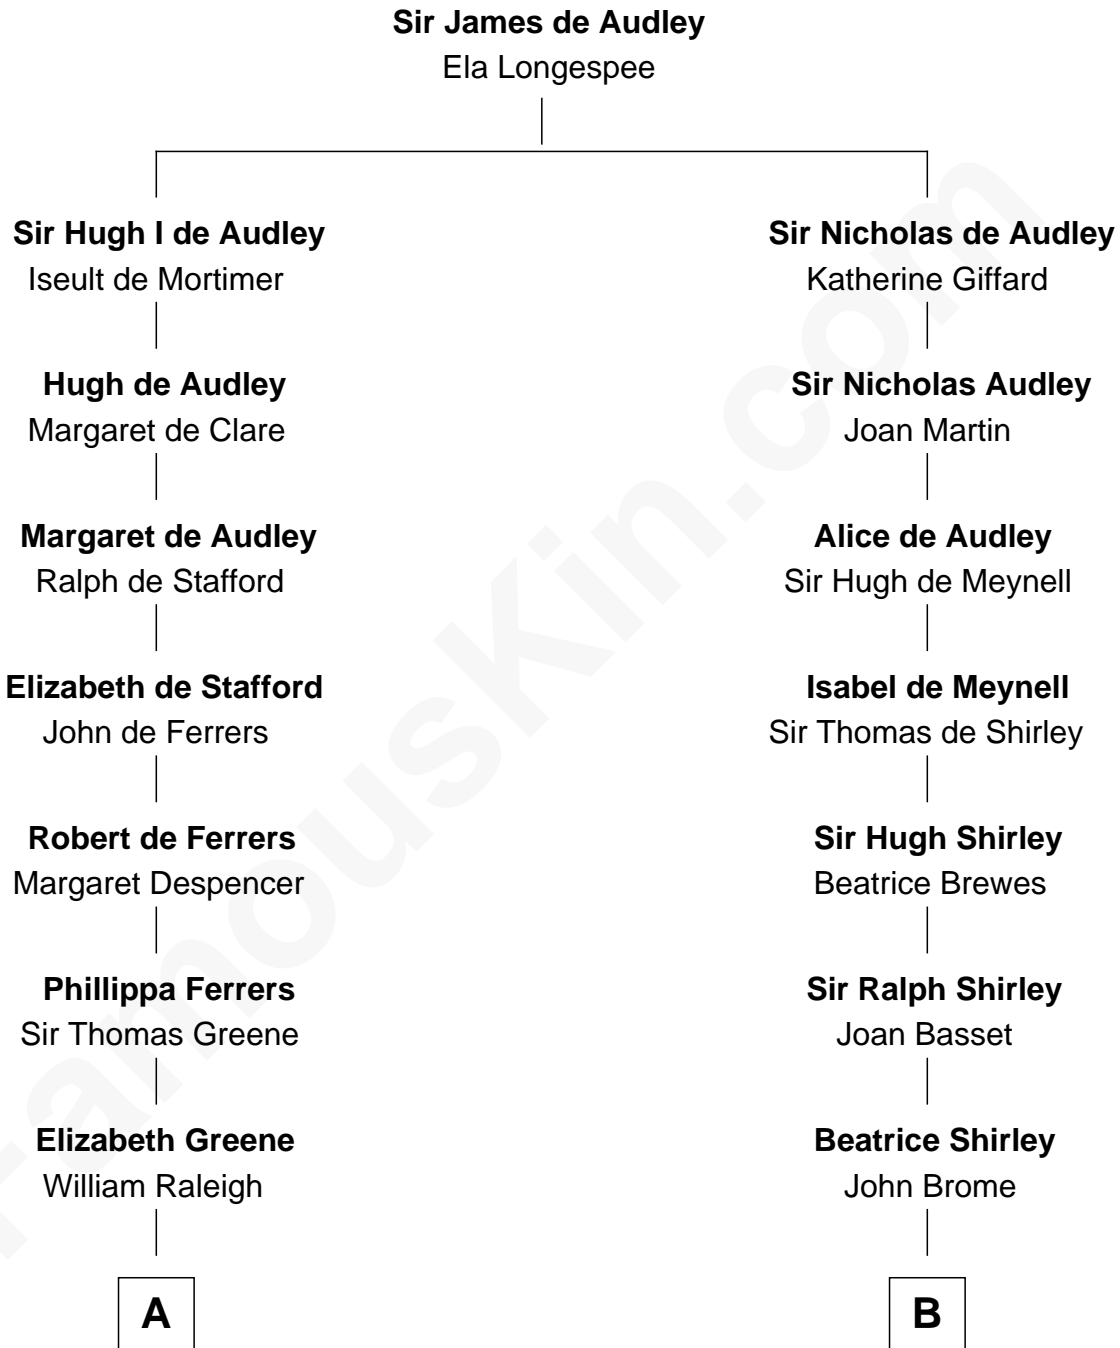

FamousKin.com

Relationship Chart of

Joseph Wharton

Founder of the Wharton School of Business

12th cousin 7 times removed of

Edmund Waller

English Poet and Politician

C

—
Hannah Rodman
Samuel Rowland Fisher

—
Deborah Fisher
William Wharton

—
Joseph Wharton
Founder, Wharton School of Business

FamousKin.com