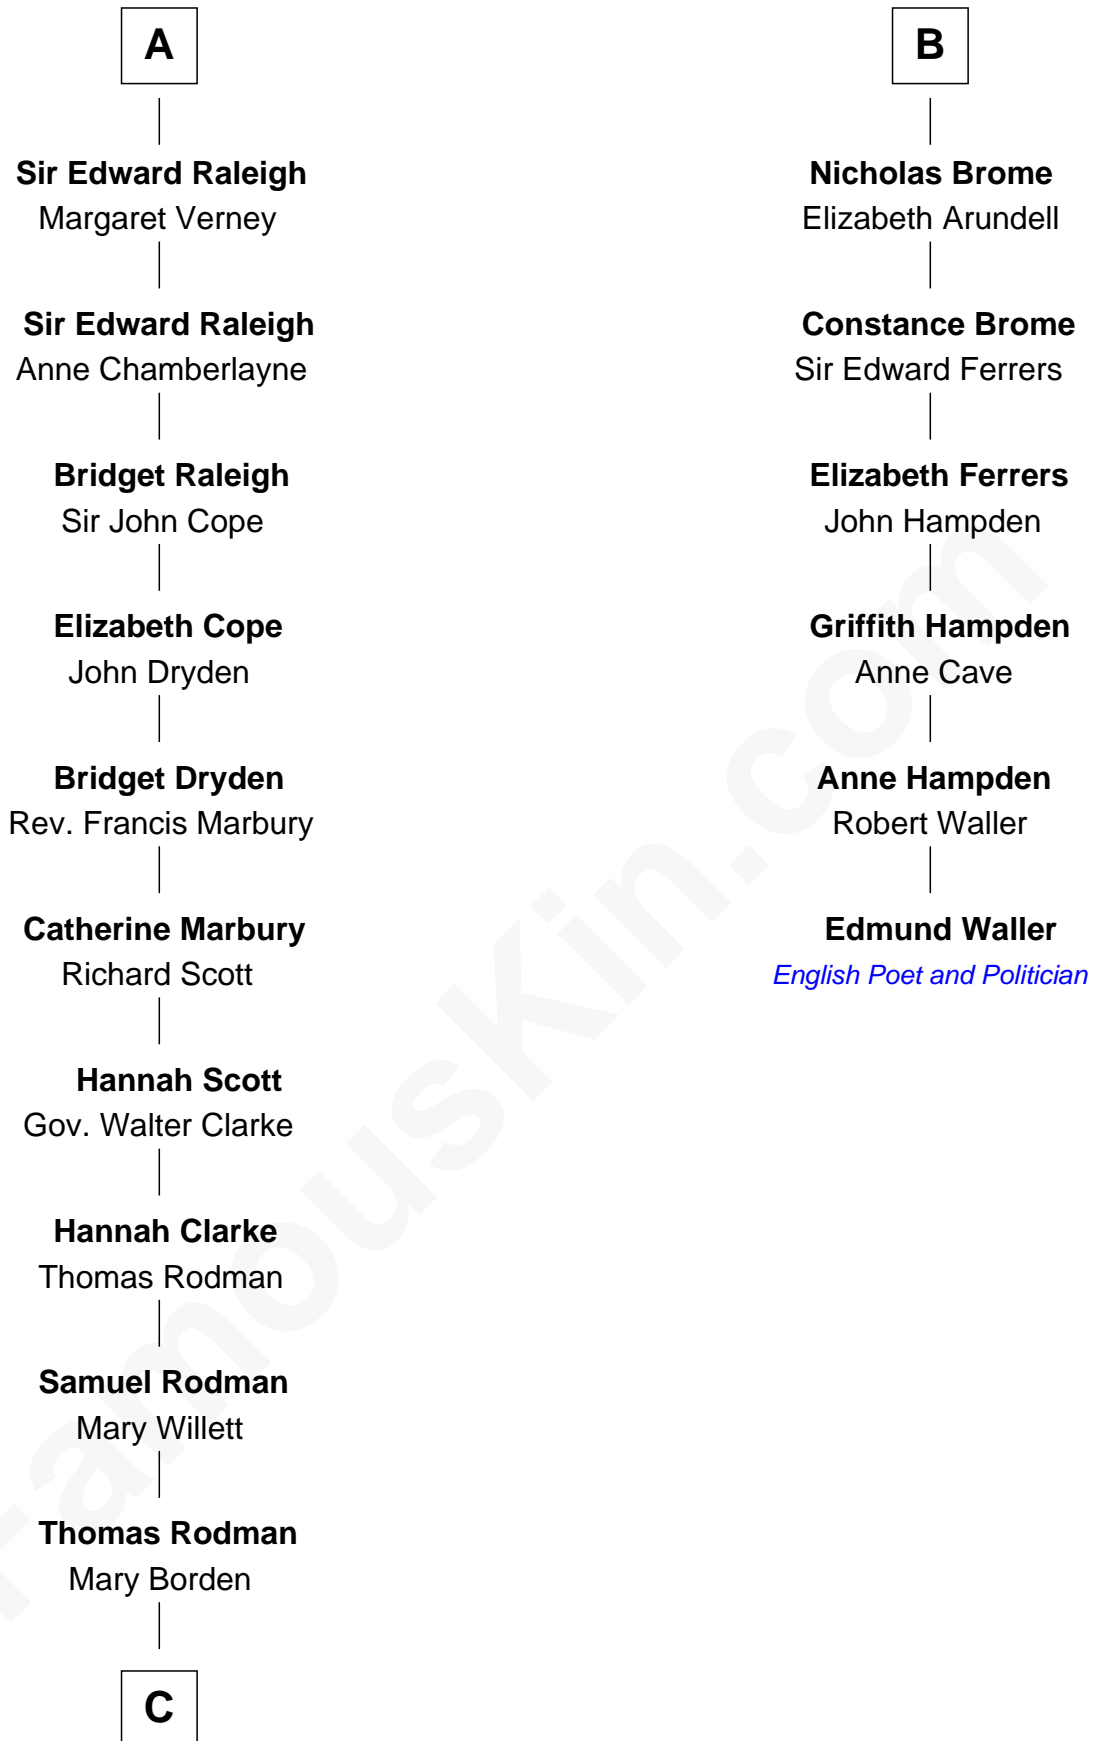

FamousKin.com

Relationship Chart of

Joseph Wharton

Founder of the Wharton School of Business

12th cousin 7 times removed of

Edmund Waller

English Poet and Politician

C

—
Hannah Rodman
Samuel Rowland Fisher

—
Deborah Fisher
William Wharton

—
Joseph Wharton
Founder, Wharton School of Business

FamousKin.com