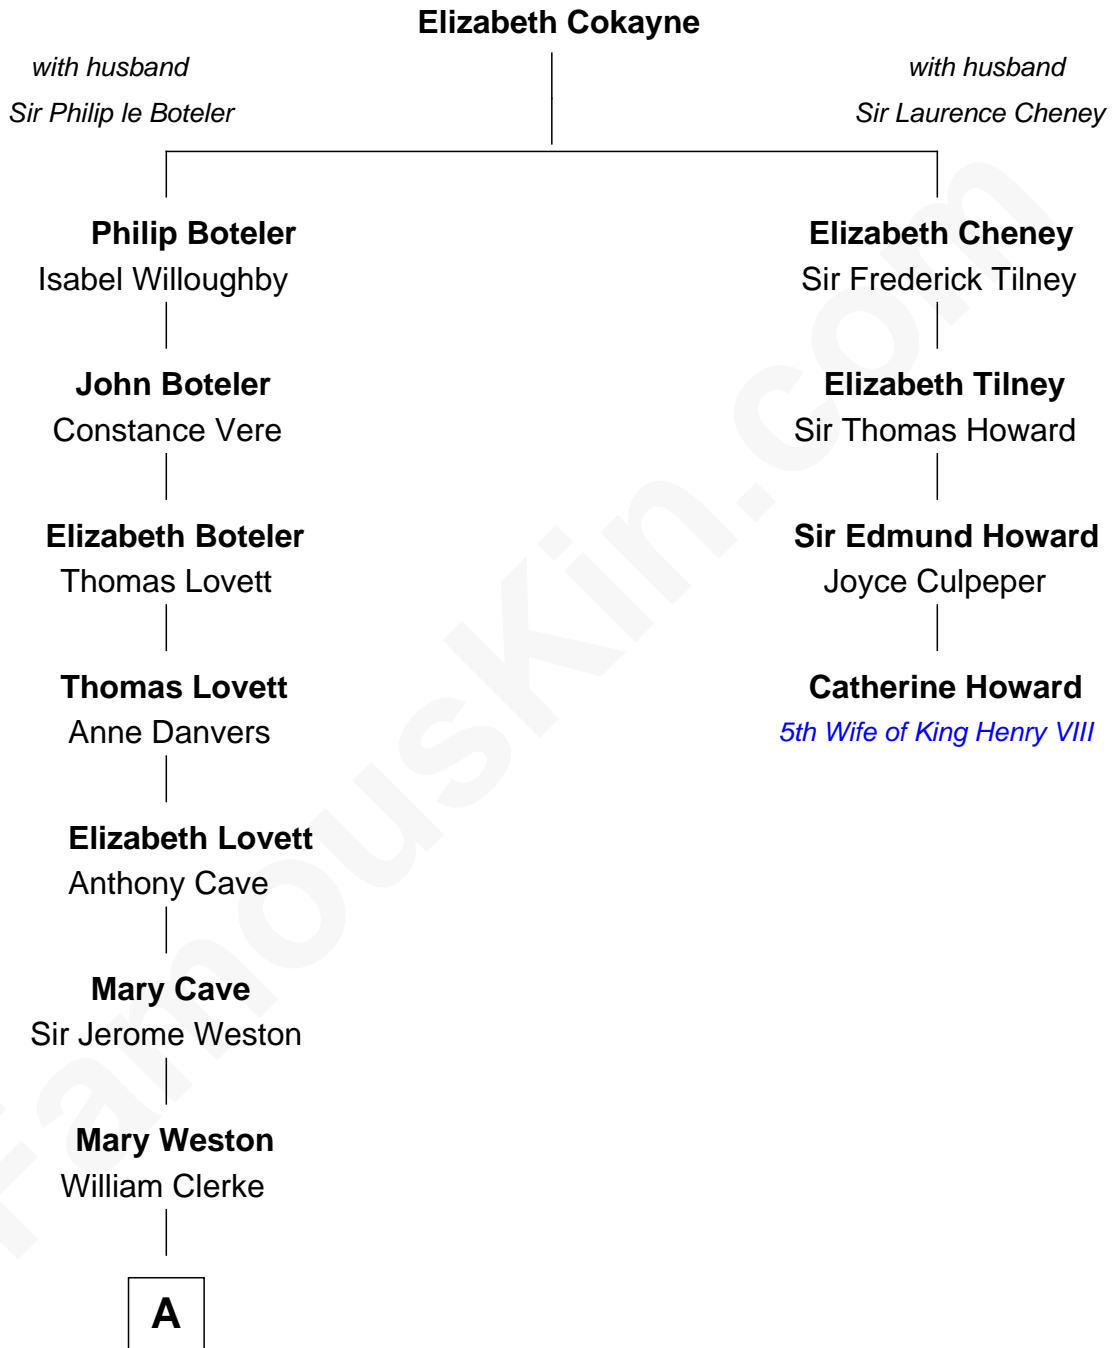

## Relationship Chart of

### Joseph Wharton

*Founder of the Wharton School of Business*

3rd cousin 11 times removed of

### Catherine Howard

*5th Wife of King Henry VIII*

**A**

Jeremiah Clarke

Frances Latham

Gov. Walter Clarke

Hannah Scott

Hannah Clarke