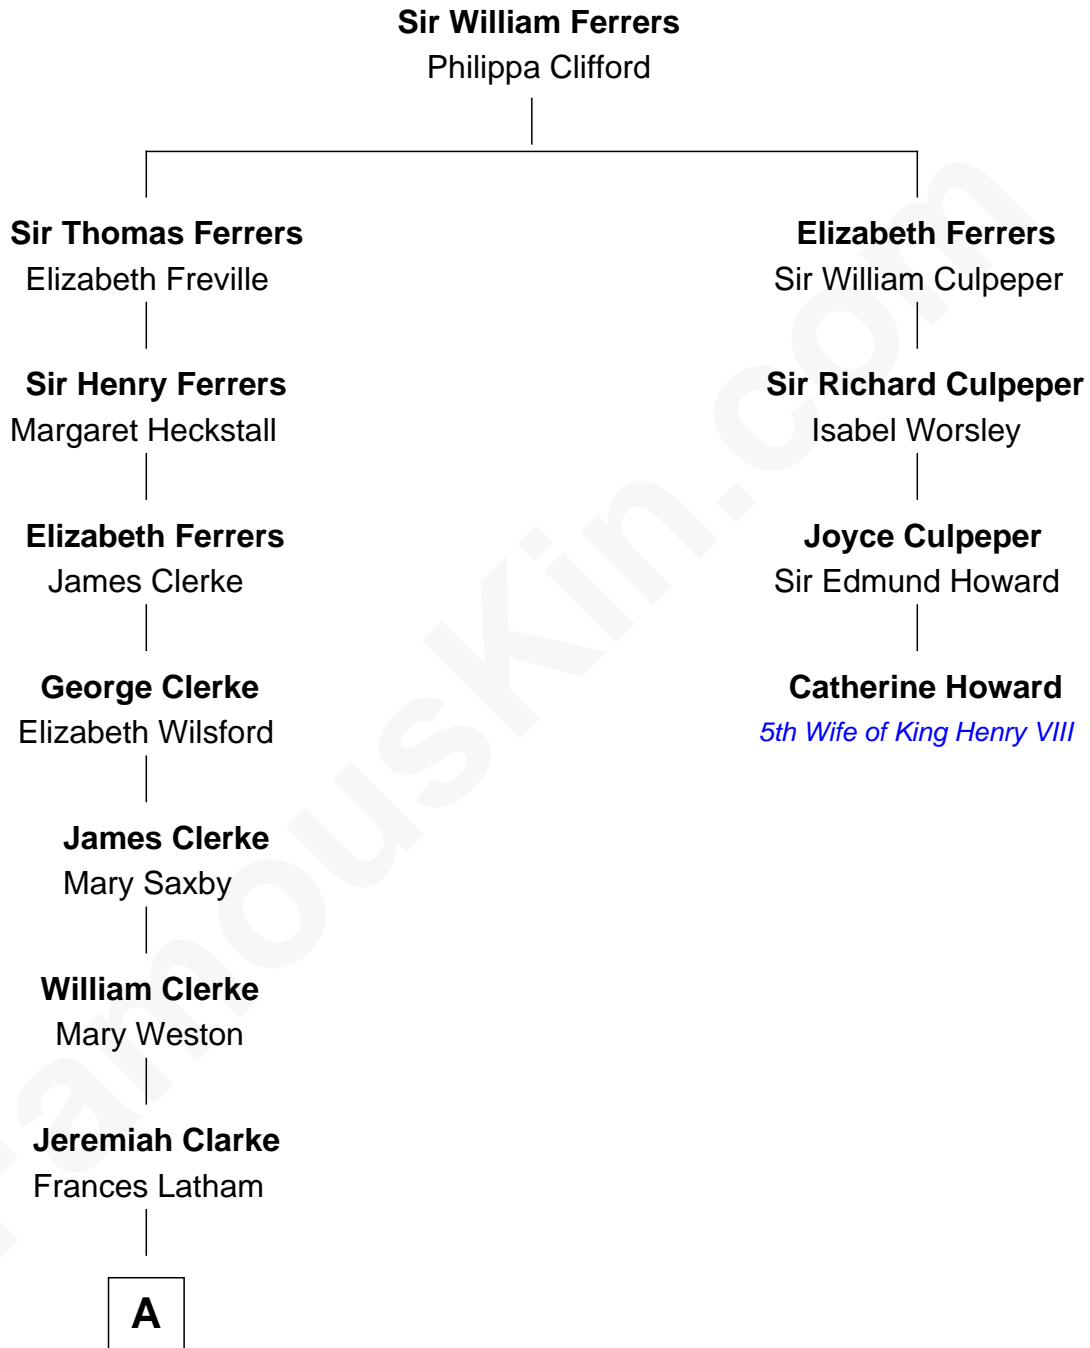

FamousKin.com

Relationship Chart of

Joseph Wharton

Founder of the Wharton School of Business

3rd cousin 10 times removed of

Catherine Howard

5th Wife of King Henry VIII

A

Gov. **Walter Clarke**

Hannah Scott

Hannah Clarke

Thomas Rodman

Samuel Rodman

Mary Willett

Thomas Rodman

Mary Borden

Hannah Rodman

Samuel Rowland Fisher

Deborah Fisher

William Wharton

Joseph Wharton

Founder, Wharton School of Business