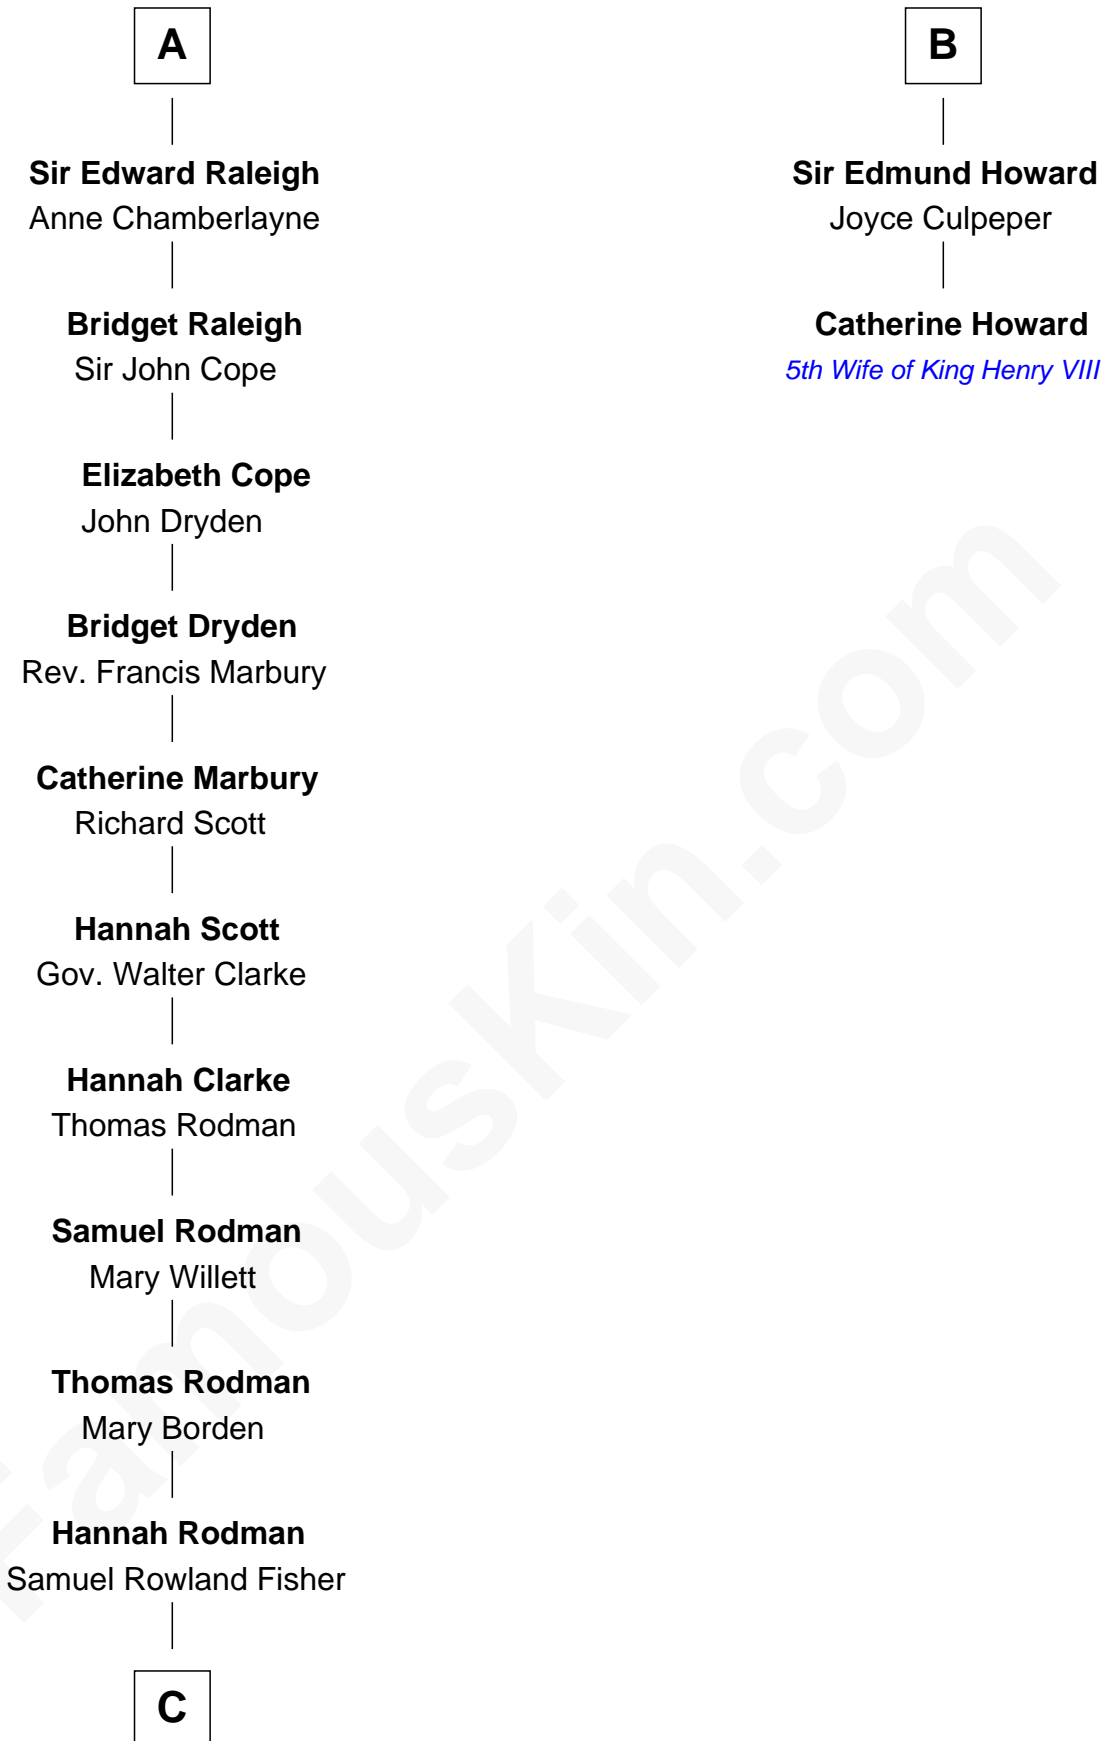

FamousKin.com

Relationship Chart of

Joseph Wharton

Founder of the Wharton School of Business

8th cousin 10 times removed of

Catherine Howard

5th Wife of King Henry VIII

C