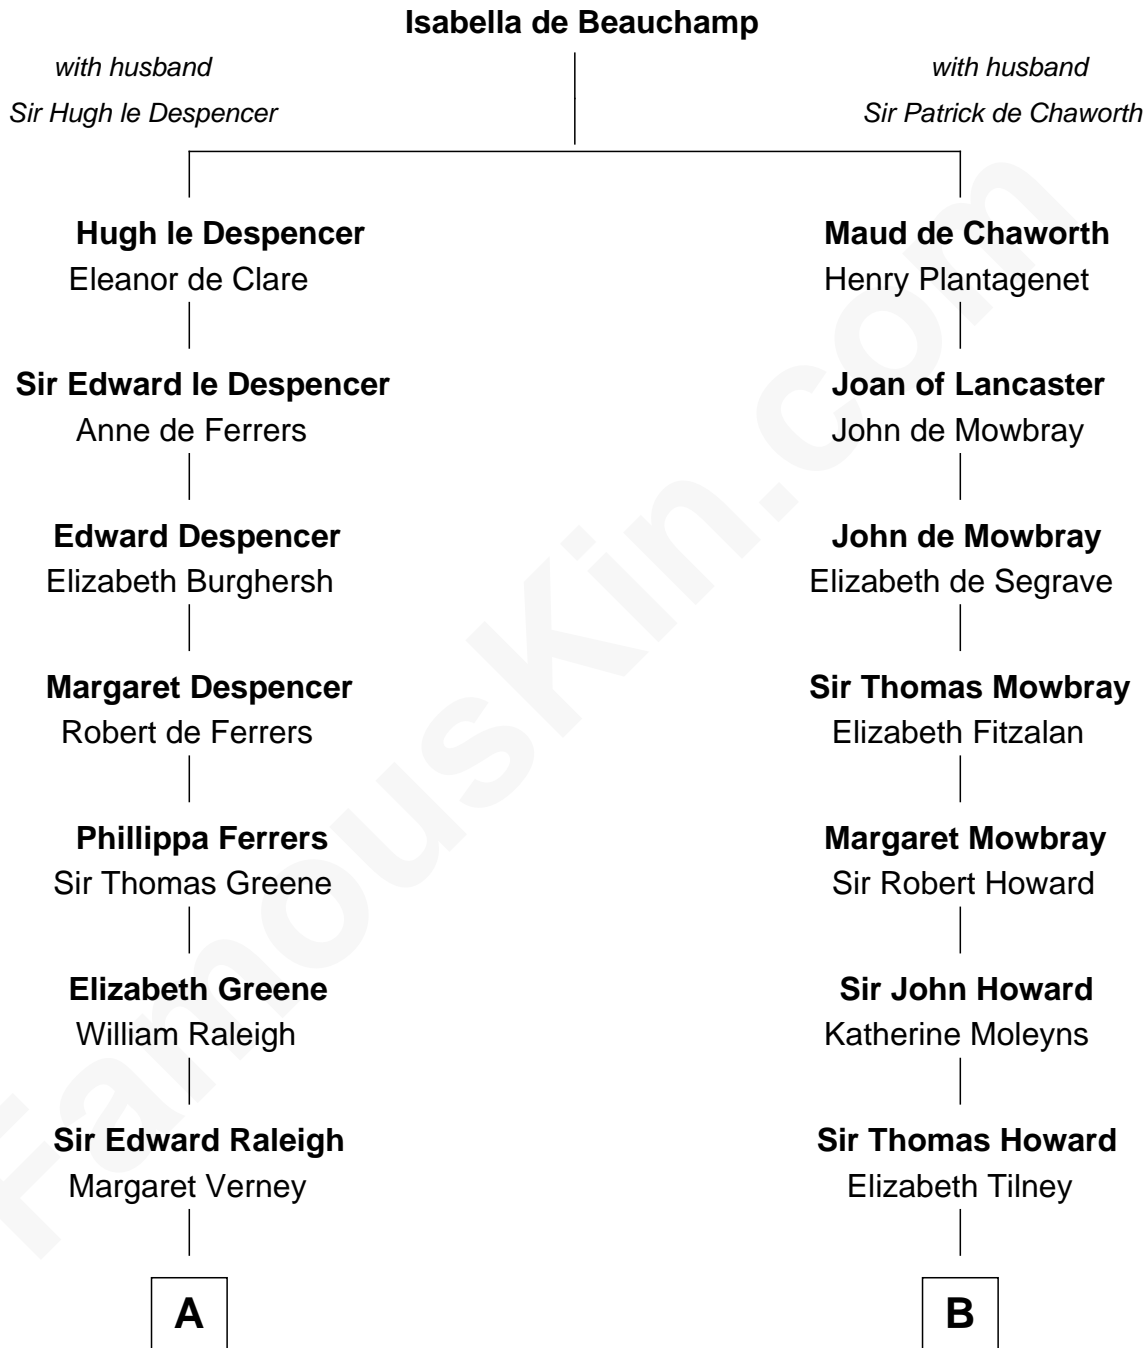

FamousKin.com

Relationship Chart of

Joseph Wharton

Founder of the Wharton School of Business

8th cousin 10 times removed of

Catherine Howard

5th Wife of King Henry VIII

C

Deborah Fisher
William Wharton

Joseph Wharton

Founder, Wharton School of Business

FamousKin.com