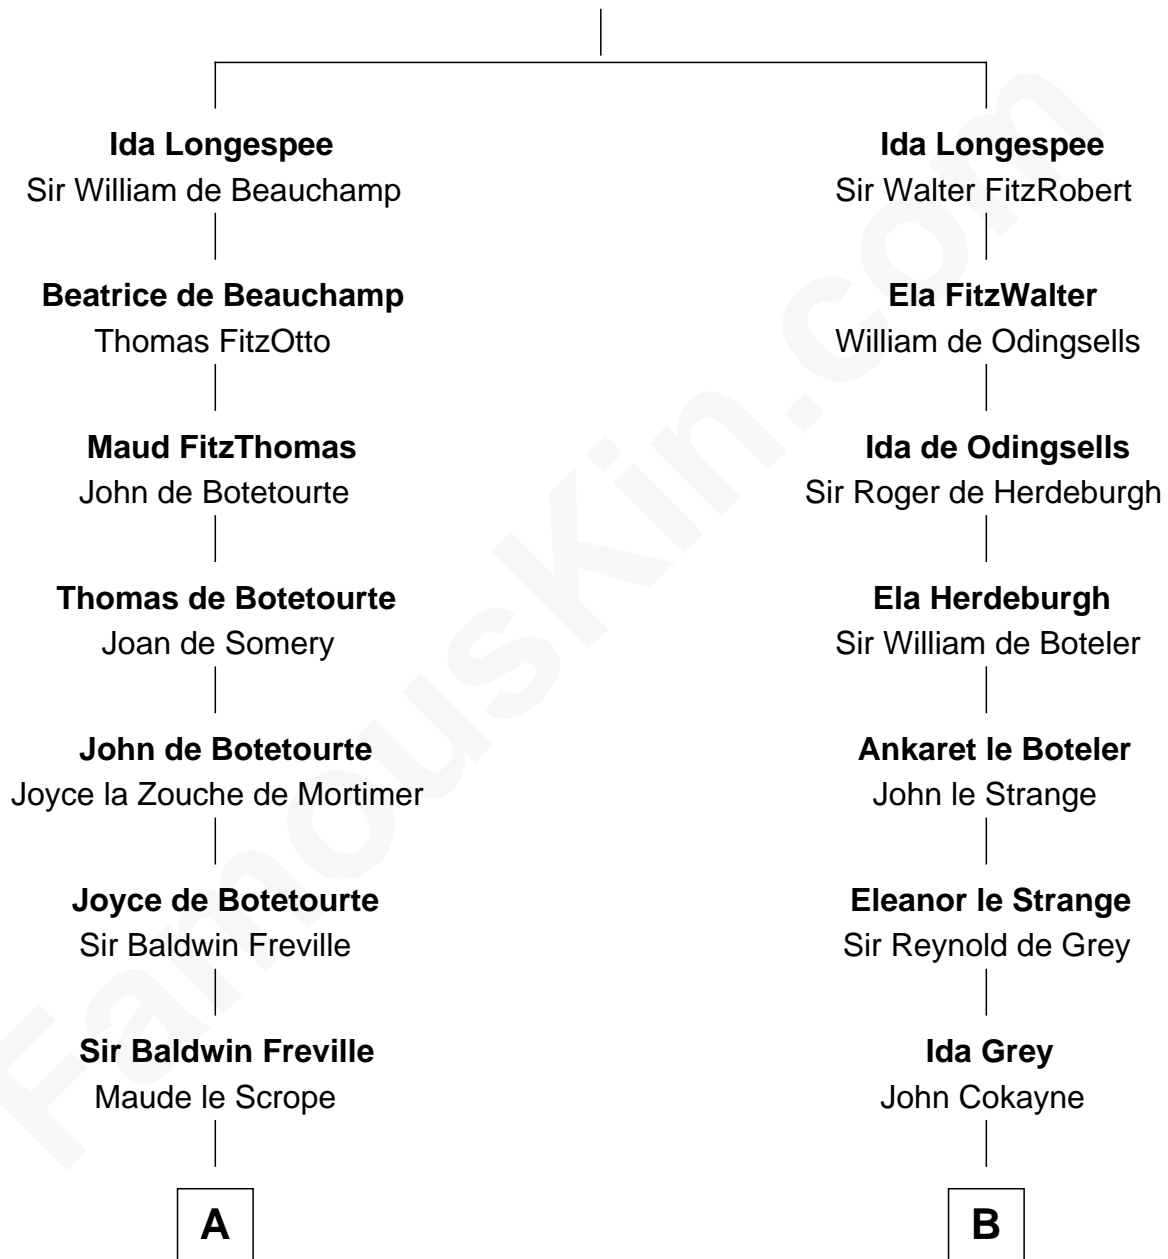

FamousKin.com

Relationship Chart of

Joseph Wharton

Founder of the Wharton School of Business

11th cousin 9 times removed of

Catherine Howard

5th Wife of King Henry VIII

Sir William Longespee

Ela of Salisbury

C

—
Thomas Rodman

Mary Borden
—

Hannah Rodman

Samuel Rowland Fisher
—

Deborah Fisher

William Wharton
—

Joseph Wharton

Founder, Wharton School of Business

FamousKin.com