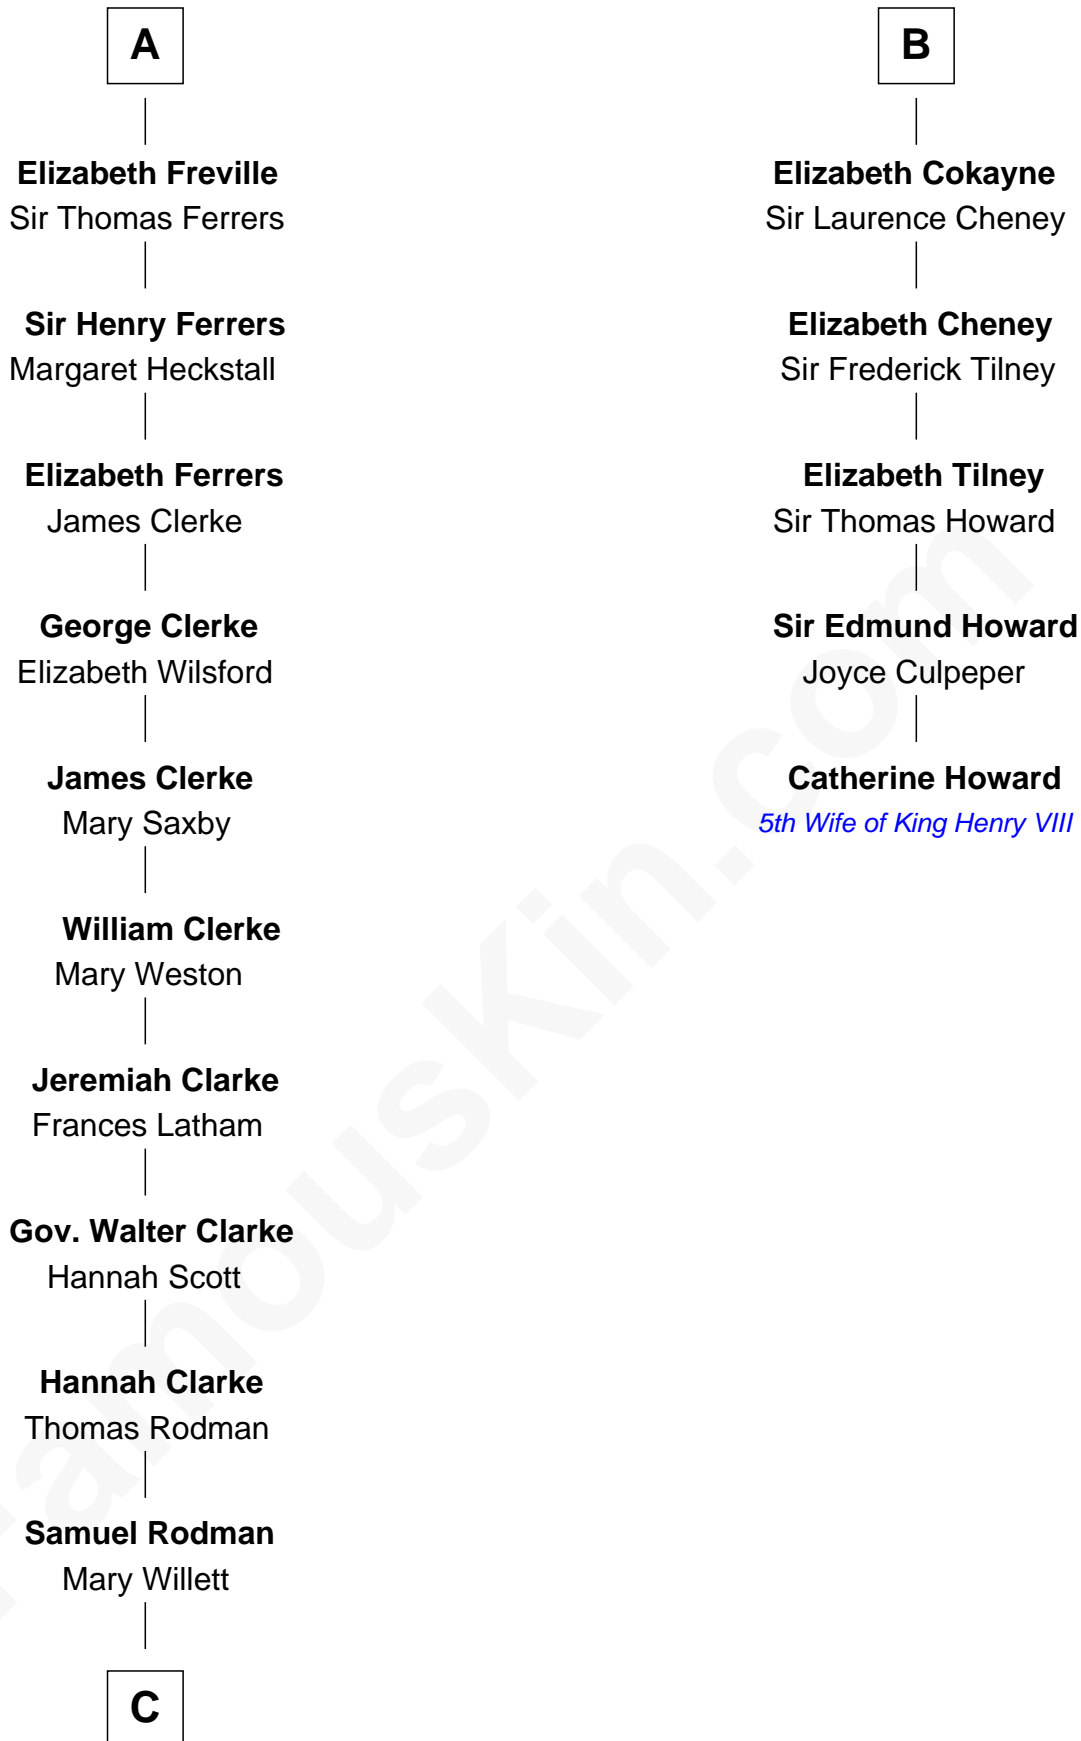

FamousKin.com

Relationship Chart of

Joseph Wharton

Founder of the Wharton School of Business

11th cousin 9 times removed of

Catherine Howard

5th Wife of King Henry VIII

Sir William Longespee

Ela of Salisbury

C

—
Thomas Rodman

Mary Borden
—

Hannah Rodman

Samuel Rowland Fisher
—

Deborah Fisher

William Wharton
—