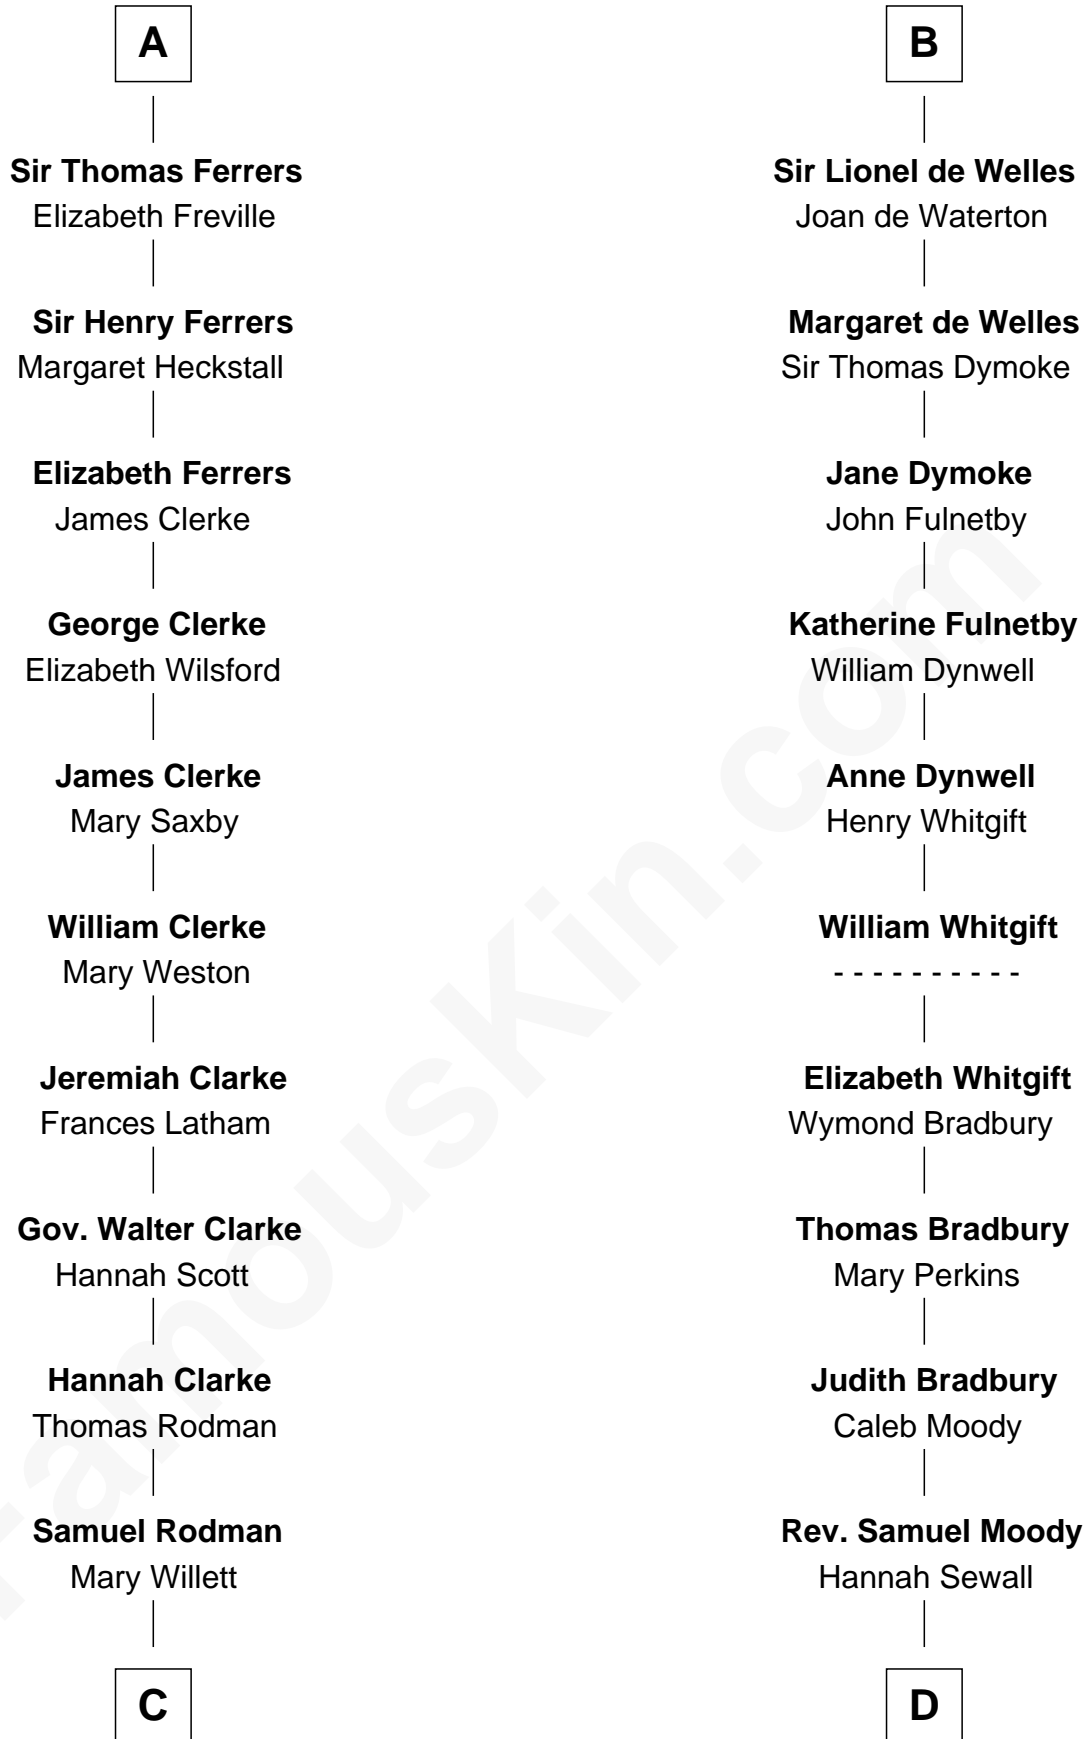

FamousKin.com

Relationship Chart of

Joseph Wharton

Founder of the Wharton School of Business

20th cousin of

Ralph Waldo Emerson

American Poet

Sir Humphrey de Bohun

Maud of Eu

C

Thomas Rodman

Mary Borden

Hannah Rodman
Samuel Rowland Fisher

Deborah Fisher
William Wharton

Joseph Wharton
Founder, Wharton School of Business

D