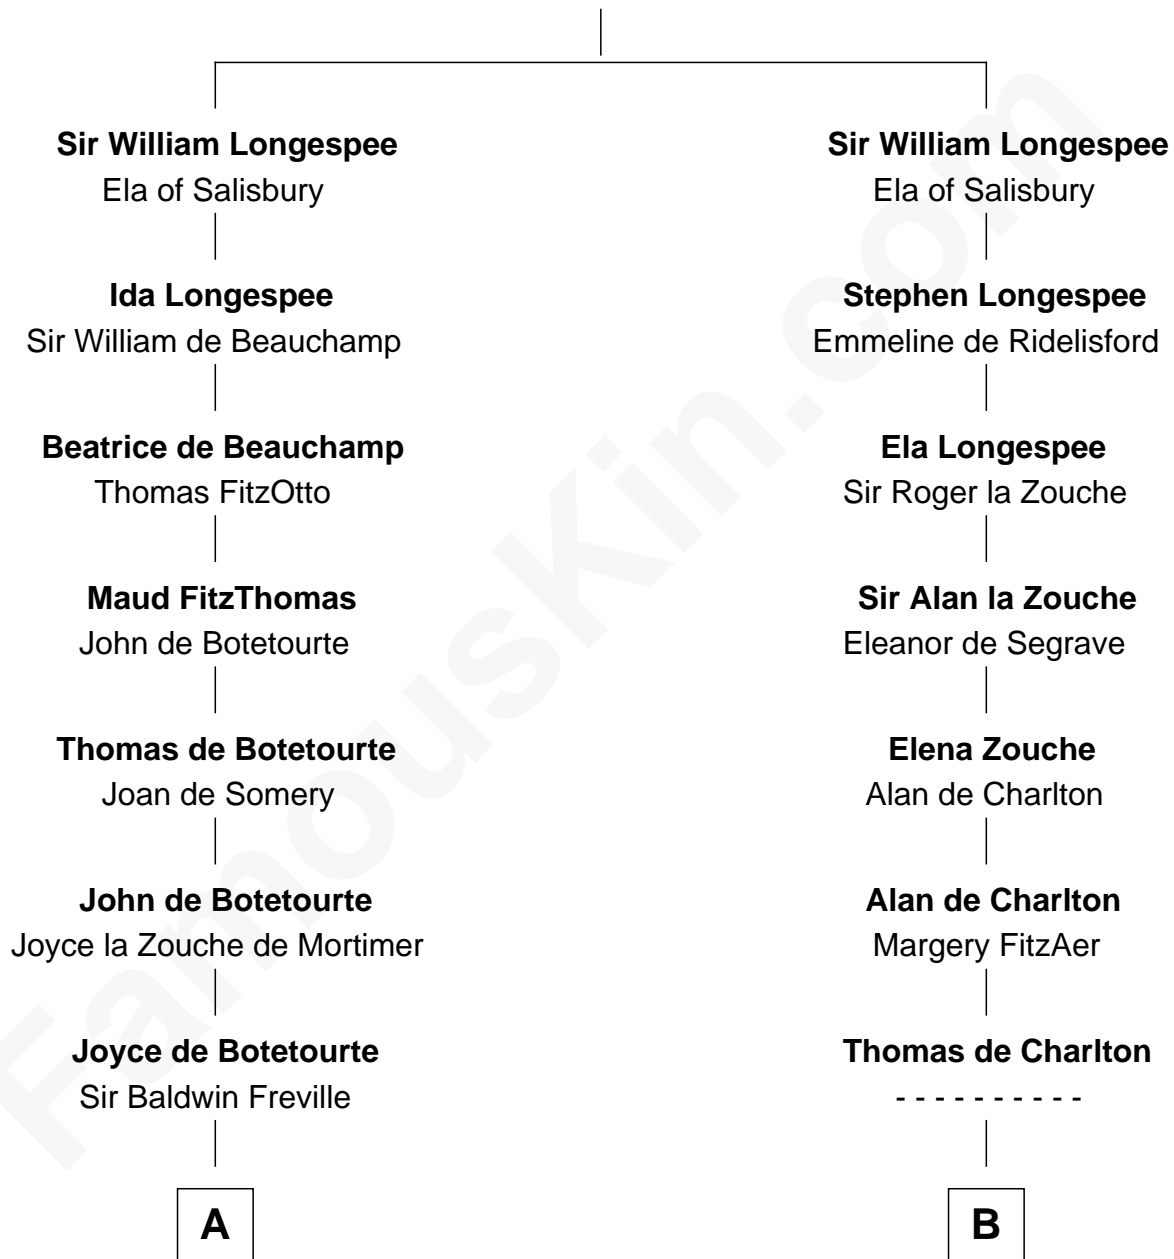

FamousKin.com Relationship Chart of

Joseph Wharton

Founder of the Wharton School of Business

21st cousin of

Ralph Waldo Emerson

American Poet

Henry II, King of England

Ida de Tony

C

Samuel Rodman

Mary Willett

Thomas Rodman

Mary Borden

Hannah Rodman

Samuel Rowland Fisher

Deborah Fisher

William Wharton

Joseph Wharton

Founder, Wharton School of Business

D

Edward Emerson

Rebecca Waldo

Rev. Joseph Emerson

Mary Moody