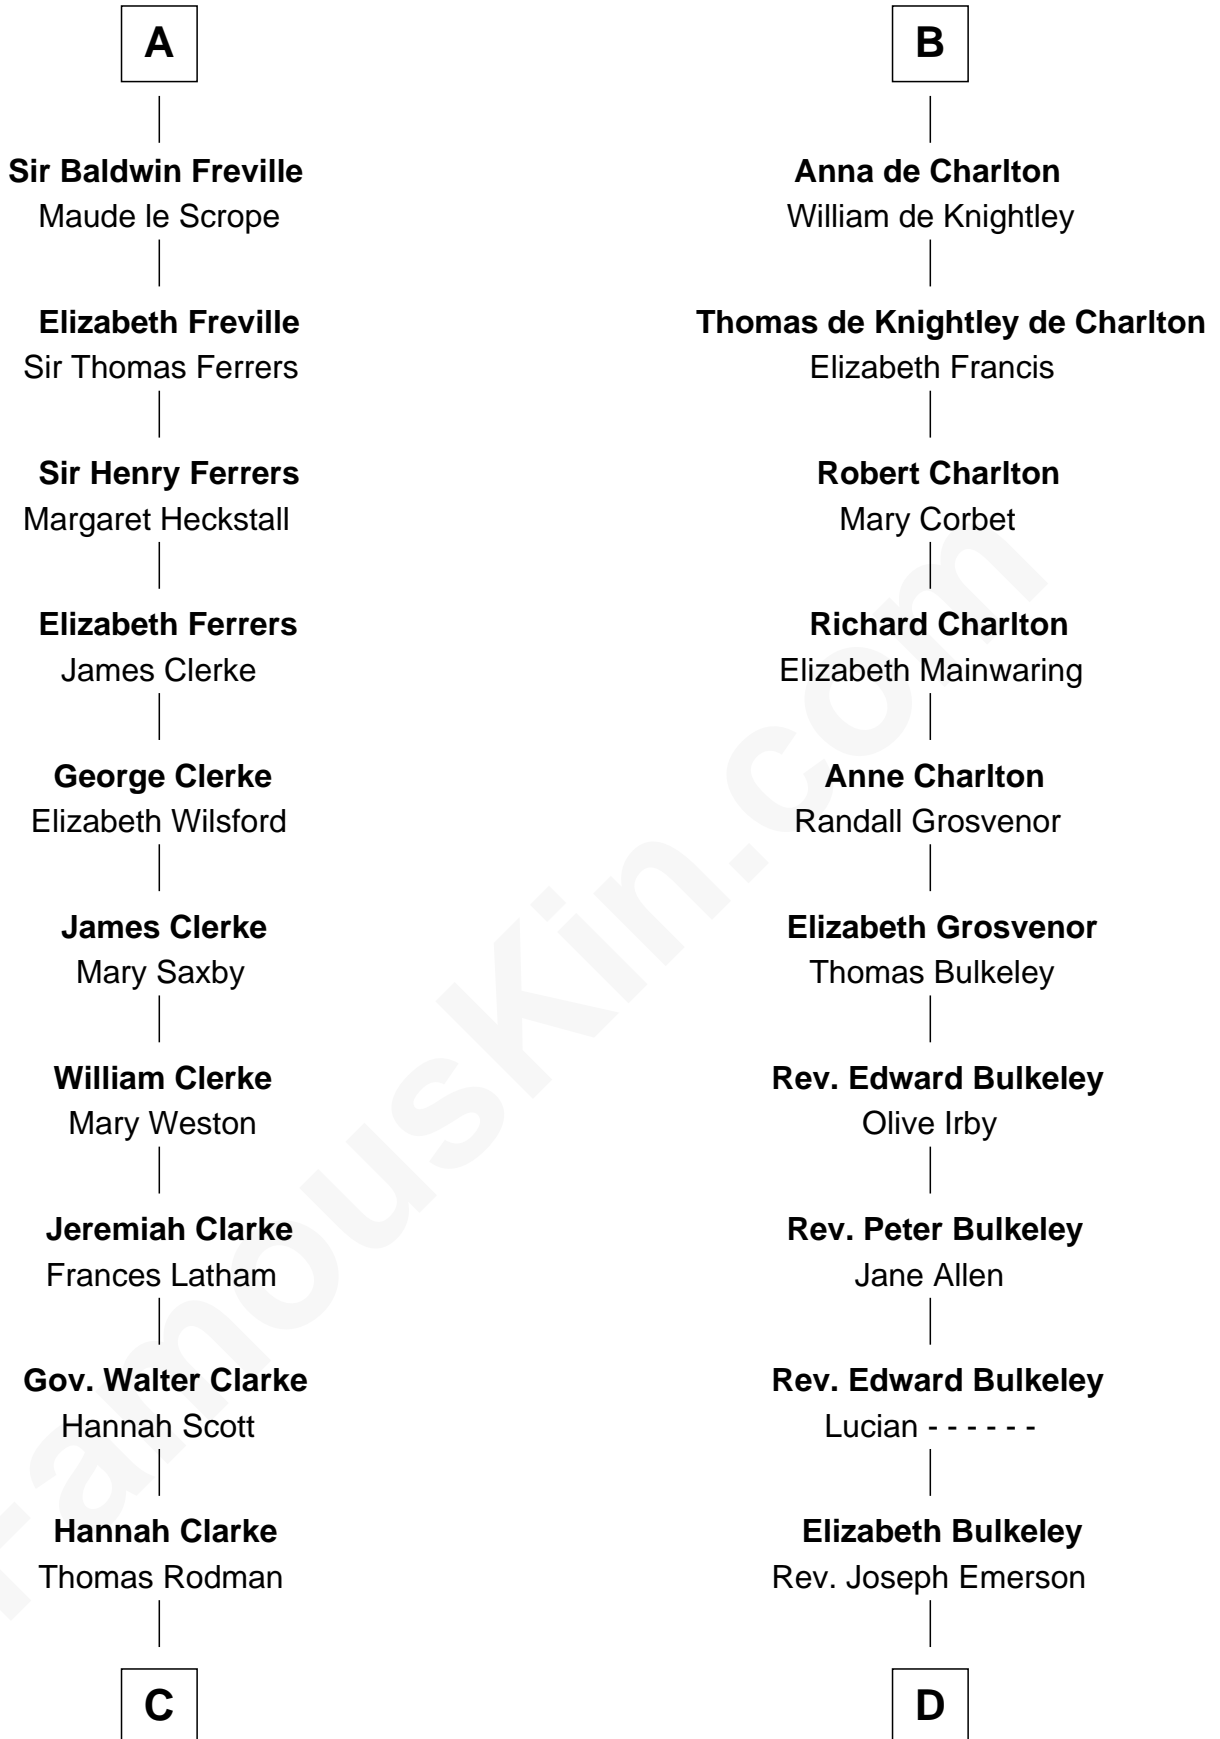

FamousKin.com Relationship Chart of

Joseph Wharton

Founder of the Wharton School of Business

21st cousin of

Ralph Waldo Emerson

American Poet

Henry II, King of England

Ida de Tony

C

Samuel Rodman

Mary Willett

Thomas Rodman

Mary Borden

Hannah Rodman

Samuel Rowland Fisher

Deborah Fisher

William Wharton

Joseph Wharton

Founder, Wharton School of Business

D

Edward Emerson

Rebecca Waldo

Rev. Joseph Emerson

Mary Moody